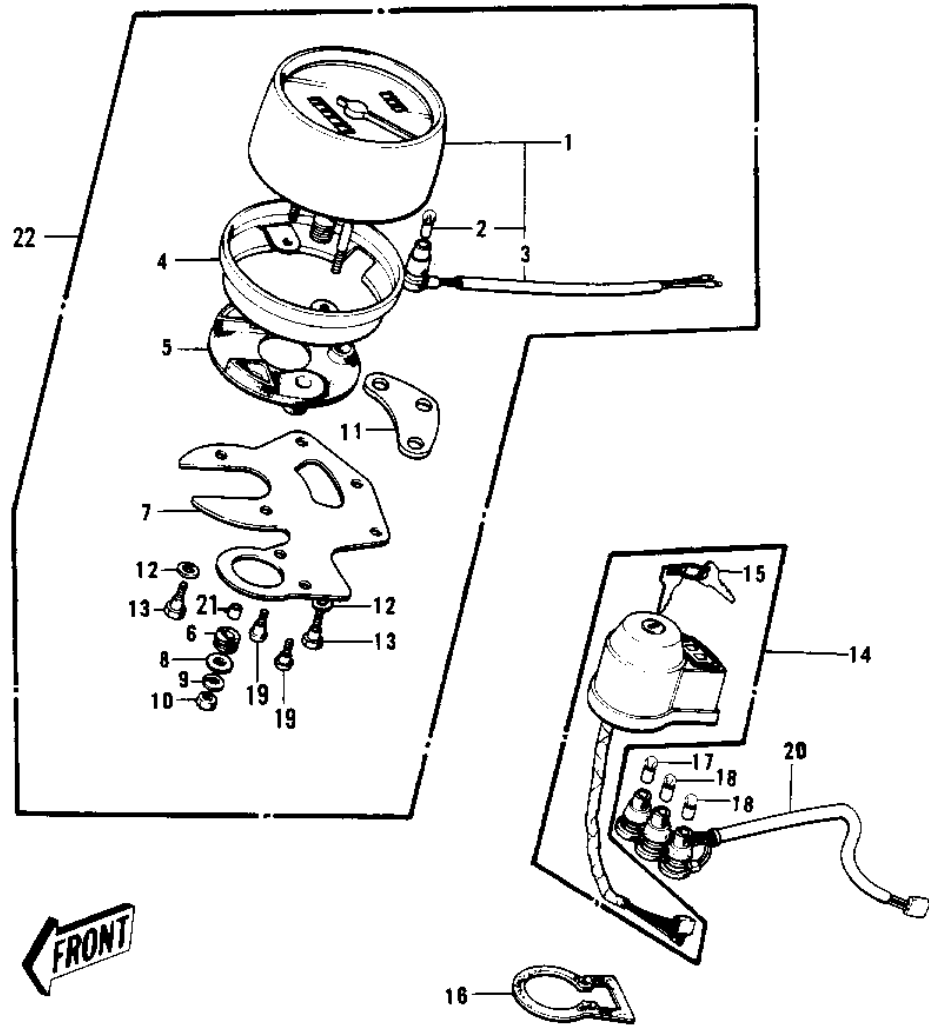

1970 PARTS DIAGRAM

METER/IGNITION SWITCH ('74-'75)

1970 PARTS LIST

METER/IGNITION SWITCH ('74-'75)

ITEM NAME	PART NUMBER	QUANTITY
SPEEDOMETER ASSY,MPH (Ref # 1)	25005-094	1
SPEEDOMETER ASSY,MPH (Ref # 1)	25005-118	1
UNAVAILABLE IN PRICE BOOK (Ref # 1)	25005-107	1
BULB 6V 1.5W (Ref # 2)	92069-024	2
BULB-6V 3W (Ref # 2)	92069-053	2
SOCKET,SPEEDOMETER (Ref # 3)	25010-014	1
COVER,SPEEDOMETER (Ref # 4)	25012-016	1
COVER,TACHOMETER (Ref # 4)	25012-018	1
SHOCK DAMPER,METER (Ref # 5)	25019-018	1
DAMPER RUBBER,METER (Ref # 6)	25019-019	1
BRACKET,SPEEDOMETER (Ref # 7)	25008-031	1
BRACKET,SPEEDOMETER (Ref # 7)	25008-041	1
WASHER PL 5.5X20X1.2 (Ref # 8)	92022-104	1
WASHER PL 5.2X18X1.2 (Ref # 8)	92022-285	1
WASHER SPRING 5MM (Ref # 9)	461F0500	1
NUT-CAP,5MM (Ref # 10)	322N0500	1
DAMPER RUBBER,SPDMETR (Ref # 11)	25019-017	1
WASHER PLAIN 8MM (Ref # 12)	410B0800	1
BOLT-HEX HEAD,6MM (Ref # 13)	92003-069	1
SWITCH ASSY,IGNITION (Ref # 14)	27005-067	2
SWITCH ASSY,IGNITION (Ref # 14)	27005-082	1
KEY SET,#401 (Ref # 15)	27008-063-01	1
KEY SET,#410 (Ref # 15)	27008-063-10	1
KEY,BLANK (Ref # 15)	27008-1024	1
KEY,BLANK (Ref # 15)	27008-1025	1
DAMPER RUBBER-SWITCH (Ref # 16)	27025-001	1
SCREW-PAN HEAD,6MM (Ref # 19)	92011-026	1
SOCKET-IGNITION SW. (Ref # 20)	27024-001	1
COLLAR,METER FITTING (Ref # 21)	25021-004	1

1970 PARTS LIST

METER/IGNITION SWITCH ('74-'75)

ITEM NAME	PART NUMBER	QUANTITY
SPEEDOMETER,MPH (Ref # 22)	25001-092	1