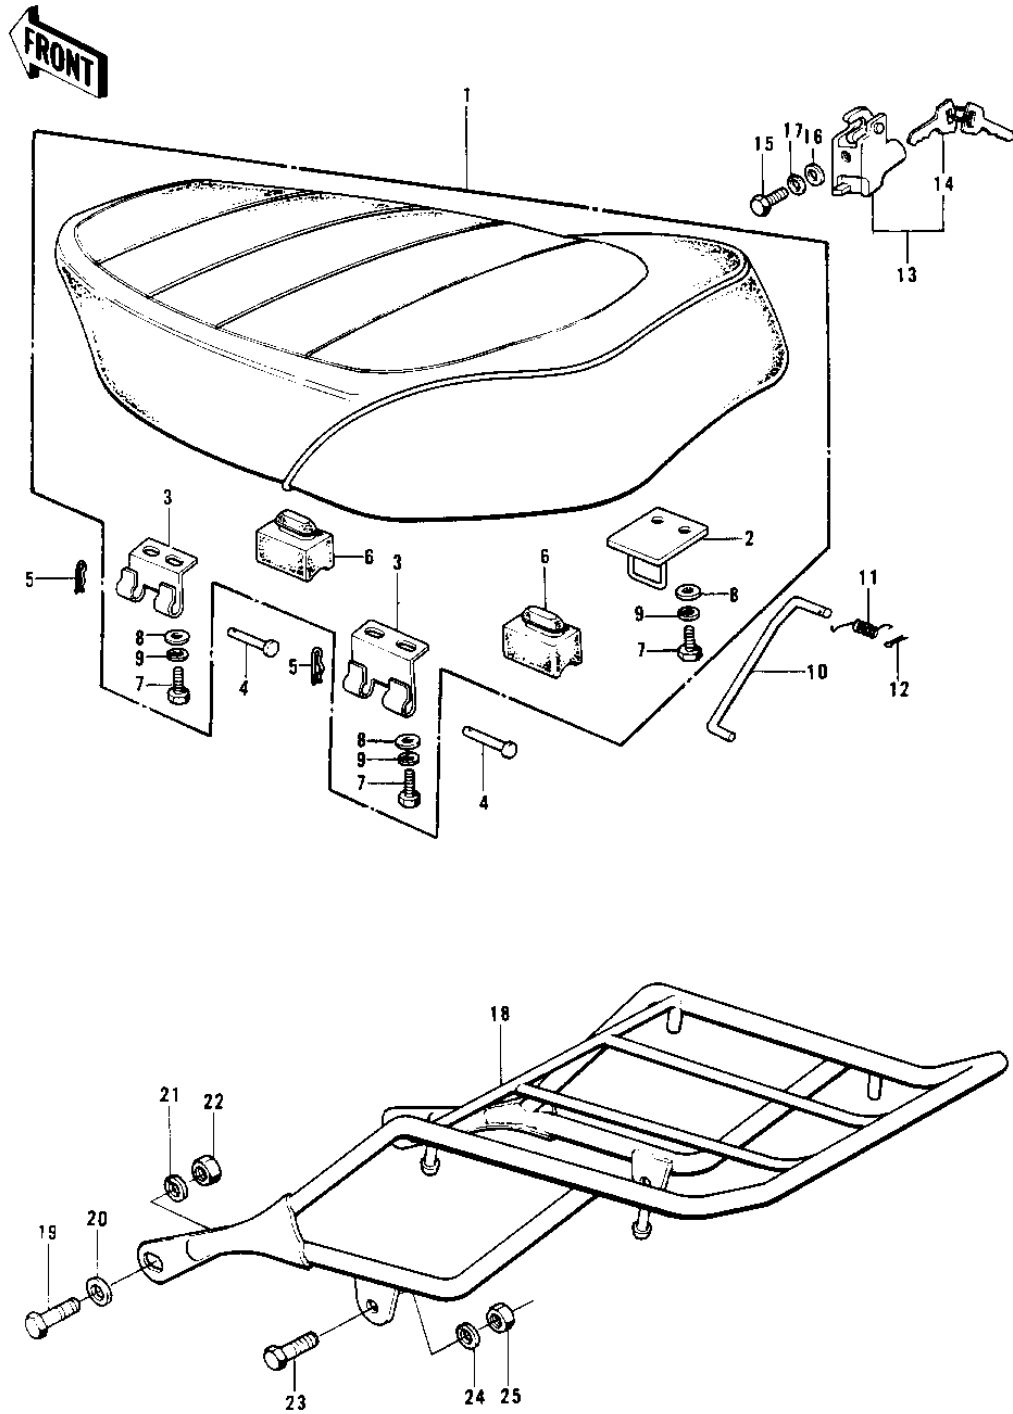

1970 PARTS DIAGRAM

SEAT/CARRIER ('74-'75)

1970 PARTS LIST

SEAT/CARRIER ('74-'75)

ITEM NAME	PART NUMBER	QUANTITY
SEAT ASSY,DUAL (Ref # 1)	53002-052	1
SEAT ASSY,DUAL (Ref # 1)	53002-1017	2
HOOK,SEAT (Ref # 2)	53008-020	1
HINGE B (Ref # 3)	53009-018	1
PIN (Ref # 4)	53011-002	1
COTTER PIN (Ref # 5)	92041-003	1
DAMPER RUBBER,SEAT (Ref # 6)	92075-216	1
BOLT-UPSET 6X14 (Ref # 7)	112B0614	1
WASHER PLAIN 6MM (Ref # 8)	411B0600	2
WASHER SPRING 6MM (Ref # 9)	461F0600	2
STAND,SEAT (Ref # 10)	53054-003	1
SPRING,SEAT HOOK (Ref # 11)	53055-001	1
PIN COTTER 2.0X15 (Ref # 12)	550D2015	1
LOCK ASSY,SEAT (Ref # 13)	53045-014	1
KEY SET,#401 (Ref # 14)	27008-063-01	1
KEY SET,#410 (Ref # 14)	27008-063-10	1
BOLT-UPSET,6X12 (Ref # 15)	112G0612	1
CARRIER,LUGGAGE (Ref # 18)	53029-050	1
BOLT HEX HEAD 10X35 (Ref # 19)	113N1035	1
WASHER PLAIN 10MM (Ref # 20)	411B1000	1
WASHER SPRING 10MM (Ref # 21)	461F1000	1
NUT 10MM (Ref # 22)	315B1000	1
BOLT-SMALL,8X32 (Ref # 23)	114N0832	1
WASHER SPRING 8MM (Ref # 24)	461F0800	1
NUT,8MM (Ref # 25)	311B0800	1