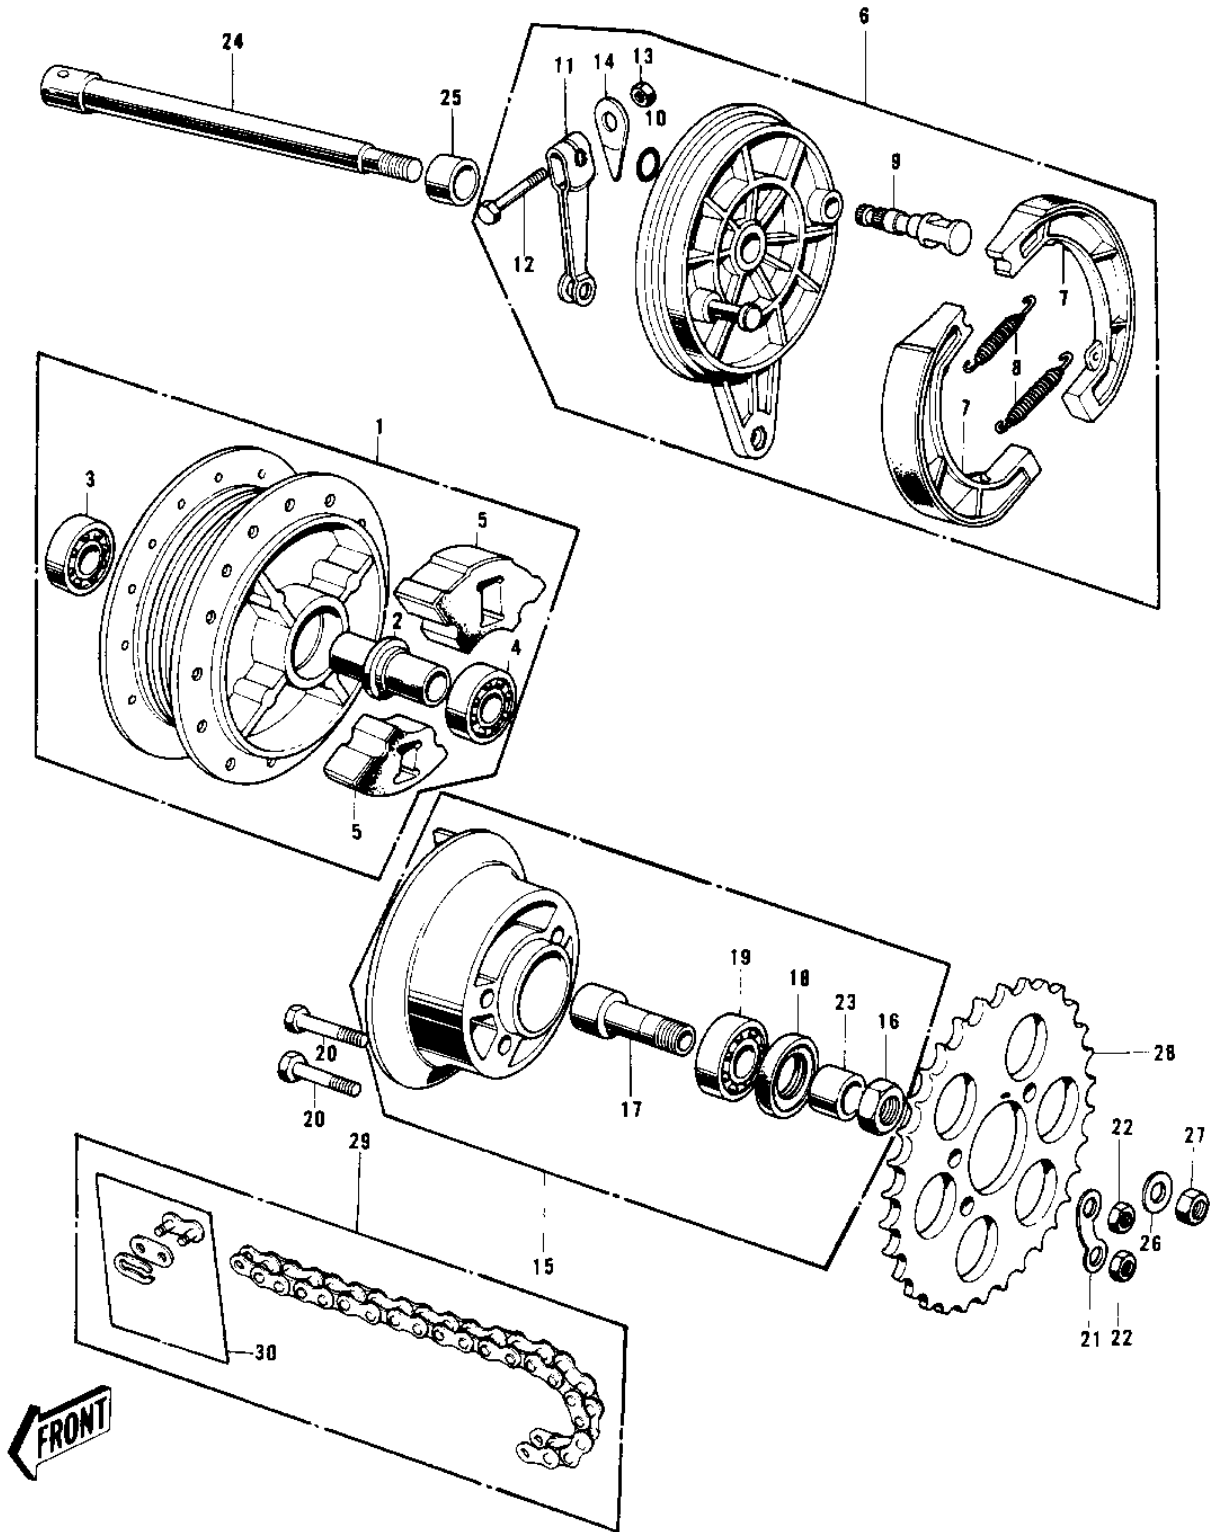

1970 PARTS DIAGRAM

REAR HUB/BRAKE/CHAIN ('74-'75)

1970 PARTS LIST

REAR HUB/BRAKE/CHAIN ('74-'75)

ITEM NAME	PART NUMBER	QUANTITY
DRUM ASSY,RR BRK,BUFF (Ref # 1)	42005-031-80	1
SPACER-RR HUB BEARING (Ref # 2)	42010-005	1
BEARING BALL #6201 (Ref # 3)	601B6201	1
BEARING BALL #6301Z (Ref # 4)	601B6301Z	1
DAMPER REAR HUB SHOCK (Ref # 5)	42014-016	1
PANEL ASSY,RR BRK,BUF (Ref # 6)	42006-041-80	1
PANEL-ASY,RR BRK,BUFF (Ref # 6)	42006-065-80	1
SHOE-BRAKE (Ref # 7)	41048-1085	1
SPRING,BRAKE SHOE (Ref # 8)	92081-1766	1
CAM SHAFT-FRONT BRAKE (Ref # 9)	41050-018	1
CAM SHAFT,REAR BRAKE (Ref # 9)	42026-018	1
"O" RING,11MM (Ref # 10)	92055-004	1
LEVER,RR BRAKE PANEL (Ref # 11)	42029-029	1
BOLT-UPSET (Ref # 12)	112G0630	1
NUT,6MM (Ref # 13)	41072-007	1
INDICATOR,BKSHOE (Ref # 14)	41085-003	1
COUPLING ASSY RR HUB (Ref # 15)	42033-011	1
NUT,16MM (Ref # 16)	42045-004	1
SLEEVE-RR HUB COUPLNG (Ref # 17)	42036-002	1
OIL SEAL-COUPLING (Ref # 18)	92052-003	1
BEARING BALL #6203 (Ref # 19)	601B6203	1
BOLT REAR SPROCKET (Ref # 20)	92001-082	1
WASHER LOCK (Ref # 21)	92088-011	1
NUT 10MM (Ref # 22)	315B1000	1
BUSH,COUPLNG OIL SEAL (Ref # 23)	42037-003	1
AXLE,12X215 (Ref # 24)	41068-1109	1
COLLAR-REAR HUB R.H (Ref # 25)	42032-002	1
WASHER PLAIN 12MM (Ref # 26)	410B1200	1
WASHER PLAIN 12MM (Ref # 26)	411B1200	1

1970 PARTS LIST

REAR HUB/BRAKE/CHAIN ('74-'75)

ITEM NAME	PART NUMBER	QUANTITY
NUT 10MM (Ref # 27)	42045-005	1
REAR SPROCKET 42T (Ref # 28)	42041-076	1
SPROCKET-HUB,40T (Ref # 28)	42041-1095	1
CHAIN,DRIVE,EK428-G (Ref # 29)	92057-1085	2
JOINT-CHAIN (Ref # 30)	92058-1014	2