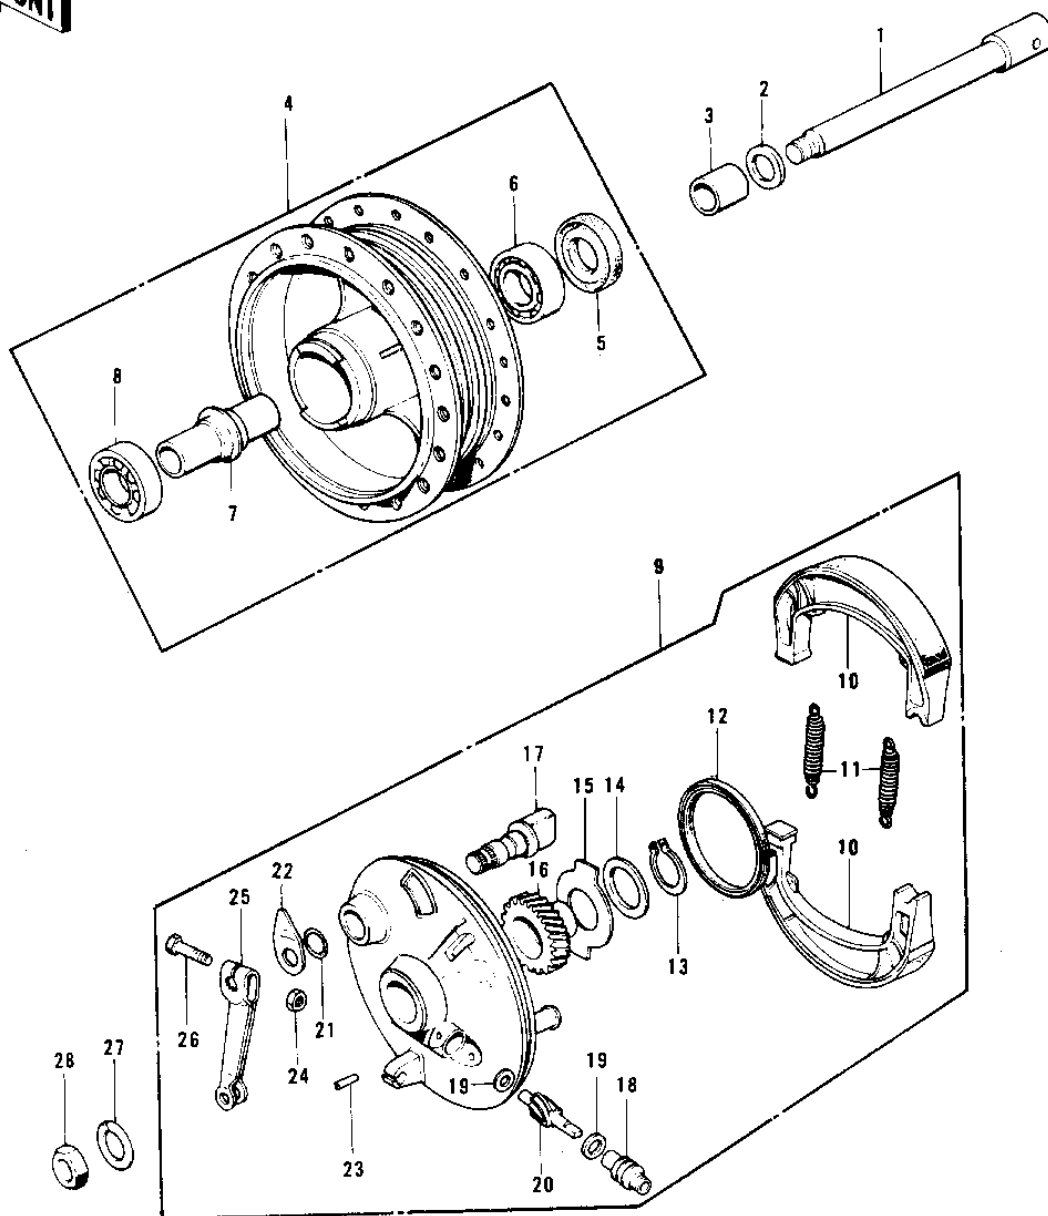

1970 PARTS DIAGRAM

FRONT HUB/BRAKE ('74-'75)

1970 PARTS LIST

FRONT HUB/BRAKE ('74-'75)

ITEM NAME	PART NUMBER	QUANTITY
AXLE-FRONT (Ref # 1)	41068-039	1
DUST SHIELD FRNT DRUM (Ref # 2)	41042-002	1
COLLAR FRONT HUB R.H (Ref # 3)	41069-002	1
DRUM-ASSY,FR BRK (Ref # 4)	41034-1040	1
OIL SEAL FRONT DRUM (Ref # 5)	92050-003	1
BEARING BALL #6200 (Ref # 6)	601B6200	1
SPACER FRONT HUB (Ref # 7)	41039-002	1
BEARING BALL #6300Z (Ref # 8)	601B6300Z	1
PANEL-ASY,FR BRK BUFF (Ref # 9)	41035-071-80	2
SHOE-BRAKE (Ref # 10)	41048-1085	2
SPRING,BRAKE SHOE (Ref # 11)	92081-1766	1
OIL SEAL BRAKE PANEL (Ref # 12)	92050-002	1
CIRCLIP 15MM (Ref # 13)	480J1500	1
WASHER SPEED GR THRST (Ref # 14)	41065-002	1
RECIEVER SPEED GEAR (Ref # 15)	41064-002	1
RECEIVER,SPEED GEAR (Ref # 15)	41064-010	1
GEAR SPEEDOMETER (Ref # 16)	41059-006	1
GEAR,SPEEDOMETER (Ref # 16)	41059-022	1
ROD END BRK CONNECT A (Ref # 17)	41058-002	1
CAM SHAFT-FRONT BRAKE (Ref # 17)	41050-018	1
BUSH,SPEEDMETER CABLE (Ref # 18)	41062-005	1
WASHER THRST SPD PINI (Ref # 19)	41063-001	1
PINION SPEEDOMETER (Ref # 20)	41060-004	1
"O" RING,11MM (Ref # 21)	92055-004	1
INDICATOR,FR BRK PNL (Ref # 22)	41085-002	1
INDICATOR,BK SHOE (Ref # 22)	41085-008	1
PIN,SPRING (Ref # 23)	41082-001	1
NUT,6MM (Ref # 24)	41072-007	1
LEVER FRONT BRAKE CAM (Ref # 25)	41053-005	1

1970 PARTS LIST

FRONT HUB/BRAKE ('74-'75)

ITEM NAME	PART NUMBER	QUANTITY
BOLT-UPSET (Ref # 26)	112G0630	1
WASHER SPRING 10MM (Ref # 27)	461F1000	1
NUT 10MM (Ref # 28)	42045-005	1