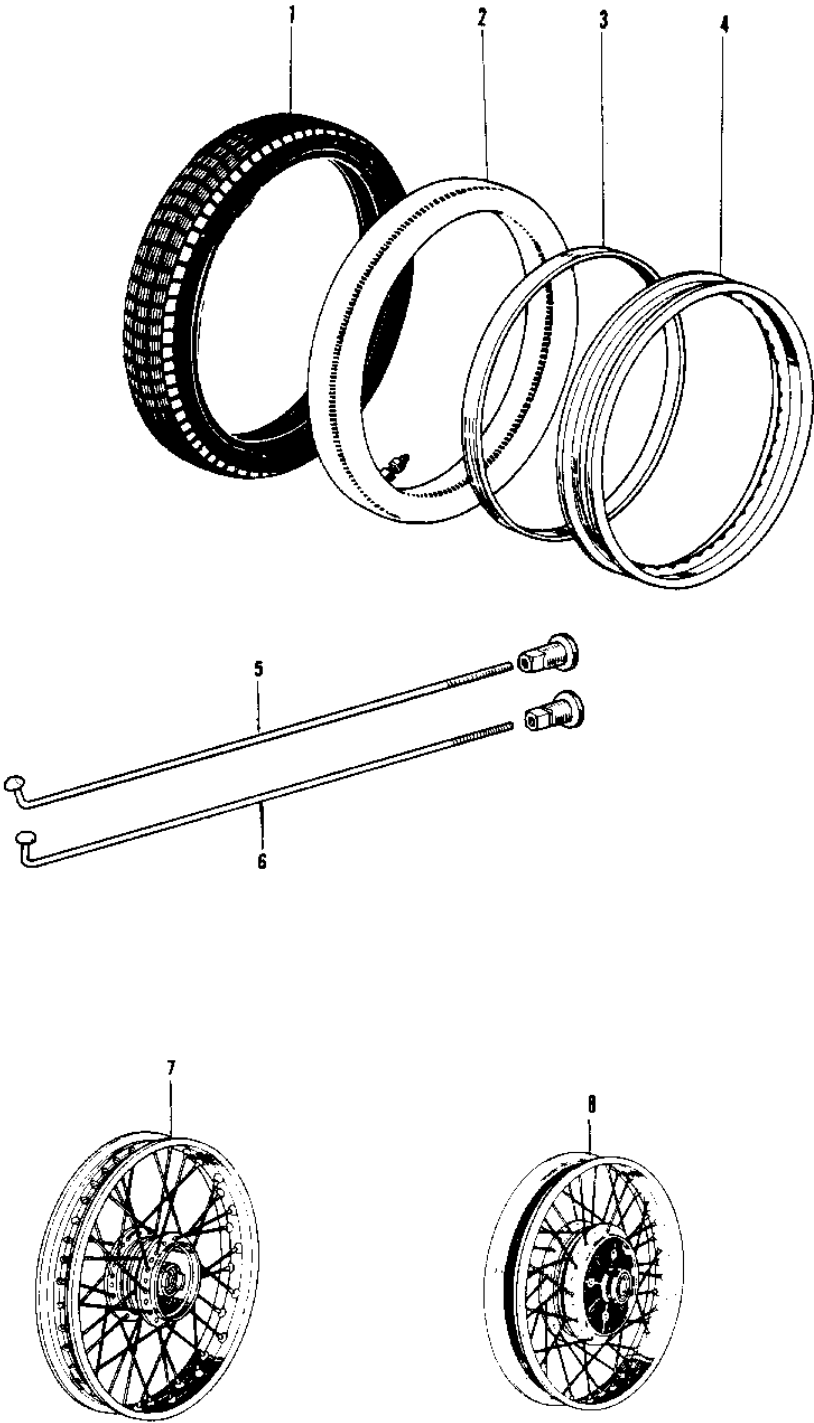

1970 PARTS DIAGRAM

WHEELS/TIRES ('74-'75)

1970 PARTS LIST

WHEELS/TIRES ('74-'75)

ITEM NAME	PART NUMBER	QUANTITY
TIRE 300-18 Y620 R (Ref # 1)	41019-027	2
UNAVAILABLE IN PRICE BOOK (Ref # 2)	41022-020	1
BAND RIM (Ref # 3)	41023-001	1
BAND,RIM,4.00/5.10-18 (Ref # 3)	41023-1006	1
RIM 1.60AX18W (Ref # 4)	41025-011	1
SPOKE-ASY,RR INNER (Ref # 5)	41027-056	2
SPOKE-ASY,RR OUTER (Ref # 6)	41028-056	2
WHEEL ASSY,FRONT (Ref # 7)	41074-038	1
WHEEL ASSY,REAR (Ref # 8)	42048-027	1