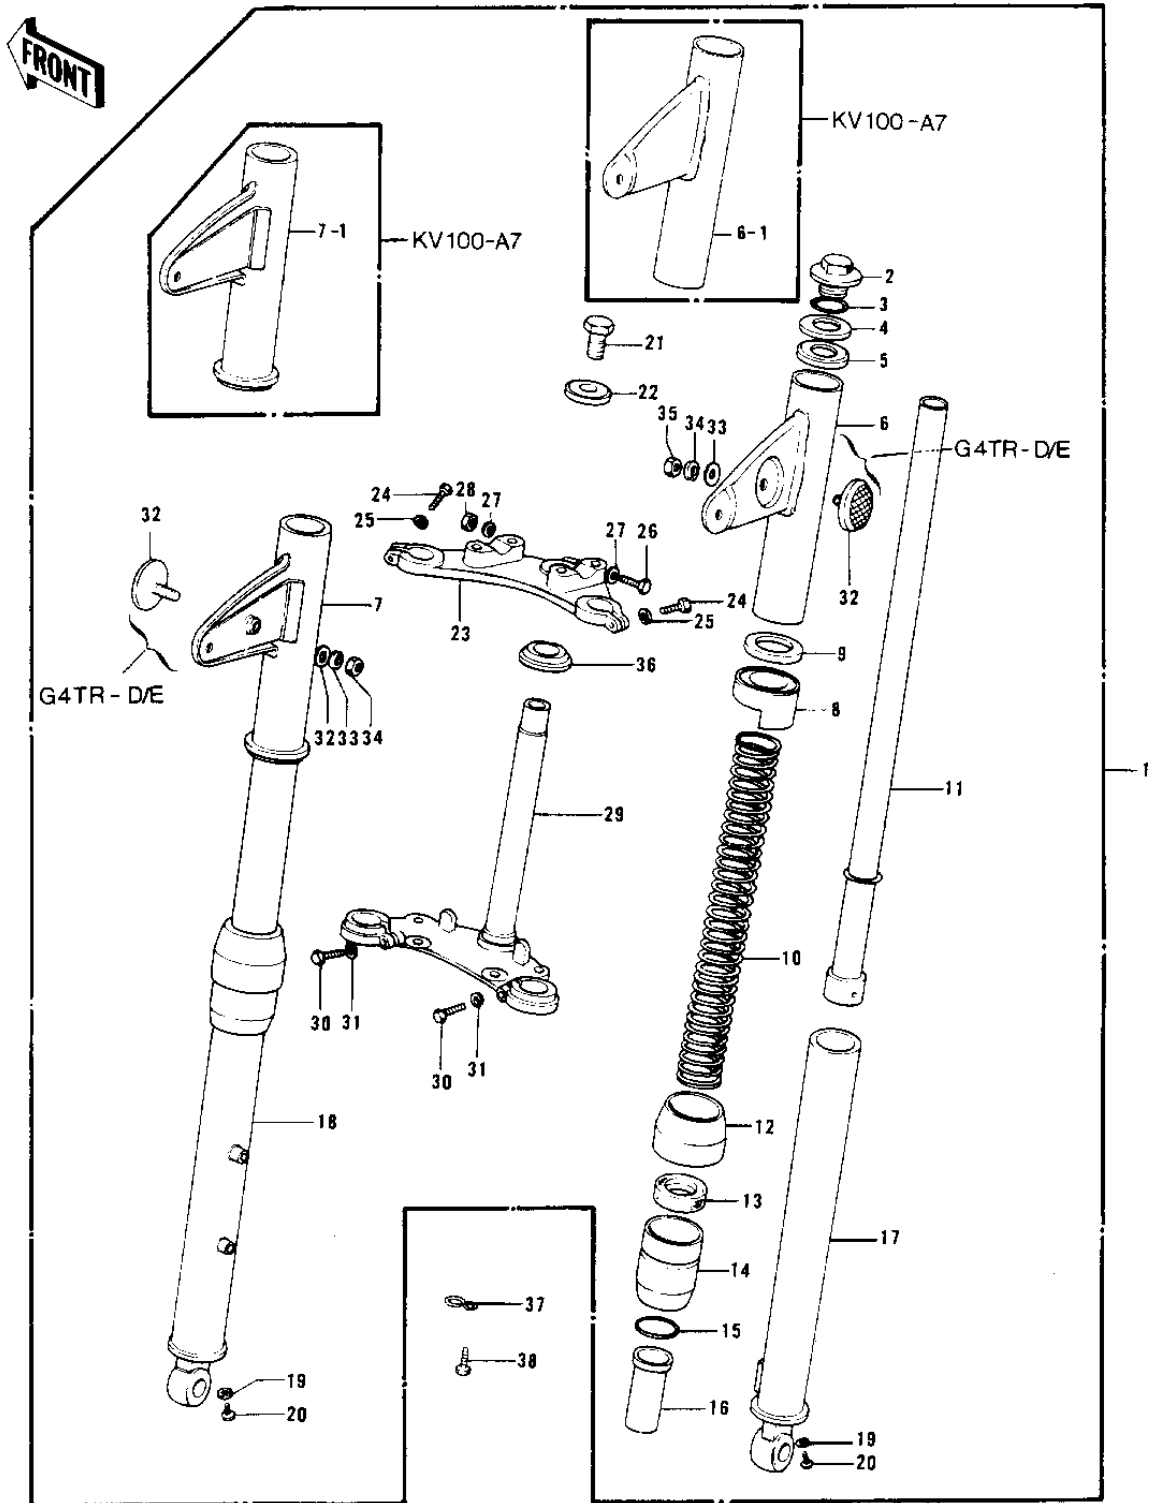

1970 PARTS DIAGRAM

FRONT FORK ('74-'75)

1970 PARTS LIST

FRONT FORK ('74-'75)

ITEM NAME	PART NUMBER	QUANTITY
FORK-FRONT,F.BLACK (Ref # 1)	44001-100-21	1
FORK-FRONT,F.BLACK (Ref # 1)	44001-179-21	1
BOLT-FORK TOP (Ref # 2)	44041-036	1
'O' RING INNER TUBE (Ref # 3)	44046-014	1
GASKET-FORK COVER (Ref # 4)	44045-037	1
WASHER-FORK COVER (Ref # 5)	44043-046	1
COVER-L.H FORK,F.BLK (Ref # 6)	44033-051-21	1
COVER,L.H FORK,F.BLK (Ref # 6-1)	44033-078-21	1
COVER-R.H FORK F BLK (Ref # 7)	44034-051-21	1
COVER,R.H FORK,F.BLK (Ref # 7-1)	44034-078-21	1
GUIDE-FORK COVER (Ref # 8)	44030-010	1
GASKET FORK COVER (Ref # 9)	44045-012	1
SPRING-FORK (Ref # 10)	44026-040	1
TUBE-FORK INNER (Ref # 11)	44013-034	1
DUST SHIELD FORK (Ref # 12)	44010-006	1
OIL SEAL (Ref # 13)	92049-1049	1
NUT FORK OUTER TUBE (Ref # 14)	44007-007	1
'O' RING OUTER TUBE (Ref # 15)	44046-012	1
GUIDE-FORK INNER TUBE (Ref # 16)	44015-013	1
TUBE,LH,FORK OUTER (Ref # 17)	44005-043	1
TUBE,RH,FORK OUTER (Ref # 18)	44006-041	1
GASKET FORK DRAIN PLG (Ref # 19)	44045-002	1
SCREW PAN HEAD 4X8 (Ref # 20)	220B0408	1
BOLT STRNG STEM HEAD (Ref # 21)	44041-007	1
WASHER STRNG STEM HD (Ref # 22)	44043-016	1
HEAD-STEERING STEM (Ref # 23)	44039-047	1
BOLT-STEERING STEM HD (Ref # 24)	44041-044	1
WASHER SPRING 8MM (Ref # 25)	461F0800	1
BOLT-HEX HEAD.8M/M (Ref # 26)	44041-045	1

1970 PARTS LIST

FRONT FORK ('74-'75)

ITEM NAME	PART NUMBER	QUANTITY
WASHER PLAIN 8MM (Ref # 27)	410B0800	1
NUT,LOCK,8MM (Ref # 28)	92015-1124	1
NUT,LOCK,8MM (Ref # 28)	92017-013	1
STEM-STEERING (Ref # 29)	44037-052	1
BOLT PINCH (Ref # 30)	44041-010	1
WASHER SPRING 10MM (Ref # 31)	461F1000	1
REFLECTOR-REFLEX,FRNT (Ref # 32)	28001-011	1
WASHER PLAIN 5MM (Ref # 33)	411B0500	1
WASHER SPRING 5MM (Ref # 34)	461F0500	1
NUT,5MM (Ref # 35)	311B0500	1
CONE LOWER BEARING (Ref # 36)	92047-004	1
CLAMP-CABLE (Ref # 37)	92037-046	1
BOLT,6X10 (Ref # 38)	112G0610	1