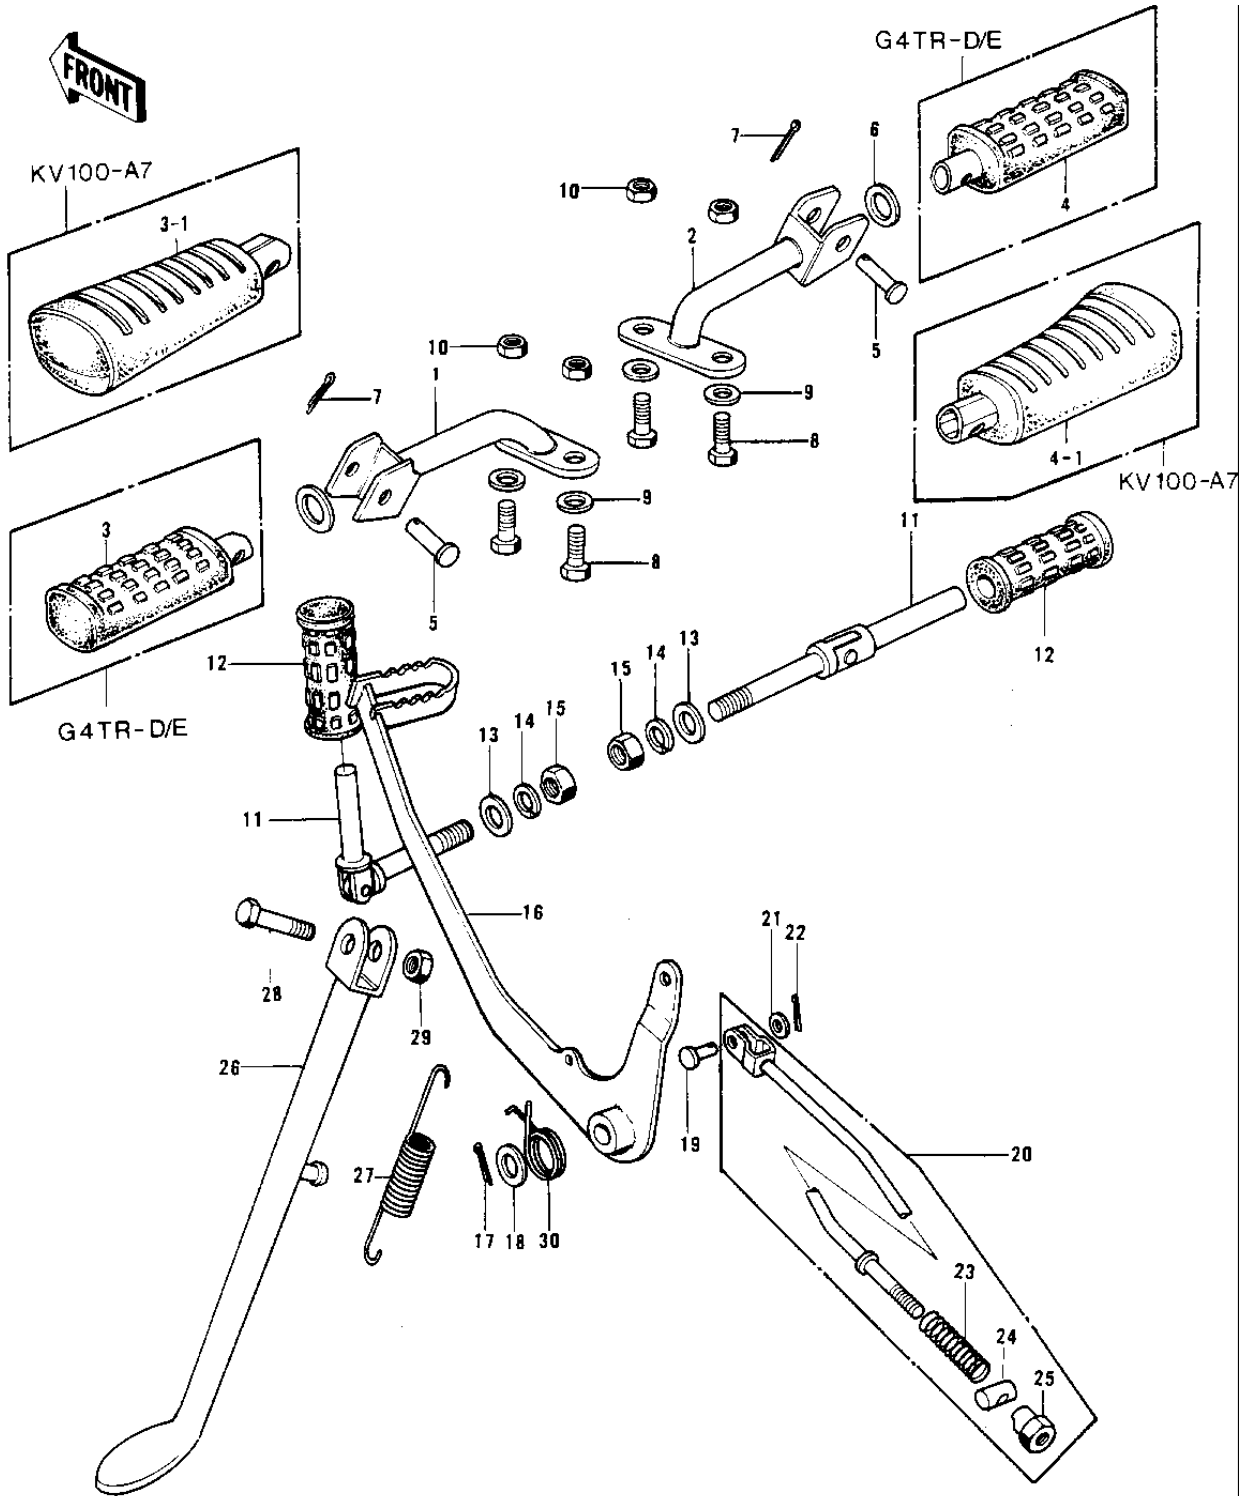

1970 PARTS DIAGRAM

FOOTRESTS/STAND/BRAKE PEDAL ('74-'75)

1970 PARTS LIST

FOOTRESTS/STAND/BRAKE PEDAL ('74-'75)

ITEM NAME	PART NUMBER	QUANTITY
BAR,L.H FOOTREST (Ref # 1)	34003-047	1
BAR,R.H FOOTREST (Ref # 2)	34003-048	1
STEP-ASSY,FR,LH (Ref # 3)	34027-1114	2
STEP-ASSY,FR,RH (Ref # 4)	34027-1115	2
PIN-FOOTREST BAR FIT (Ref # 5)	92043-080	1
WASHER PL 22.5X36X2.3 (Ref # 6)	92022-204	1
PIN COTTER 2.5X16 (Ref # 7)	550D2516	1
BOLT-UPSET,10X20 (Ref # 8)	112B1020	1
WASHER PLAIN 10MM (Ref # 9)	410B1000	2
NUT 10MM (Ref # 10)	315B1000	2
BAR SET-REAR FOOTREST (Ref # 11)	34030-001	1
RUBBER REAR FOOTREST (Ref # 12)	92076-008	1
WASHER SPRING 10MM (Ref # 14)	461F1000	1
NUT,10MM (Ref # 15)	314B1000	1
PEDAL,BRAKE (Ref # 16)	43001-055	1
PIN COTTER 3.0X30 (Ref # 17)	550D3030	1
WASHER BRAKE PEDAL (Ref # 18)	92022-085	1
PIN-BRAKE ROD FITTING (Ref # 19)	92043-064	1
ROD ASSY,BRAKE (Ref # 20)	43010-016	1
WASHER PLAIN 6MM (Ref # 21)	410B0600	1
PIN COTTER 2.0X15 (Ref # 22)	550D2015	1
SPRING,BRAKE ROD (Ref # 23)	43012-001	1
PIN BRAKE (Ref # 24)	92043-039	1
NUT-BRAKE ROD ADJUST (Ref # 25)	92015-042	1
STAND-SIDE (Ref # 26)	34024-028	1
SPRING MAIN STAND (Ref # 27)	34023-005	1
BOLT,10X28 (Ref # 28)	113G1028	1
SPRING BRAKE PEDAL (Ref # 30)	43005-007	1