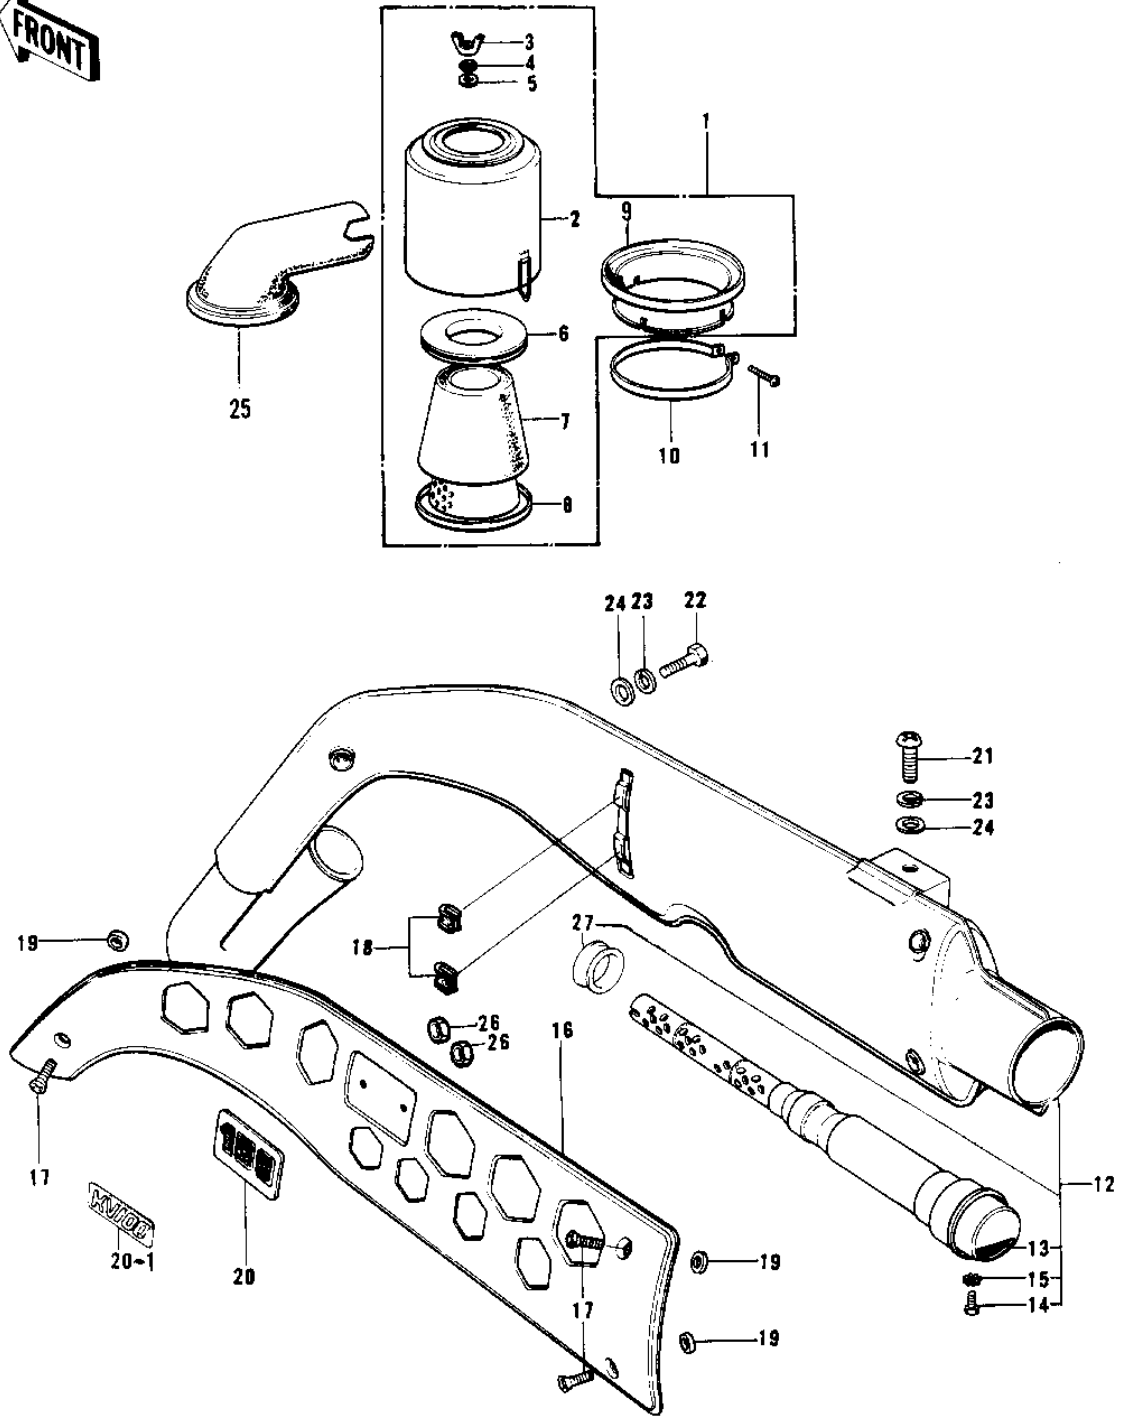

## 1970 PARTS DIAGRAM

AIR CLEANER/MUFFLER ('74-'75)

## 1970 PARTS LIST

AIR CLEANER/MUFFLER ('74-'75)

ITEM NAME	PART NUMBER	QUANTITY
AIR CLEANER ASSY,CR (Ref # 1)	11010-059-79	1
BODY-AIR CLEANER,CR (Ref # 2)	11011-010-79	1
NUT-WING,6MM (Ref # 3)	92015-030	1
WASHER SPRING 6MM (Ref # 4)	461F0600	1
WASHER PLAIN 6MM (Ref # 5)	411B0600	1
CAP-AIR CLEANER (Ref # 6)	11012-031	1
ELEMENT,AIR,CLNR (Ref # 7)	11013-037	1
HOLDER-AIR CLEANER (Ref # 8)	11014-008	1
CAP AIR CLEANER B (Ref # 9)	11012-013	1
CLAMP AIR CLEANER (Ref # 10)	92037-018	1
SCREW PAN HEAD 6X25 (Ref # 11)	220B0625	1
MUFFLER ASSY,F.BLACK (Ref # 12)	18001-104-21	1
BAFFLE TUBE (Ref # 13)	18033-078	1
BOLT,6X10 (Ref # 14)	112G0610	1
WASHER LOCK 6MM (Ref # 15)	464H0600	1
COVER,MUFFLER (Ref # 16)	18057-046	2
SCREW PAN HEAD 6X10 (Ref # 17)	221E0610	1
INSULATOR (Ref # 18)	18065-007	1
INSULATOR (Ref # 19)	18065-001	1
EMBLEM,MUFFLER COVER (Ref # 20)	56018-161	1
MARK,OIL TANK (Ref # 20-1)	56018-1109	1
SCREW-PAN HEAD,8X16 (Ref # 21)	220B0816	1
BOLT-SMALL-UPSET,8X16 (Ref # 22)	115G0816	1
BOLT-SMALL-UPSET,8X18 (Ref # 22)	115G0818	1
WASHER SPRING 8MM (Ref # 23)	461F0800	2
WASHER PLAIN 8MM (Ref # 24)	411B0800	1
WASHER PLAIN 8MM (Ref # 24)	410B0800	1
AIR DUCT (Ref # 25)	14073-003	1
NUT,LOCK,5MM (Ref # 26)	92018-004	1

## 1970 PARTS LIST

AIR CLEANER/MUFFLER ('74-'75)

ITEM NAME	PART NUMBER	QUANTITY
BUSHING,RUBBER (Ref # 27)	92092-011	1