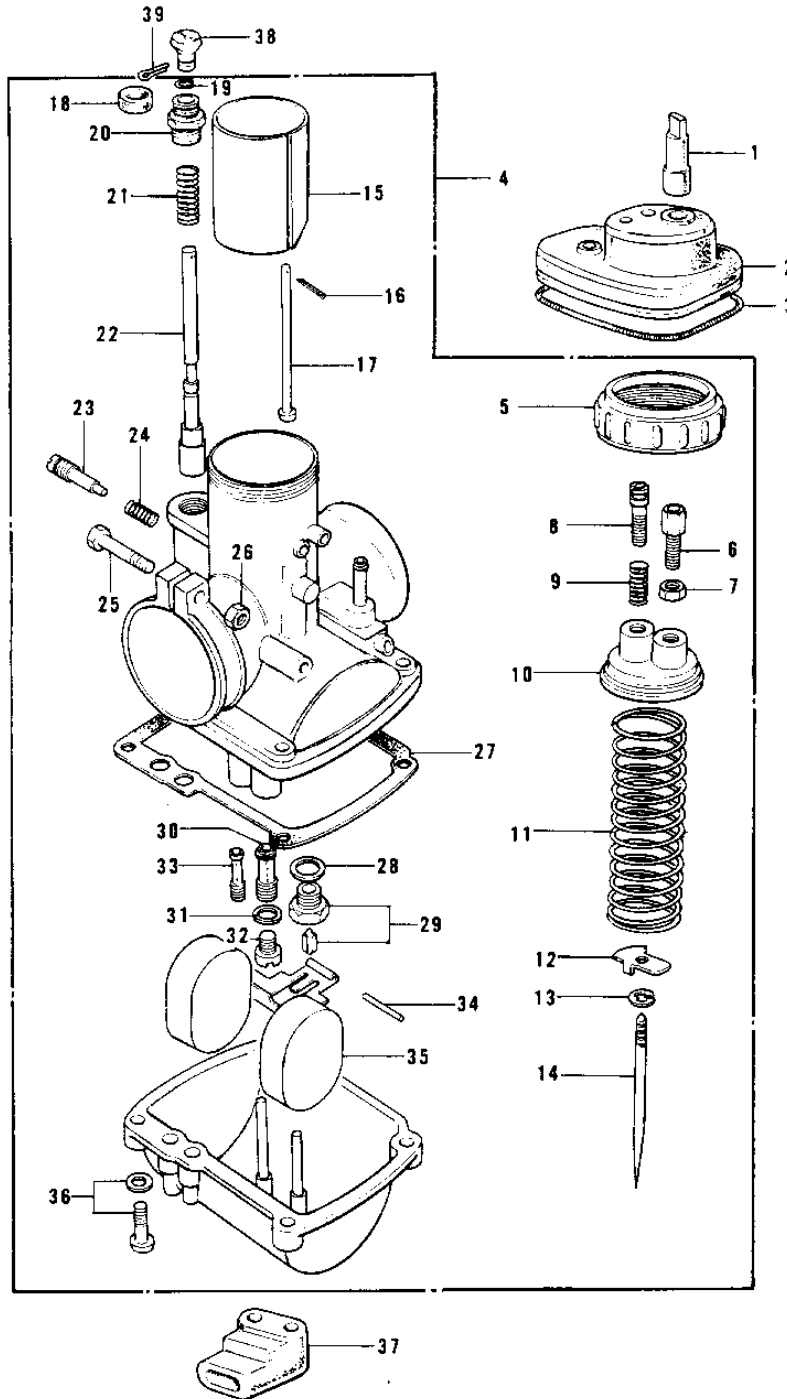

1970 PARTS DIAGRAM

CARBURETOR G4TR-E, KV100-A7 ('74-'75)

G4TR-E, KV100-A7

1970 PARTS LIST

CARBURETOR G4TR-E, KV100-A7 ('74-'75)

ITEM NAME	PART NUMBER	QUANTITY
PLUG,CARBURETOR CAP (Ref # 1)	16147-001	1
CAP,CARBURETOR (Ref # 2)	14038-035	1
SPRING COIL (Ref # 3)	92081-047	1
CARBURETOR ASSY (Ref # 4)	16001-233	1
CAP MIXING CHAMBER (Ref # 5)	16004-010	1
CABLE ADJUSTER (Ref # 6)	16002-002	1
NUT CABLE ADJUST LOCK (Ref # 7)	16003-004	1
SCREW,THROTTLE STOP (Ref # 8)	16021-002	1
SPRING THR STOP SCREW (Ref # 9)	16022-005	1
TOP MIXING CHAMBER (Ref # 10)	16005-005	1
SPRING THROTTLE VALVE (Ref # 11)	16006-013	1
SPRING SEAT,THRTL TL (Ref # 12)	16007-020	1
CIRCLIP (Ref # 13)	16008-010	1
JET NEEDLE 4EJ7 (Ref # 14)	16009-059	1
VALVE,THROTTLE CA2.0 (Ref # 15)	16025-057	1
PIN COTTER 1.2X10 (Ref # 16)	550D1210	1
ROD,THROTTLE VLV STP (Ref # 17)	16024-012	1
CAP,STARTER PLUNGER (Ref # 18)	16036-012	1
CIRCLIP (Ref # 19)	92037-1077	1
CAP STARTER PLUNGER (Ref # 20)	16012-010	1
SPRING,STARTER PLUNGR (Ref # 21)	16013-010	1
PLUNGER,STARTER (Ref # 22)	16016-012	1
SCREW PILOT AIR ADJUST (Ref # 23)	16014-002	1
SPRING-THR STOP SCREW (Ref # 24)	16022-007	1
SCREW CLAMP (Ref # 25)	16010-004	1
NUT 6MM (Ref # 26)	311B0600	1
GASKET,FLOAT CHAMBER (Ref # 27)	16019-021	1
WASHER VALVE SEAT (Ref # 28)	16029-002	1
FLOAT VALVE ASSY (Ref # 29)	16030-001	1

1970 PARTS LIST

CARBURETOR G4TR-E, KV100-A7 ('74-'75)

ITEM NAME	PART NUMBER	QUANTITY
NEEDLE JET 0-4 (Ref # 30)	16017-081	1
WASHER MAIN JET (Ref # 31)	16034-001	1
PILOT JET #17.5 ISO (Ref # 33)	92064-020	1
FLOAT PIN (Ref # 34)	16032-003	1
FLOAT (Ref # 35)	16031-015	1
SCREW-FLOAT CHAMBER (Ref # 36)	16033-012	1
GROMMET, OVER FLOW (Ref # 37)	16136-007	1
KNOB, CARBURETOR (Ref # 38)	92077-022	1
PIN COTTER 1.6X15 (Ref # 39)	550D1615	1