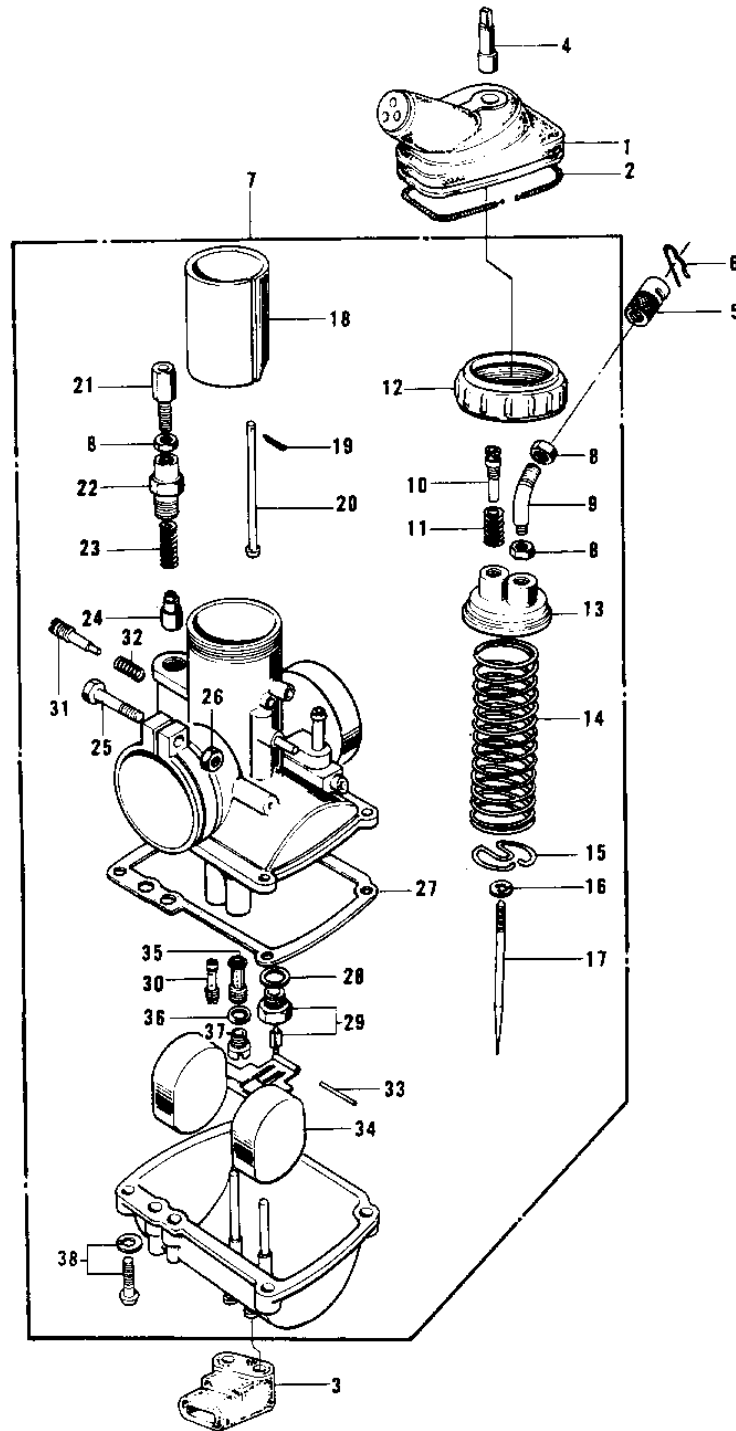

1970 PARTS DIAGRAM

CARBURETOR G4TR-D ('74-'75)

G4TR-D

1970 PARTS LIST

CARBURETOR G4TR-D ('74-'75)

ITEM NAME	PART NUMBER	QUANTITY
CAP,CARBURETOR (Ref # 1)	14038-033	1
SPRING COIL (Ref # 2)	92081-047	1
GROMMET,OVER FLOW (Ref # 3)	16136-007	1
PLUG,CARBURETOR CAP (Ref # 4)	16147-001	1
CABLE ADJUSTER (Ref # 5)	16002-007	1
CIRCLIP (Ref # 6)	92036-018	1
CARBURETOR ASSY (Ref # 7)	16001-196	1
NUT CABLE ADJUST LOCK (Ref # 8)	16003-004	1
CABLE GUIDE (Ref # 9)	16077-001	1
SCREW,THROTTLE STOP (Ref # 10)	16021-002	1
SPRING THR STOP SCREW (Ref # 11)	16022-005	1
CAP MIXING CHAMBER (Ref # 12)	16004-010	1
TOP MIXING CHAMBER (Ref # 13)	16005-005	1
SPRING THROTTLE VALVE (Ref # 14)	16006-013	1
SPRING SEAT,THRTL TL (Ref # 15)	16007-020	1
CIRCLIP (Ref # 16)	16008-010	1
JET NEEDLE 4EJ7 (Ref # 17)	16009-059	1
VALVE,THROTTLE CA2.0 (Ref # 18)	16025-057	1
PIN COTTER 1.2X10 (Ref # 19)	550D1210	1
ROD,THROTTLE VLV STP (Ref # 20)	16024-012	1
CABLE ADJUSTER (Ref # 21)	16002-002	1
CAP STARTER PLUNGER (Ref # 22)	16012-004	1
SPRING-PLUNGER (Ref # 23)	16013-003	1
PLUNGER-ENRICHNER (Ref # 24)	16016-002	1
SCREW CLAMP (Ref # 25)	16010-004	1
NUT 6MM (Ref # 26)	311B0600	1
GASKET,FLOAT CHAMBER (Ref # 27)	16019-021	1
WASHER VALVE SEAT (Ref # 28)	16029-002	1
FLOAT VALVE ASSY (Ref # 29)	16030-001	1

1970 PARTS LIST

CARBURETOR G4TR-D ('74-'75)

ITEM NAME	PART NUMBER	QUANTITY
PILOT JET #17.5 ISO (Ref # 30)	92064-020	1
SCREW PILOT AIR ADJST (Ref # 31)	16014-002	1
SPRING-THR STOP SCREW (Ref # 32)	16022-007	1
FLOAT PIN (Ref # 33)	16032-003	1
FLOAT (Ref # 34)	16031-015	1
NEEDLE JET 0-4 (Ref # 35)	16017-081	1
WASHER MAIN JET (Ref # 36)	16034-001	1
MAIN JET NO 75R (Ref # 37)	92063-109	1
SCREW-FLOAT CHAMBER (Ref # 38)	16033-012	1