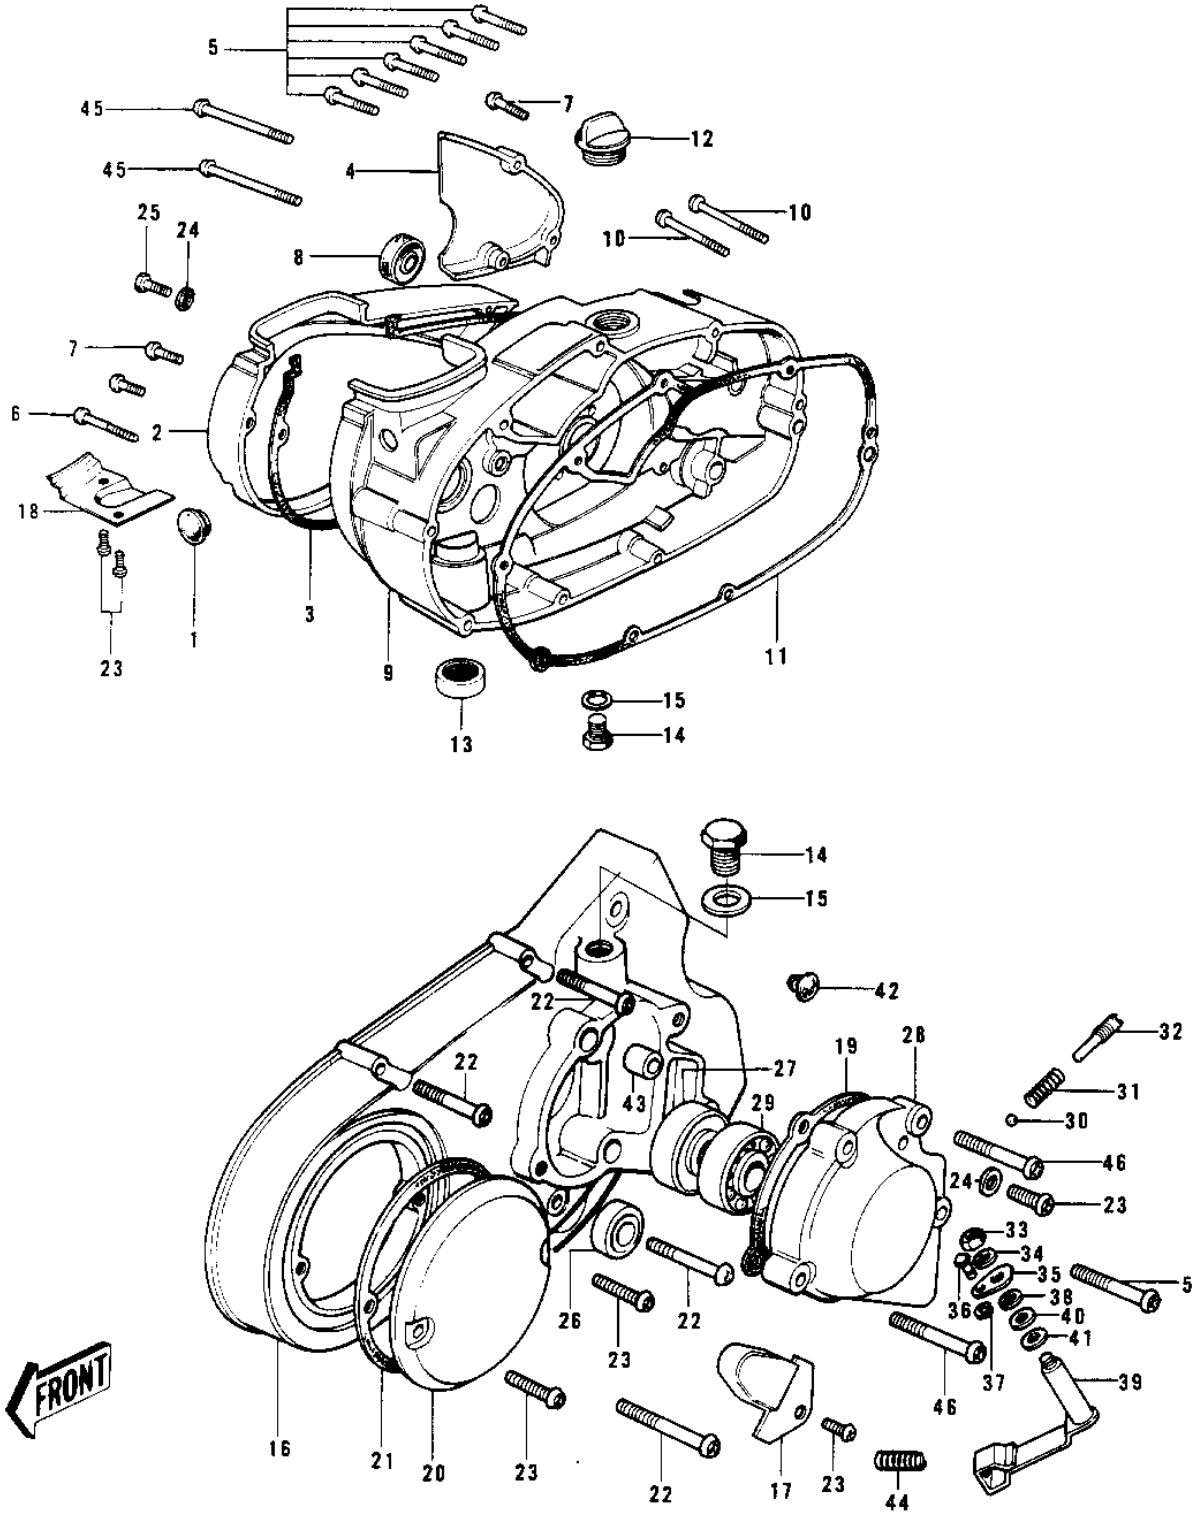

1970 PARTS DIAGRAM

ENGINE COVERS 1/2 ('74-'75)