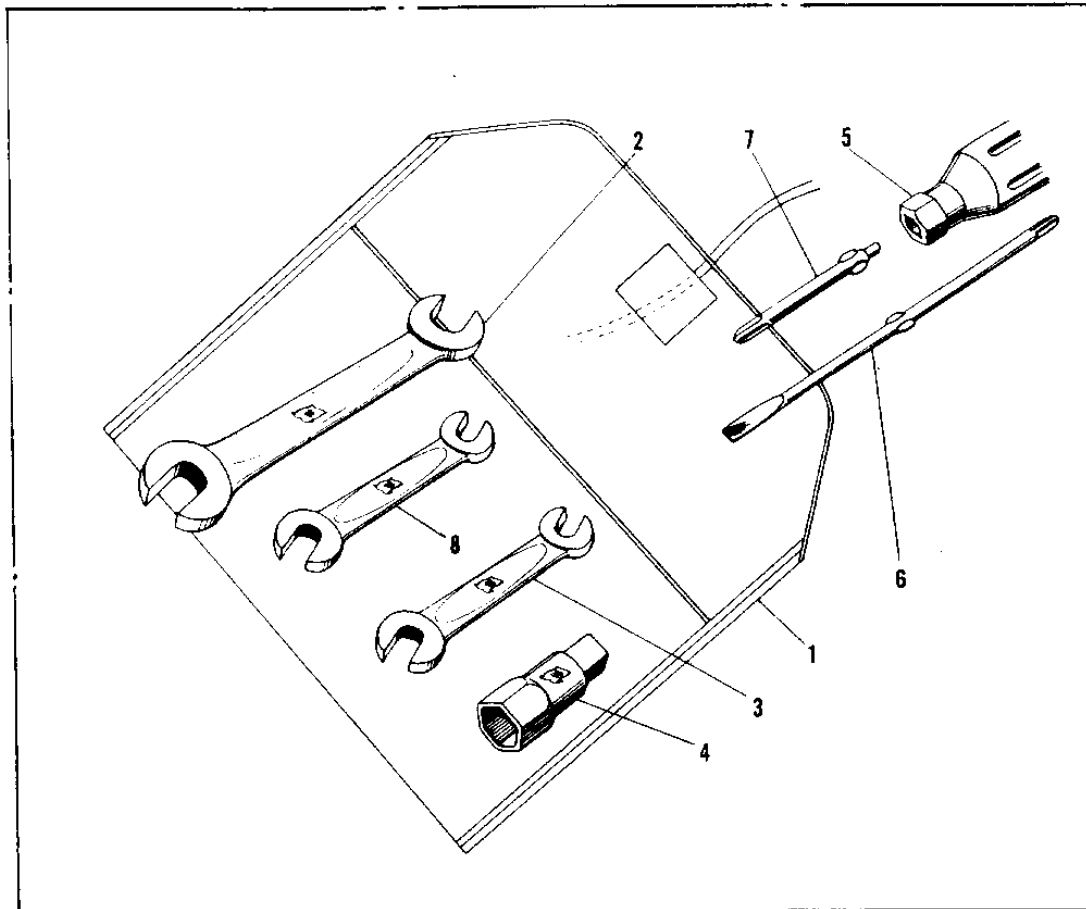

## 1970 PARTS DIAGRAM

OWNER TOOLS G4TR/A/B ('70-'73)

**G4TR/A**

## 1970 PARTS LIST

OWNER TOOLS G4TR/A/B ('70-'73)

ITEM NAME	PART NUMBER	QUANTITY
BAG,TOOL (Ref # 1)	56008-008	1
*** N.L.A.*** (Canada) (Ref # 2)	960B1719	1
*** N.L.A.*** (Canada) (Ref # 3)	960B1014	1
92110-012 (Canada) (Ref # 4)	92110-003	1
UNAVAILABLE IN PRICE BOOK (Ref # 5)	92106-003	1
TOOL-DRIVER (Ref # 6)	92107-1052	1
SCREW DRIVER #3 PHLIP (Ref # 7)	92107-005	1
UNAVAILABLE IN PRICE BOOK (Ref # 8)	960B1013	1
LIQUID GASKET (Ref # 9)	92104-002	1
*** N.L.A.*** (Canada) (Ref # 10)	56007-019	1