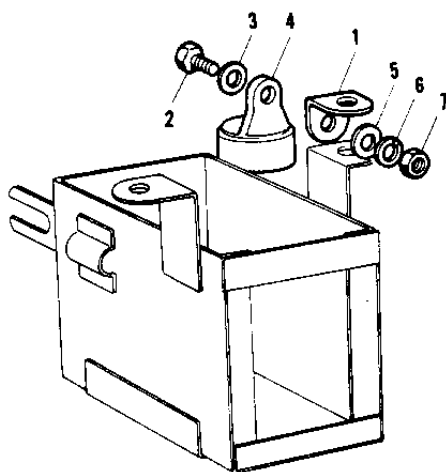

1970 PARTS DIAGRAM

TURN SIGNALS G4TR-B OPTIONAL ('70-'73)

G4TR

1970 PARTS LIST

TURN SIGNALS G4TR-B OPTIONAL ('70-'73)

ITEM NAME	PART NUMBER	QUANTITY
UNAVAILABLE IN PRICE BOOK (Ref # 1)	32064-005	1
BOLT, HEX HEAD, 6 X 16 (Ref # 2)	110B0600	1
WASHER PLAIN 6MM (Ref # 3)	411B0600	1
RELAY TURN SIGNAL (Ref # 4)	27002-005	1
WASHER 6.5X20X1.6T (Ref # 5)	92022-125	1
WASHER SPRING 6MM (Ref # 6)	461F0600	1
NUT 6MM (Ref # 7)	311B0600	1
LAMP-FRNT TURN SIGNAL (Ref # 8)	23040-031	1
LAMP-REAR TURN SIGNAL (Ref # 9)	23043-028	1
SCREW OVL CNTSNK 3X15 (Ref # 10)	222B0315A	1
LENS TURN SIGNAL LAMP (Ref # 11)	23048-011	1
BULB,6V 8W (Ref # 12)	92069-042	1
NUT,10MM (Ref # 13)	315N1000	1
WASHER PLAIN 10MM (Ref # 14)	410B1000	1
WASHER SPRING 10MM (Ref # 15)	461F1000	1
BAND,SHORT (Ref # 16)	92072-030	1