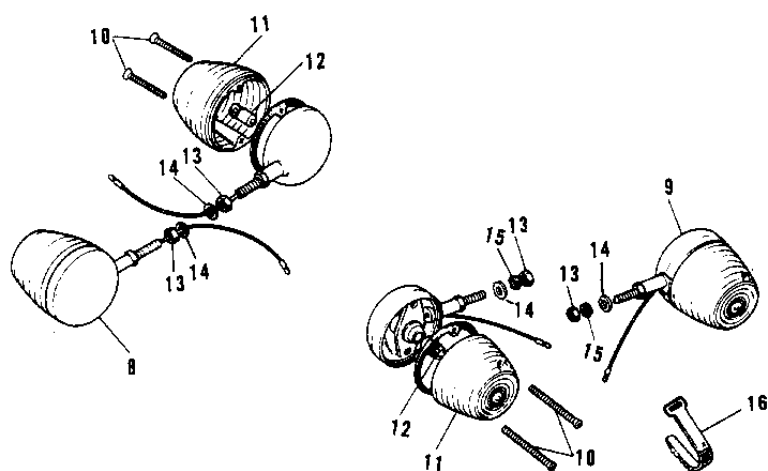

1970 PARTS DIAGRAM

TURN SIGNALS G4TR-B OPTIONAL ('70-'73)

G4TR

1970 PARTS LIST

TURN SIGNALS G4TR-B OPTIONAL ('70-'73)

ITEM NAME	PART NUMBER	QUANTITY
UNAVAILABLE IN PRICE BOOK (Ref # 1)	32064-005	1
BOLT, HEX HEAD, 6 X 16 (Ref # 2)	110B0600	1
WASHER PLAIN 6MM (Ref # 3)	411B0600	1
RELAY TURN SIGNAL (Ref # 4)	27002-005	1
WASHER 6.5X20X1.6T (Ref # 5)	92022-125	1
WASHER SPRING 6MM (Ref # 6)	461F0600	1
NUT 6MM (Ref # 7)	311B0600	1
LAMP-FRNT TURN SIGNAL (Ref # 8)	23040-031	1
LAMP-REAR TURN SIGNAL (Ref # 9)	23043-028	1
SCREW OVL CNTSNK 3X15 (Ref # 10)	222B0315A	1
LENS TURN SIGNAL LAMP (Ref # 11)	23048-011	1
BULB,6V 8W (Ref # 12)	92069-042	1
NUT,10MM (Ref # 13)	315N1000	1
WASHER PLAIN 10MM (Ref # 14)	410B1000	1
WASHER SPRING 10MM (Ref # 15)	461F1000	1
BAND,SHORT (Ref # 16)	92072-030	1