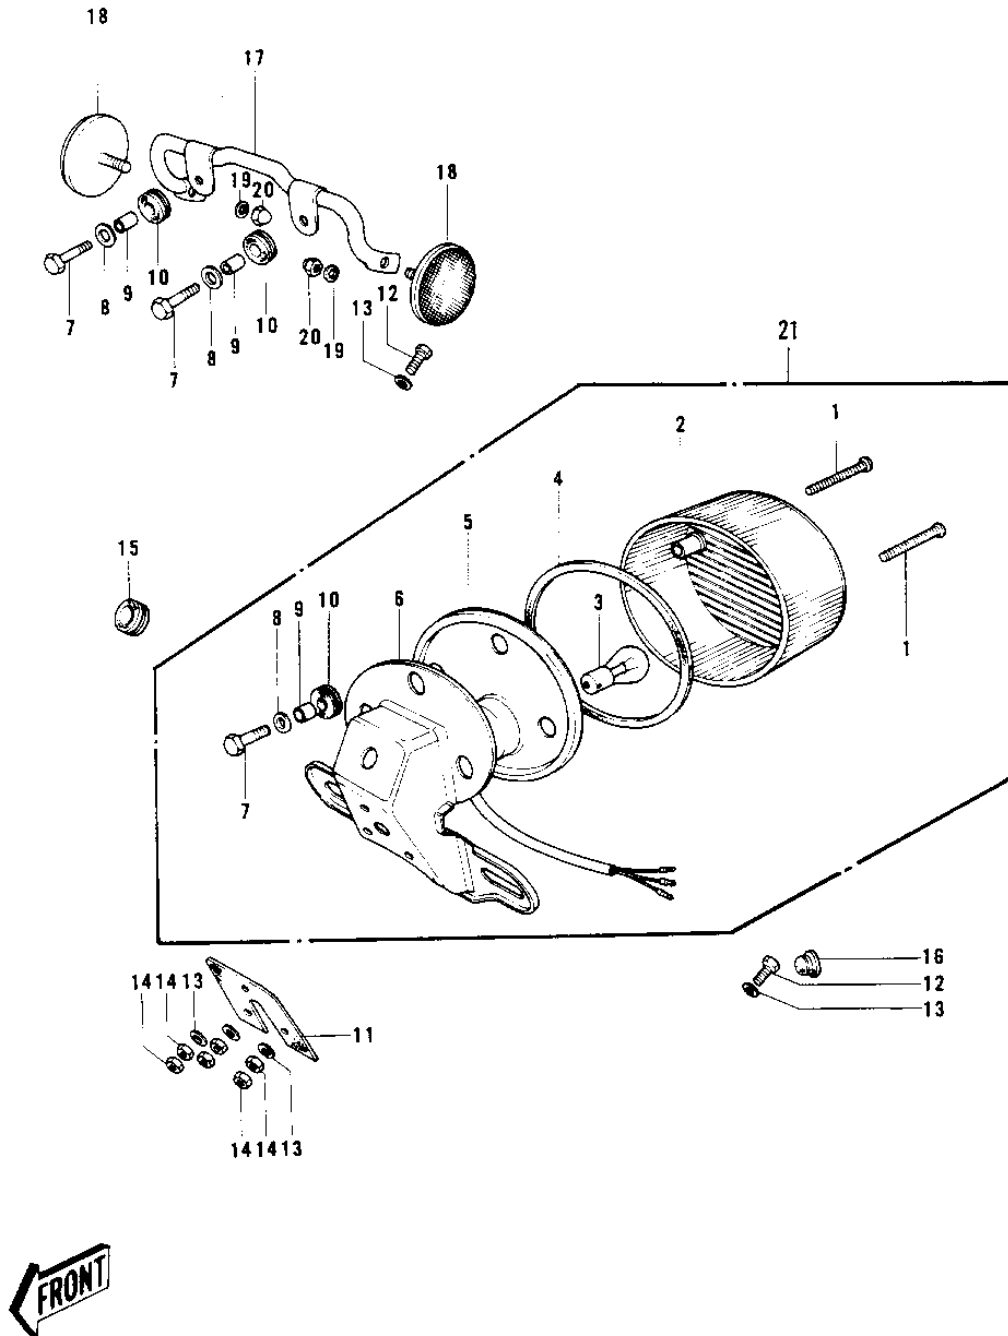

1970 PARTS DIAGRAM

TAILLIGHT G4TR-C ('70-'73)

G4TR

1970 PARTS LIST

TAILLIGHT G4TR-C ('70-'73)

ITEM NAME	PART NUMBER	QUANTITY
SCREW-PAN HEAD,4X35 (Ref # 1)	220E0435A	1
LENS-TAIL LAMP (Ref # 2)	23026-023	1
BULB 6V 3/21CP (Ref # 3)	92069-023	1
GASKET-TAIL LAMP LENS (Ref # 4)	23028-018	1
CASE,TAIL LAMP (Ref # 5)	23027-030	2
BRACKET-LICENSE PLATE (Ref # 6)	23036-021	1
BOLT-UPSET,6X20 (Ref # 7)	112G0620	1
WASHER 6.5X20X1.6T (Ref # 8)	92022-125	2
COLLAR,6.8X10X8.5 (Ref # 9)	92027-129	1
DAMPER RUBBER (Ref # 10)	92075-076	1
DAMPER-TAIL LAMP SHCK (Ref # 11)	35039-005	1
BOLT-UPSET (Ref # 12)	112G0630	1
NUT 6MM (Ref # 14)	312B0600	1
GROMMET HARNESS 10MM (Ref # 15)	92071-019	1
PLUG,RUBBER (Ref # 16)	92074-025	1
BRACKET-REFLECTOR (Ref # 17)	28013-006	1
REFLECTOR-REFLEX,REAR (Ref # 18)	28012-008	1
WASHER SPRING 5MM (Ref # 19)	461F0500	1
NUT-CAP,5MM (Ref # 20)	322N0500	1
LAMP ASSY-TAIL (Ref # 21)	23024-025	1