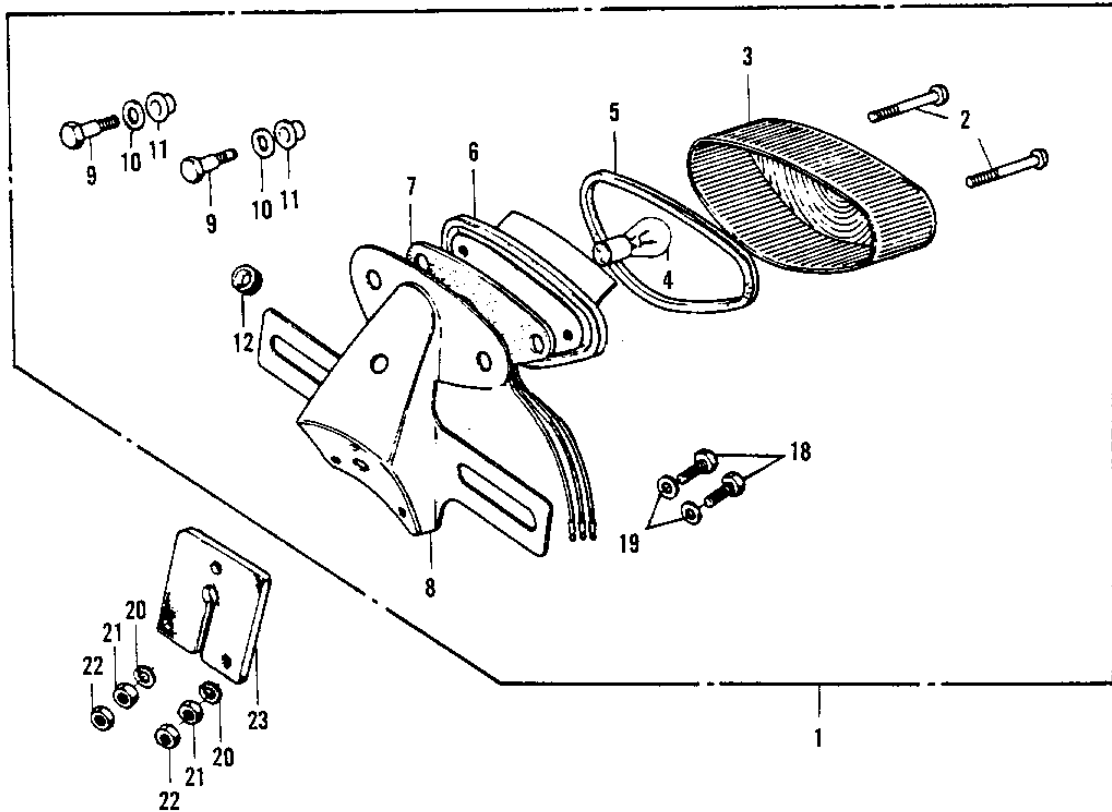

1970 PARTS DIAGRAM

TAILLIGHT G4TR-B ('70-'73)

G4TR

1970 PARTS LIST

TAILLIGHT G4TR-B ('70-'73)

ITEM NAME	PART NUMBER	QUANTITY
LAMP ASSY-TAIL,BLACK (Ref # 1)	23024-019-21	1
SCREW (Ref # 2)	220R0455	1
LENS-TAIL LAMP (Ref # 3)	23026-022	1
BULB 6V 3/21CP (Ref # 4)	92069-023	1
GASKET-TAIL LAMP LENS (Ref # 5)	23028-016	1
CASE-TAIL LAMP (Ref # 6)	23027-029	1
GASKET-TAIL LAMP CASE (Ref # 7)	23028-015	1
BKT-LICENSE PLT,BLACK (Ref # 8)	23036-014-21	1
BOLT (Ref # 9)	92001-111	1
WASHER,8.5X20X1.6 (Ref # 10)	92022-1561	1
DAMPER RUBBER (Ref # 11)	92075-091	1
GROMMET HARNESS 10MM (Ref # 12)	92071-019	1
BRACKET-REFLECTOR (Ref # 13)	28013-002	1
REFLECTOR-REFLEX,REAR (Ref # 14)	28012-008	1
WASHER PLAIN 5MM (Ref # 15)	411B0500	1
WASHER SPRING 5MM (Ref # 16)	461F0500	1
NUT-CAP,5MM (Ref # 17)	322N0500	1
BOLT-UPSET (Ref # 18)	112G0630	1
WASHER 6.5X20X1.6T (Ref # 19)	92022-125	1
WASHER SPRING 6MM (Ref # 20)	461F0600	1
NUT 6MM (Ref # 21)	311B0600	1
NUT 6MM (Ref # 22)	312B0600	1
DAMPER-TAIL LAMP SHCK (Ref # 23)	35039-005	1