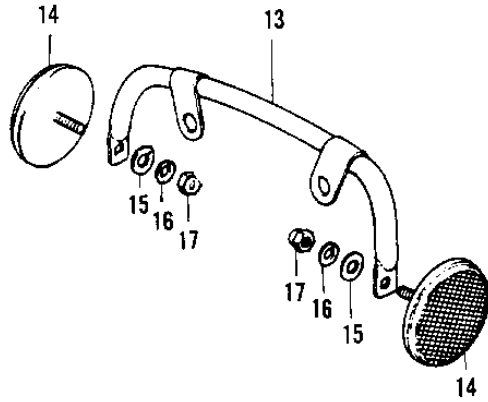

1970 PARTS DIAGRAM

TAILLIGHT G4TR-B ('70-'73)

G4TR

1970 PARTS LIST

TAILLIGHT G4TR-B ('70-'73)

ITEM NAME	PART NUMBER	QUANTITY
LAMP ASSY-TAIL,BLACK (Ref # 1)	23024-019-21	1
SCREW (Ref # 2)	220R0455	1
LENS-TAIL LAMP (Ref # 3)	23026-022	1
BULB 6V 3/21CP (Ref # 4)	92069-023	1
GASKET-TAIL LAMP LENS (Ref # 5)	23028-016	1
CASE-TAIL LAMP (Ref # 6)	23027-029	1
GASKET-TAIL LAMP CASE (Ref # 7)	23028-015	1
BKT-LICENSE PLT,BLACK (Ref # 8)	23036-014-21	1
BOLT (Ref # 9)	92001-111	1
WASHER,8.5X20X1.6 (Ref # 10)	92022-1561	1
DAMPER RUBBER (Ref # 11)	92075-091	1
GROMMET HARNESS 10MM (Ref # 12)	92071-019	1
BRACKET-REFLECTOR (Ref # 13)	28013-002	1
REFLECTOR-REFLEX,REAR (Ref # 14)	28012-008	1
WASHER PLAIN 5MM (Ref # 15)	411B0500	1
WASHER SPRING 5MM (Ref # 16)	461F0500	1
NUT-CAP,5MM (Ref # 17)	322N0500	1
BOLT-UPSET (Ref # 18)	112G0630	1
WASHER 6.5X20X1.6T (Ref # 19)	92022-125	1
WASHER SPRING 6MM (Ref # 20)	461F0600	1
NUT 6MM (Ref # 21)	311B0600	1
NUT 6MM (Ref # 22)	312B0600	1
DAMPER-TAIL LAMP SHCK (Ref # 23)	35039-005	1