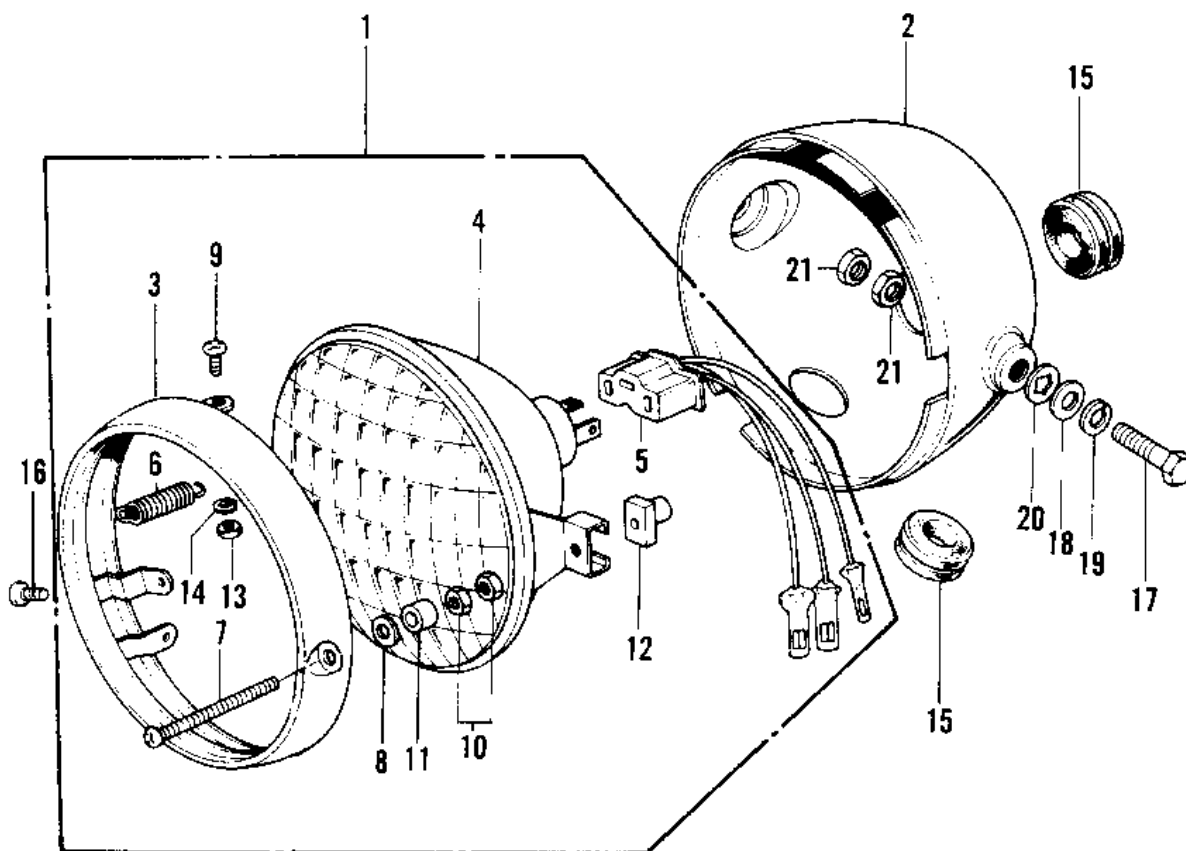

1970 PARTS DIAGRAM

HEADLIGHT ('70-'73)

1970 PARTS LIST

HEADLIGHT ('70-'73)

ITEM NAME	PART NUMBER	QUANTITY
LAMP UNIT HEAD (Ref # 1)	23003-009	1
CASE-HEAD LAMP,BLACK (Ref # 2)	23005-021-21	1
RIM HEAD LAMP (Ref # 3)	23006-020	1
SEALED BEAM UNIT (Ref # 4)	23007-023	1
SOCKET ASSY,HD LIGHT (Ref # 5)	23008-044	2
SPRING LENS FITTING (Ref # 6)	23014-008	1
SCREW ADJUST (Ref # 7)	23019-013	1
WASHER ADJUST (Ref # 8)	23021-007	1
SCREW FITTING (Ref # 9)	23019-014	1
NUT ADJUST (Ref # 10)	23020-013	1
WASHER FITTING (Ref # 11)	23058-001	1
NUT ADJUST (Ref # 12)	23020-012	1
NUT,4MM (Ref # 13)	311B0400	1
WASHER SPRING 4MM (Ref # 14)	461F0400	1
GROMMET WIRING HARNES (Ref # 15)	23023-007	1
SCREW OVL CNTSNK 5X8 (Ref # 16)	222E0508A	1
BOLT HEX HEAD 10X20 (Ref # 17)	113N1020	1
WASHER PLAIN 10MM (Ref # 18)	411B1000	1
WASHER SPRING 10MM (Ref # 19)	461F1000	1
WASHER LOCK 10MM (Ref # 20)	463H1000	1
NUT 10MM (Ref # 21)	92016-027	1