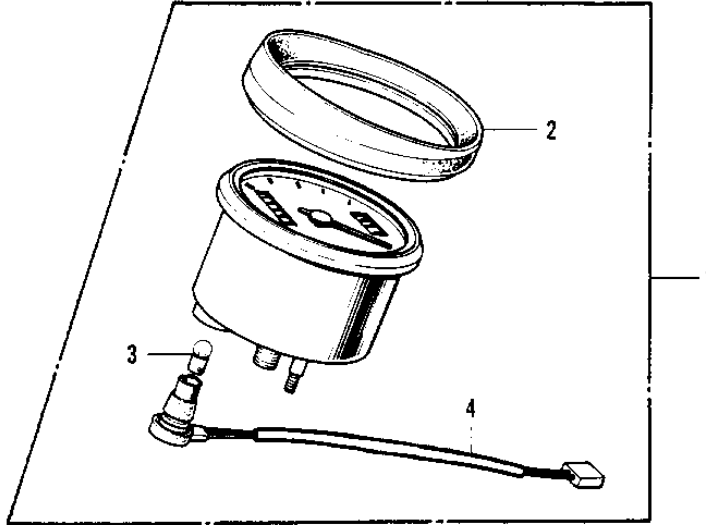

1970 PARTS DIAGRAM

METERS/IGNITION SWITCH G4TR-C ('70-'73)

G4TR

1970 PARTS LIST

METERS/IGNITION SWITCH G4TR-C ('70-'73)

ITEM NAME	PART NUMBER	QUANTITY
SPEEDOMETER ASSY,MPH (Ref # 1)	25001-049	1
UNAVAILABLE IN PRICE BOOK (Ref # 1)	25001-054	1
COVER-SPEEDOMETER (Ref # 2)	25012-003	1
BULB-6V 3W (Ref # 3)	92069-053	2
SOCKET-SPEEDOMETER (Ref # 4)	25011-022	1
WASHER PLAIN 8MM (Ref # 5)	411B0800	1
DAMPER RUBBER (Ref # 6)	92075-065	1
DAMPER RUBBER (Ref # 7)	92075-066	1
WASHER PL 5.5X20X1.2 (Ref # 8)	92022-104	1
WASHER SPRING 5MM (Ref # 9)	461F0500	1
NUT,5MM (Ref # 10)	311B0500	1
BRACKET-SPEEDOMETER (Ref # 11)	25008-016	1
BOLT-HEX HEAD,6MM (Ref # 12)	92003-069	1
WASHER PLAIN 8MM (Ref # 13)	410B0800	1
DAMPER RUBBER-BRACKET (Ref # 14)	25019-007	1
DAMPER RUBB SPEEDMETR (Ref # 15)	92075-035	1
SHOCK DAMPER (Ref # 16)	25019-009	1
SWITCH ASSY,IGNITION (Ref # 17)	27005-067	2
KEY SET,#170 (Ref # 18)	27008-042-70	1
KEY SET,#174 (Ref # 18)	27008-042-74	1
KEY,BLANK (Ref # 18)	27008-1024	1
KEY,BLANK (Ref # 18)	27008-1025	1
BULB 6V 1.5W (Ref # 20)	92069-024	1
SOCKET-IGNITION SW. (Ref # 21)	27024-001	1
DAMPER RUBBER-SWITCH (Ref # 22)	27025-001	1
SCREW-PAN HEAD,6MM (Ref # 23)	92011-026	1