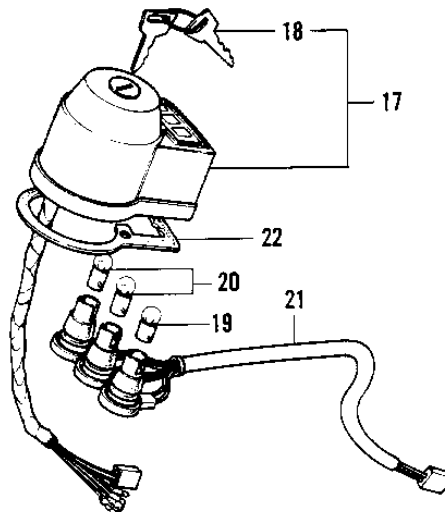

1970 PARTS DIAGRAM

METERS/IGNITION SWITCH G4TR-C ('70-'73)

G4TR

1970 PARTS LIST

METERS/IGNITION SWITCH G4TR-C ('70-'73)

ITEM NAME	PART NUMBER	QUANTITY
SPEEDOMETER ASSY,MPH (Ref # 1)	25001-049	1
UNAVAILABLE IN PRICE BOOK (Ref # 1)	25001-054	1
COVER-SPEEDOMETER (Ref # 2)	25012-003	1
BULB-6V 3W (Ref # 3)	92069-053	2
SOCKET-SPEEDOMETER (Ref # 4)	25011-022	1
WASHER PLAIN 8MM (Ref # 5)	411B0800	1
DAMPER RUBBER (Ref # 6)	92075-065	1
DAMPER RUBBER (Ref # 7)	92075-066	1
WASHER PL 5.5X20X1.2 (Ref # 8)	92022-104	1
WASHER SPRING 5MM (Ref # 9)	461F0500	1
NUT,5MM (Ref # 10)	311B0500	1
BRACKET-SPEEDOMETER (Ref # 11)	25008-016	1
BOLT-HEX HEAD,6MM (Ref # 12)	92003-069	1
WASHER PLAIN 8MM (Ref # 13)	410B0800	1
DAMPER RUBBER-BRACKET (Ref # 14)	25019-007	1
DAMPER RUBB SPEEDMETR (Ref # 15)	92075-035	1
SHOCK DAMPER (Ref # 16)	25019-009	1
SWITCH ASSY,IGNITION (Ref # 17)	27005-067	2
KEY SET,#170 (Ref # 18)	27008-042-70	1
KEY SET,#174 (Ref # 18)	27008-042-74	1
KEY,BLANK (Ref # 18)	27008-1024	1
KEY,BLANK (Ref # 18)	27008-1025	1
BULB 6V 1.5W (Ref # 20)	92069-024	1
SOCKET-IGNITION SW. (Ref # 21)	27024-001	1
DAMPER RUBBER-SWITCH (Ref # 22)	27025-001	1
SCREW-PAN HEAD,6MM (Ref # 23)	92011-026	1