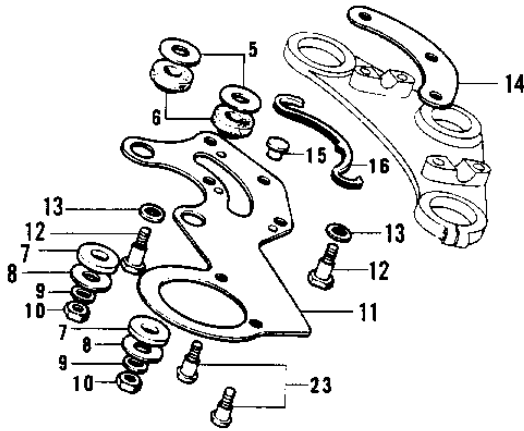

1970 PARTS DIAGRAM

METERS/IGNITION SWITCH G4TR-C ('70-'73)

G4TR

1970 PARTS LIST

METERS/IGNITION SWITCH G4TR-C ('70-'73)

ITEM NAME	PART NUMBER	QUANTITY
SPEEDOMETER ASSY,MPH (Ref # 1)	25001-049	1
UNAVAILABLE IN PRICE BOOK (Ref # 1)	25001-054	1
COVER-SPEEDOMETER (Ref # 2)	25012-003	1
BULB-6V 3W (Ref # 3)	92069-053	2
SOCKET-SPEEDOMETER (Ref # 4)	25011-022	1
WASHER PLAIN 8MM (Ref # 5)	411B0800	1
DAMPER RUBBER (Ref # 6)	92075-065	1
DAMPER RUBBER (Ref # 7)	92075-066	1
WASHER PL 5.5X20X1.2 (Ref # 8)	92022-104	1
WASHER SPRING 5MM (Ref # 9)	461F0500	1
NUT,5MM (Ref # 10)	311B0500	1
BRACKET-SPEEDOMETER (Ref # 11)	25008-016	1
BOLT-HEX HEAD,6MM (Ref # 12)	92003-069	1
WASHER PLAIN 8MM (Ref # 13)	410B0800	1
DAMPER RUBBER-BRACKET (Ref # 14)	25019-007	1
DAMPER RUBB SPEEDMETR (Ref # 15)	92075-035	1
SHOCK DAMPER (Ref # 16)	25019-009	1
SWITCH ASSY,IGNITION (Ref # 17)	27005-067	2
KEY SET,#170 (Ref # 18)	27008-042-70	1
KEY SET,#174 (Ref # 18)	27008-042-74	1
KEY,BLANK (Ref # 18)	27008-1024	1
KEY,BLANK (Ref # 18)	27008-1025	1
BULB 6V 1.5W (Ref # 20)	92069-024	1
SOCKET-IGNITION SW. (Ref # 21)	27024-001	1
DAMPER RUBBER-SWITCH (Ref # 22)	27025-001	1
SCREW-PAN HEAD,6MM (Ref # 23)	92011-026	1