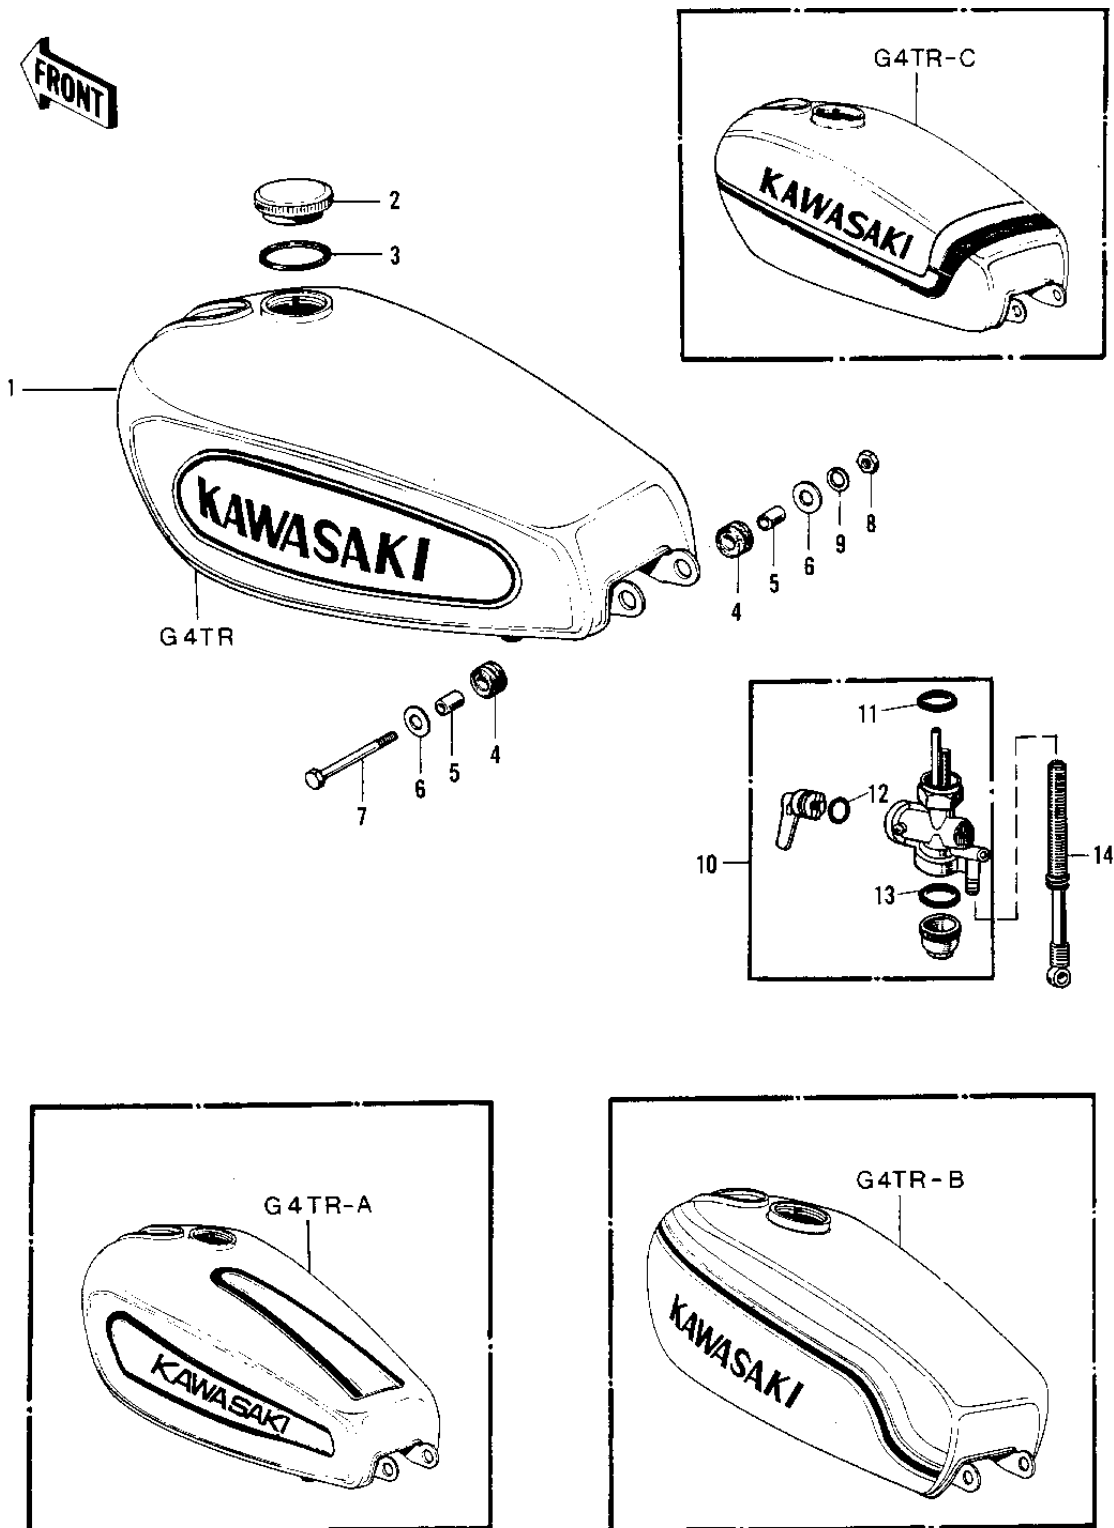

1970 PARTS DIAGRAM

FUEL TANK ('70-'73)

1970 PARTS LIST

FUEL TANK ('70-'73)

ITEM NAME	PART NUMBER	QUANTITY
TANK-FUEL,P.C.RED (Ref # 1)	51001-053-44	1
TANK FUEL C.RED (Ref # 1)	51001-053-24	1
TANK-FUEL,P.C.ORANGE (Ref # 1)	51001-053-67	1
TANK-FUEL,C.RED (Ref # 1)	51001-053-92	1
CAP,FUEL TANK LOCKING (Ref # 2)	51048-006	2
GASKET FUEL TANK CAP (Ref # 3)	51059-003	1
DAMPER RUBB TANK FRNT (Ref # 4)	92075-019	1
SPACER FUEL TANK MONT (Ref # 5)	51065-001	1
WASHER,8X26X2.3 (Ref # 6)	92022-1564	1
BOLT,8X80 (Ref # 7)	115B0880	1
NUT,8MM (Ref # 8)	311B0800	1
WASHER SPRING 8MM (Ref # 9)	461F0800	1
TAP-ASSY,FUEL (Ref # 10)	51023-1123	1
GASKET,FUEL TAP JOINT (Ref # 11)	11009-1567	1
'O' RING FUEL COCK (Ref # 12)	92065-062	1
GASKET FUEL COCK CUP (Ref # 13)	51037-008	1
PIPE-FUEL (Ref # 14)	51044-031	1