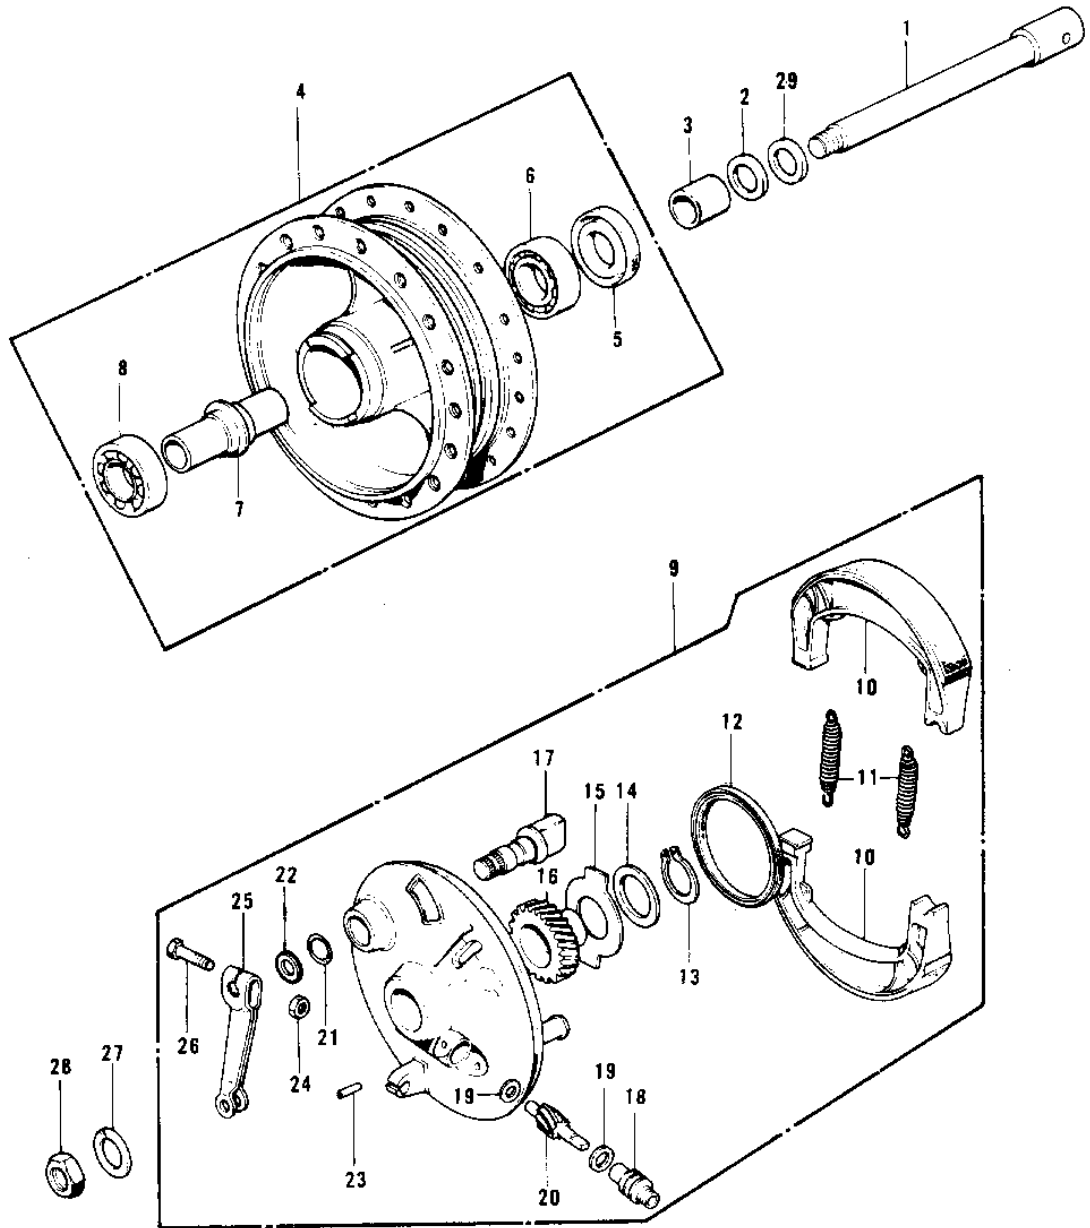

## 1970 PARTS DIAGRAM

FRONT HUB/BRAKE ('70-'73)

## 1970 PARTS LIST

FRONT HUB/BRAKE ('70-'73)

ITEM NAME	PART NUMBER	QUANTITY
AXLE-FRONT (Ref # 1)	41068-039	1
DUST SHIELD FRNT DRUM (Ref # 2)	41042-002	1
COLLAR FRONT HUB R.H (Ref # 3)	41069-002	1
DRUM-ASSY,FR BRK (Ref # 4)	41034-1040	2
OIL SEAL FRONT DRUM (Ref # 5)	92050-003	1
BEARING BALL #6200 (Ref # 6)	601B6200	1
SPACER FRONT HUB (Ref # 7)	41039-002	1
BEARING BALL #6300Z (Ref # 8)	601B6300Z	1
PANEL-ASY,FR BRK BUFF (Ref # 9)	41035-071-80	2
SHOE-BRAKE (Ref # 10)	41048-1085	1
SPRING,BRAKE SHOE (Ref # 11)	92081-1766	1
OIL SEAL BRAKE PANEL (Ref # 12)	92050-002	1
CIRCLIP 15MM (Ref # 13)	480J1500	1
WASHER SPEED GR THRST (Ref # 14)	41065-002	1
RECIEVER SPEED GEAR (Ref # 15)	41064-002	1
GEAR SPEEDOMETER (Ref # 16)	41059-006	1
CAM SHAFT-FRONT BRAKE (Ref # 17)	41050-018	1
BUSH SPEEDMETER CABLE (Ref # 18)	41062-001	1
WASHER THRST SPD PINI (Ref # 19)	41063-001	1
PINION SPEEDOMETER (Ref # 20)	41060-004	1
"O" RING,11MM (Ref # 21)	92055-004	1
WASHER BRAKE CAM SHT (Ref # 22)	41052-001	1
PIN,SPRING (Ref # 23)	41082-001	1
NUT,6MM (Ref # 24)	41072-007	1
LEVER FRONT BRAKE CAM (Ref # 25)	41053-005	1
BOLT-UPSET (Ref # 26)	112G0630	1
WASHER SPRING 10MM (Ref # 27)	461F1000	1
NUT 10MM (Ref # 28)	42045-005	1
WASHER PLAIN 10MM (Ref # 29)	411B1000	1