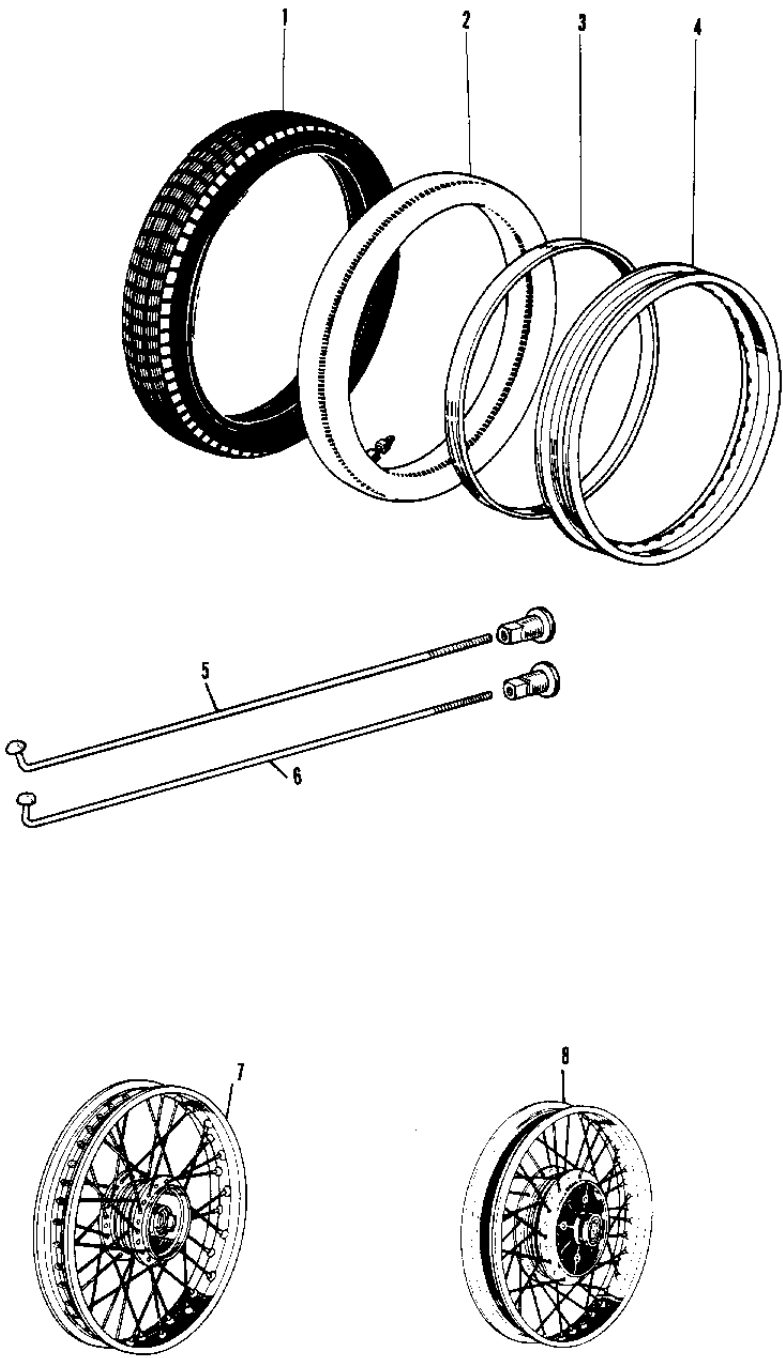

## 1970 PARTS DIAGRAM

WHEELS/TIRES ('70-'73)

106

## 1970 PARTS LIST

WHEELS/TIRES ('70-'73)

ITEM NAME	PART NUMBER	QUANTITY
TIRE 300-18 Y620 R (Ref # 1)	41019-027	1
UNAVAILABLE IN PRICE BOOK (Ref # 2)	41022-004	1
TUBE 300/325/360-18 (Ref # 2)	41022-028	1
BAND RIM (Ref # 3)	41023-001	1
BAND,RIM,4.00/5.10-18 (Ref # 3)	41023-1006	1
RIM 1.60AX18W (Ref # 4)	41025-011	1
SPOKE-ASY,RR INNER (Ref # 5)	41027-056	2
SPOKE-ASY,RR OUTER (Ref # 6)	41028-056	2
WHEEL ASSY,FRONT (Ref # 7)	41074-038	1
WHEEL ASSY-REAR (Ref # 8)	42048-005	1