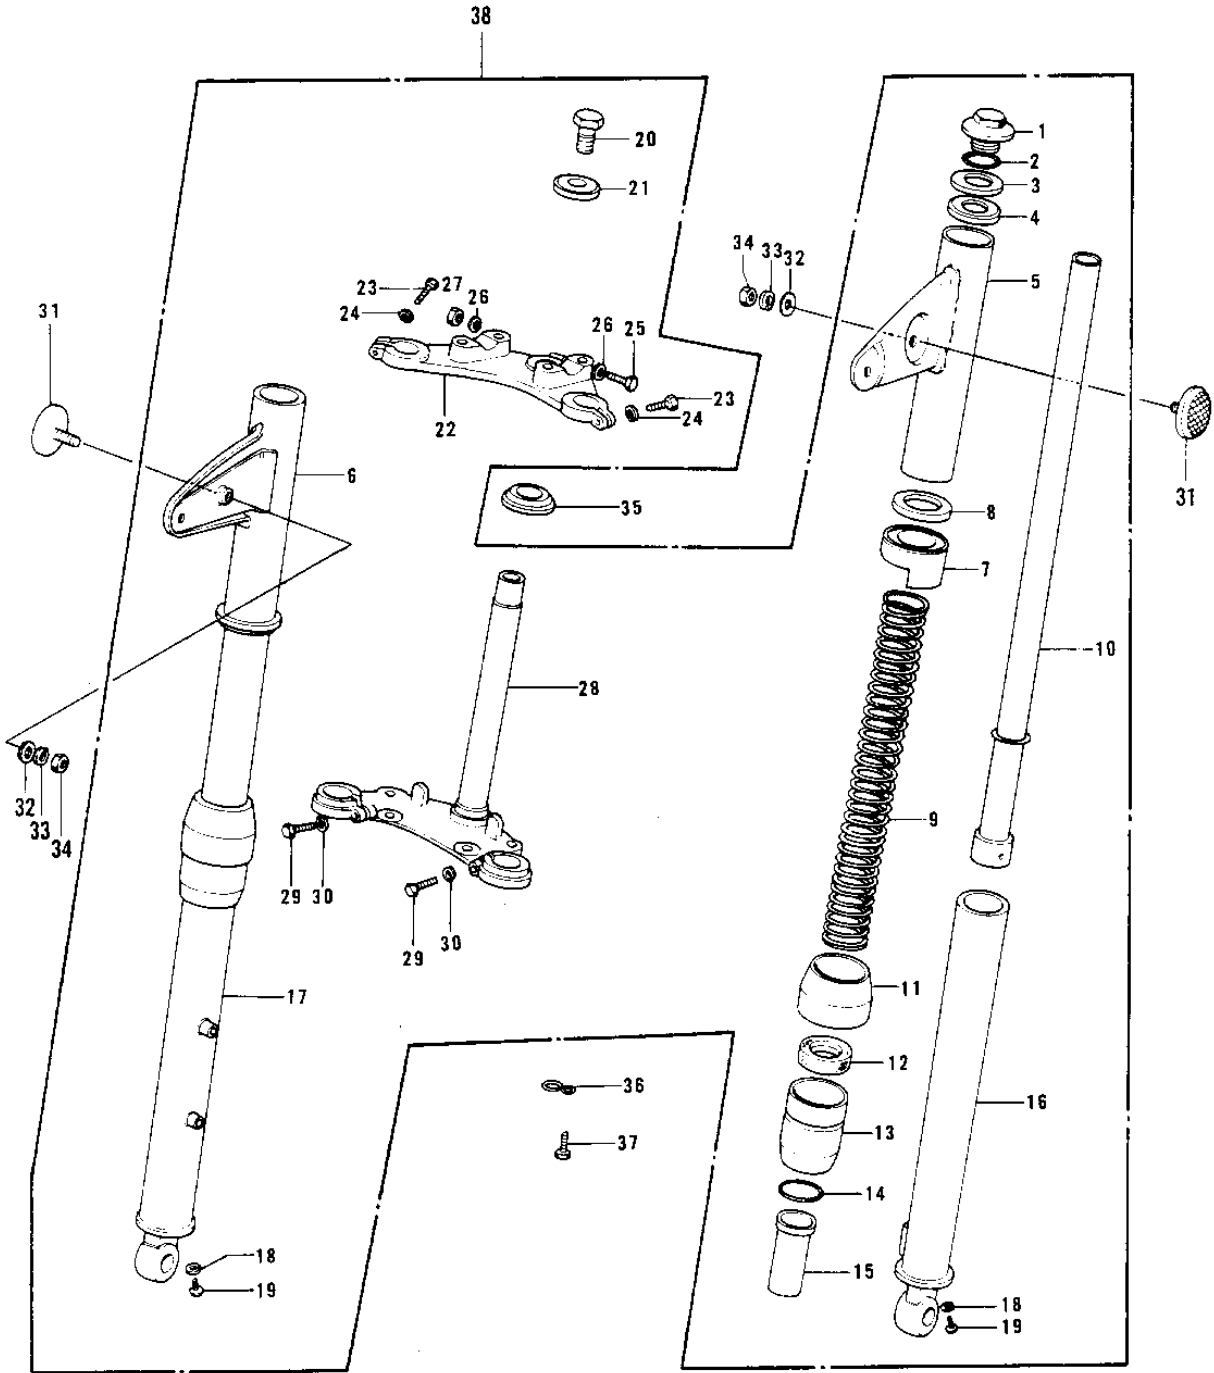

1970 PARTS DIAGRAM

FRONT FORK G4TR-C ('70-'73)

FRONT

G4TR

1970 PARTS LIST

FRONT FORK G4TR-C ('70-'73)

ITEM NAME	PART NUMBER	QUANTITY
BOLT-FORK TOP (Ref # 1)	44041-036	1
'O' RING INNER TUBE (Ref # 2)	44046-014	1
GASKET-FORK COVER (Ref # 3)	44045-037	1
WASHER-FORK COVER (Ref # 4)	44043-046	1
COVER-L.H FORK,F.BLK (Ref # 5)	44033-051-21	1
COVER-R.H FORK F BLK (Ref # 6)	44034-051-21	1
GUIDE-FORK COVER (Ref # 7)	44030-010	1
GASKET FORK COVER (Ref # 8)	44045-012	1
SPRING-FORK (Ref # 9)	44026-040	1
TUBE-FORK INNER (Ref # 10)	44013-034	1
DUST SHIELD FORK (Ref # 11)	44010-006	1
OIL SEAL (Ref # 12)	92049-1049	1
NUT FORK OUTER TUBE (Ref # 13)	44007-007	1
'O' RING OUTER TUBE (Ref # 14)	44046-012	1
GUIDE-FORK INNER TUBE (Ref # 15)	44015-013	1
TUBE,LH,FORK OUTER (Ref # 16)	44005-043	1
TUBE,RH,FORK OUTER (Ref # 17)	44006-041	1
GASKET FORK DRAIN PLG (Ref # 18)	44045-002	1
SCREW PAN HEAD 4X8 (Ref # 19)	220B0408	1
BOLT STRNG STEM HEAD (Ref # 20)	44041-007	1
WASHER STRNG STEM HD (Ref # 21)	44043-016	1
HEAD-STEERING STEM (Ref # 22)	44039-047	1
BOLT-STEERING STEM HD (Ref # 23)	44041-044	1
WASHER SPRING 8MM (Ref # 24)	461F0800	1
BOLT-HEX HEAD.8M/M (Ref # 25)	44041-045	1
WASHER PLAIN 8MM (Ref # 26)	410B0800	1
NUT,LOCK,8MM (Ref # 27)	92015-1124	2
STEM-STEERING (Ref # 28)	44037-052	1
BOLT PINCH (Ref # 29)	44041-010	1

1970 PARTS LIST

FRONT FORK G4TR-C ('70-'73)

ITEM NAME	PART NUMBER	QUANTITY
WASHER SPRING 10MM (Ref # 30)	461F1000	1
REFLECTOR-REFLEX,FRNT (Ref # 31)	28001-011	1
WASHER PLAIN 5MM (Ref # 32)	411B0500	1
WASHER SPRING 5MM (Ref # 33)	461F0500	1
NUT,5MM (Ref # 34)	311B0500	1
CONE LOWER BEARING (Ref # 35)	92047-004	1
CLAMP-CABLE (Ref # 36)	92037-046	1
BOLT-UPSET,6X12 (Ref # 37)	112G0612	1
FORK-FRONT,F.BLACK (Ref # 38)	44001-100-21	1