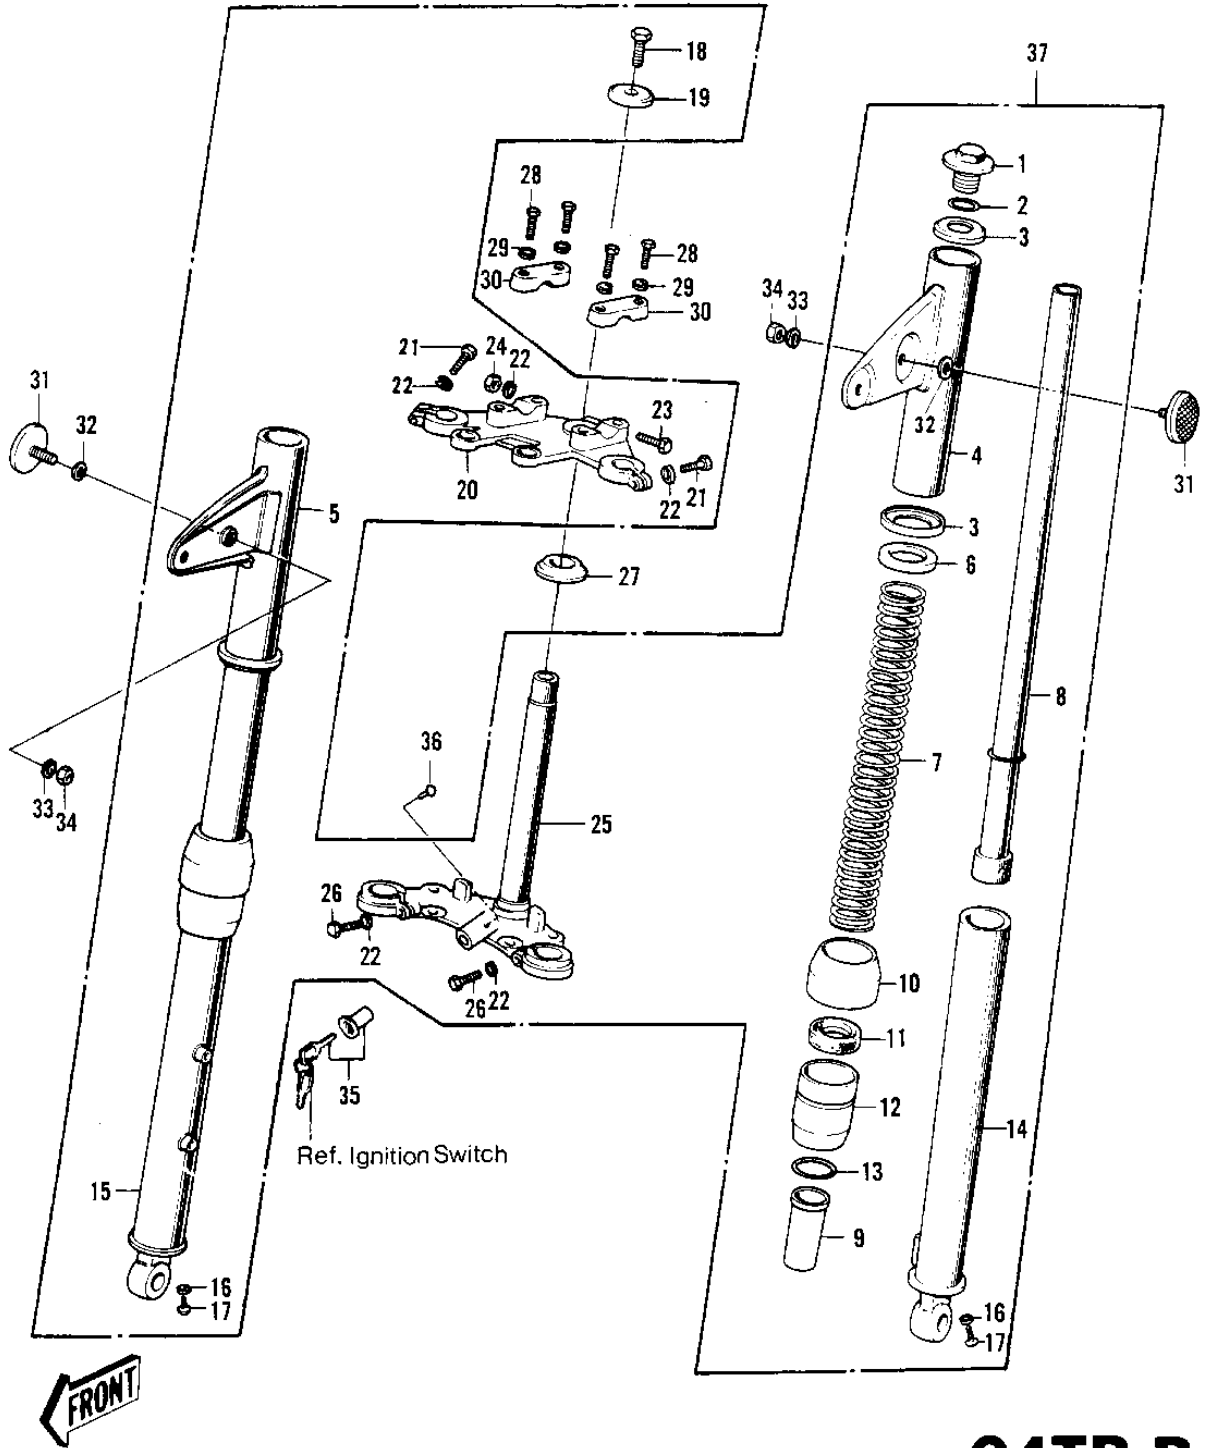

1970 PARTS DIAGRAM

FRONT FORK G4TR-B ('70-'73)

1970 PARTS LIST

FRONT FORK G4TR-B ('70-'73)

ITEM NAME	PART NUMBER	QUANTITY
BOLT-FORK TOP (Ref # 1)	44041-036	1
'O' RING INNER TUBE (Ref # 2)	44046-014	1
WASHER FORK COVER (Ref # 3)	44043-035	1
COVER-L.H FORK,BLACK (Ref # 4)	44033-042-21	1
COVER-R.H FORK,BLACK (Ref # 5)	44034-041-21	1
GASKET FORK COVER (Ref # 6)	44045-012	1
SPRING-FORK (Ref # 7)	44026-040	1
TUBE-FORK INNER (Ref # 8)	44013-034	1
GUIDE-FORK INNER TUBE (Ref # 9)	44015-013	1
DUST SHIELD FORK (Ref # 10)	44010-006	1
OIL SEAL (Ref # 11)	92049-1049	1
NUT FORK OUTER TUBE (Ref # 12)	44007-007	1
'O' RING OUTER TUBE (Ref # 13)	44046-012	1
TUBE,LH,FORK OUTER (Ref # 14)	44005-043	1
TUBE,RH,FORK OUTER (Ref # 15)	44006-041	1
GASKET FORK DRAIN PLG (Ref # 16)	44045-002	1
SCREW PAN HEAD 4X8 (Ref # 17)	220B0408	1
BOLT STRNG STEM HEAD (Ref # 18)	44041-007	1
WASHER STRNG STEM HD (Ref # 19)	44043-016	1
HEAD-STEERING STEM (Ref # 20)	44039-043	1
BOLT-HEX HEAD 10MM (Ref # 21)	44041-039	1
WASHER SPRING 10MM (Ref # 22)	461F1000	1
BOLT-HEX HEAD,10X30 (Ref # 23)	44041-041	1
NUT,10 M/M (Ref # 24)	314N1000	1
STEM-STEERING (Ref # 25)	44037-045	1
BOLT PINCH (Ref # 26)	44041-010	1
CONE LOWER BEARING (Ref # 27)	92047-004	1
BOLT 8X38 (Ref # 28)	92001-1405	2
WASHER SPRING 8MM (Ref # 29)	461F0800	1

1970 PARTS LIST

FRONT FORK G4TR-B ('70-'73)

ITEM NAME	PART NUMBER	QUANTITY
HOLDER UPPER HANDLEBAR (Ref # 30)	46012-004	1
REFLECTOR-REFLEX,FRNT (Ref # 31)	28001-011	1
WASHER PLAIN 5MM (Ref # 32)	411B0500	1
WASHER SPRING 5MM (Ref # 33)	461F0500	1
NUT,5MM (Ref # 34)	311B0500	1
LOCK ASSY,STEERING (Ref # 35)	27016-5025	2
SCREW RIVET (Ref # 36)	92099-001	1
FORK-FRONT,BLACK (Ref # 37)	44001-089-21	1