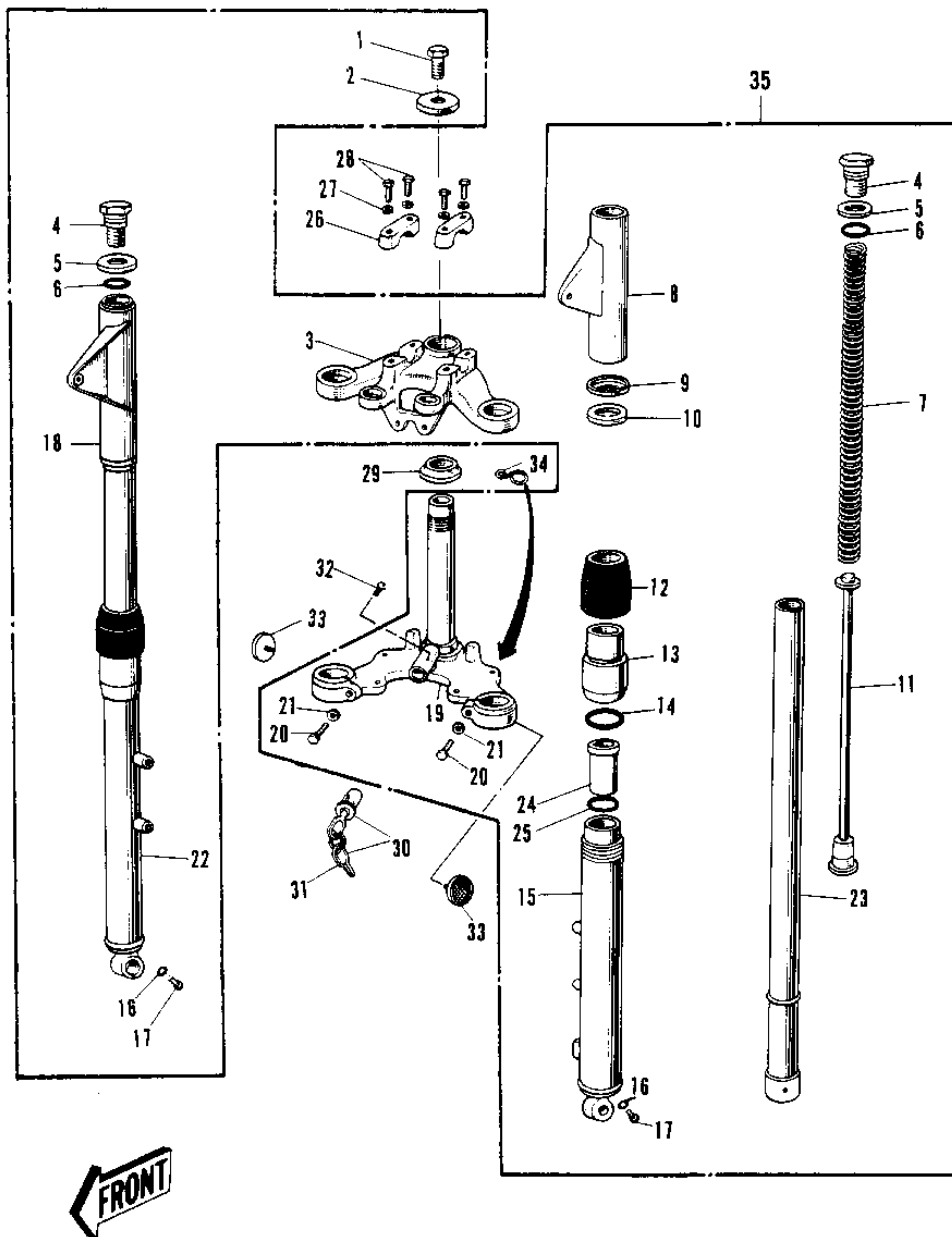

1970 PARTS DIAGRAM

FRONT FORK G4TR/A 1/2 ('70-'73)

G4TR/A

1970 PARTS LIST

FRONT FORK G4TR/A 1/2 ('70-'73)

ITEM NAME	PART NUMBER	QUANTITY
BOLT STRNG STEM HEAD (Ref # 1)	44041-007	1
WASHER STRNG STEM HD (Ref # 2)	44043-016	1
HEAD-STRNG STEM,BLACK (Ref # 3)	44039-034-21	2
BOLT FORK TOP (Ref # 4)	44041-022	1
WASHER FORK TOP (Ref # 5)	44043-014	1
'O' RING INNER TUBE (Ref # 6)	44046-014	1
SPRING-FORK (Ref # 7)	44026-029	2
COVER L.H FORK SILVER (Ref # 8)	44033-027-15	1
COVER-L.H FORK,BLACK (Ref # 8)	44033-027-21	1
WASHER FORK COVER (Ref # 9)	44043-035	1
GASKET FORK COVER (Ref # 10)	44045-012	1
HOLDER FORK SPRING (Ref # 11)	44028-008	1
DUST SHIELD FORK (Ref # 12)	44010-006	1
NUT FORK OUTER TUBE (Ref # 13)	44007-007	1
'O' RING OUTER TUBE (Ref # 14)	44046-012	1
TUBE,LH,FORK OUTER (Ref # 15)	44005-024-15	1
GASKET FORK DRAIN PLG (Ref # 16)	44045-002	1
SCREW PAN HEAD 4X8 (Ref # 17)	220B0408	1
COVER-R.H FORK SILVER (Ref # 18)	44034-026-15	1
COVER-R.H FORK,BLACK (Ref # 18)	44034-026-21	1
STEM STEERING (Ref # 19)	44037-027	1
BOLT HEX HEAD 10X32 (Ref # 20)	113B1032	1
WASHER SPRING 10MM (Ref # 21)	461F1000	1
TUBE,RH,FORK OUTER (Ref # 22)	44006-023-15	1
TUBE-INNER (Ref # 23)	44013-029	2
GUIDE FORK INNER TUBE (Ref # 24)	44015-012	1
OIL SEAL (Ref # 25)	92049-1049	2
HOLDER UPPER HANDLEBAR (Ref # 26)	46012-004	1
HOLDER-HANDLEBAR (Ref # 26)	46012-008	1

1970 PARTS LIST

FRONT FORK G4TR/A 1/2 ('70-'73)

ITEM NAME	PART NUMBER	QUANTITY
WASHER SPRING 8MM (Ref # 27)	461F0800	1
BOLT 8X38 (Ref # 28)	92001-1405	2
CONE LOWER BEARING (Ref # 29)	92047-004	1
LOCK ASSY,STEERING (Ref # 30)	27016-5025	2
SCREW RIVET (Ref # 32)	92099-001	1
REFLECTOR REFLEX (Ref # 33)	28001-007	1
CLAMP-CABLE (Ref # 34)	92037-046	1
FRONT FORK ASY,SILVER (Ref # 35)	44001-071-15	1
FORK-FRONT,BLACK (Ref # 35)	44001-071-21	1