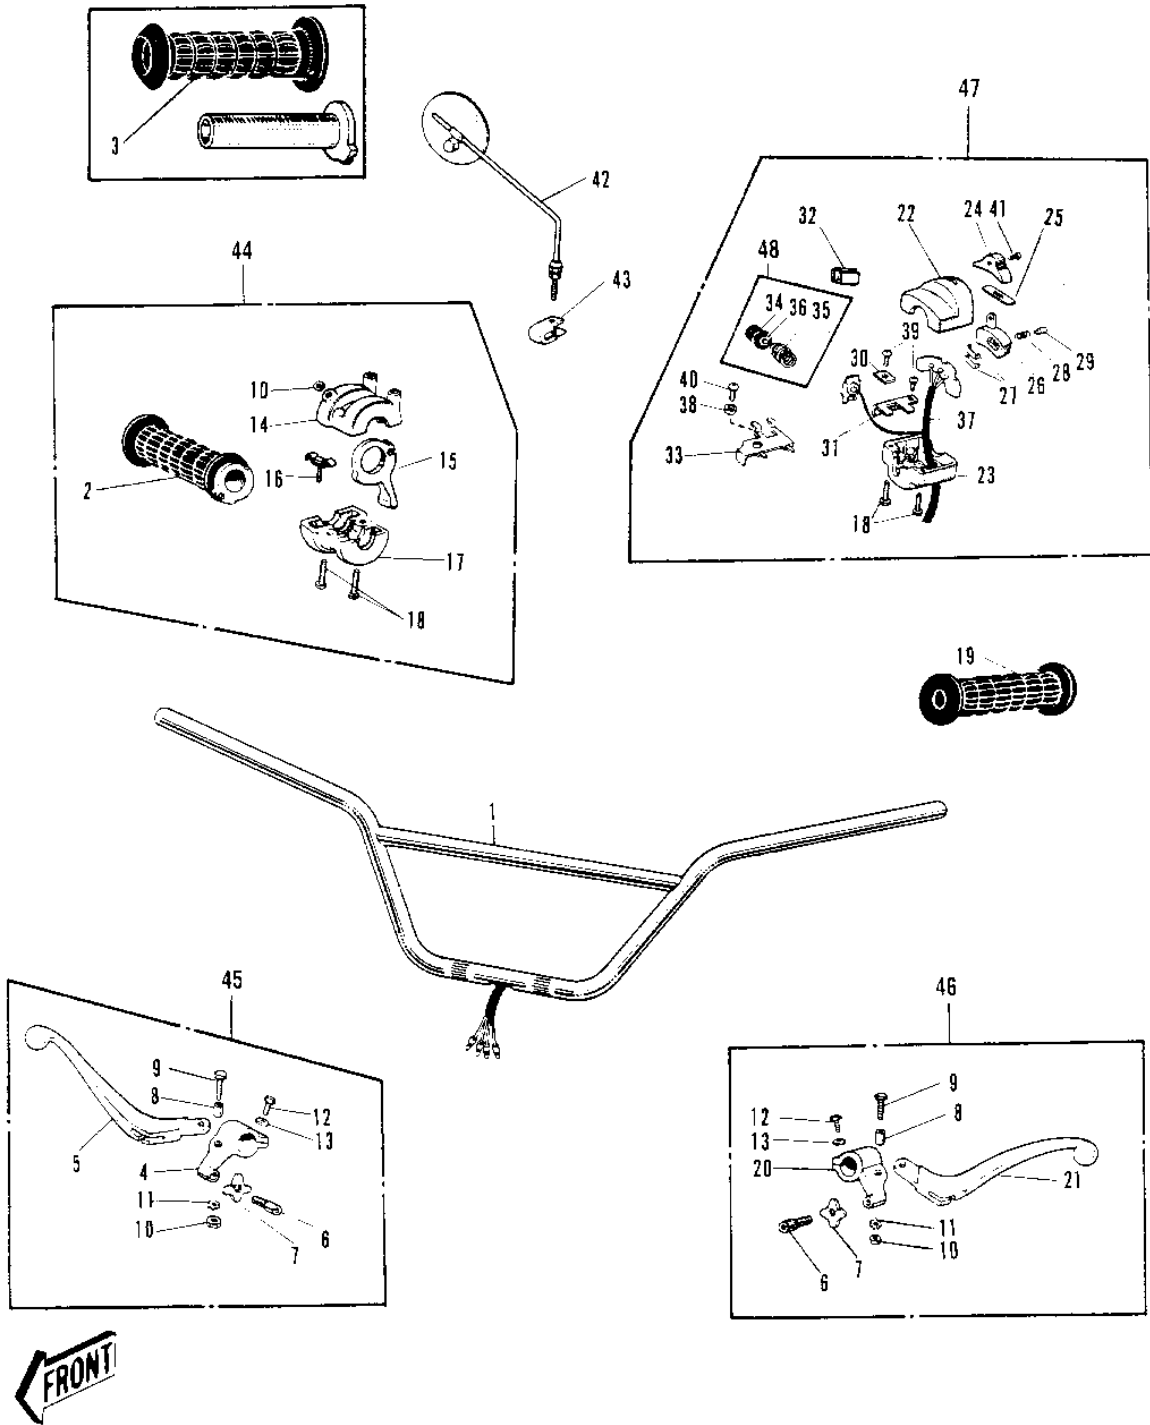

1970 PARTS DIAGRAM

HANDLEBAR G4TR/A 1/2 ('70-'73)

G4TR/A