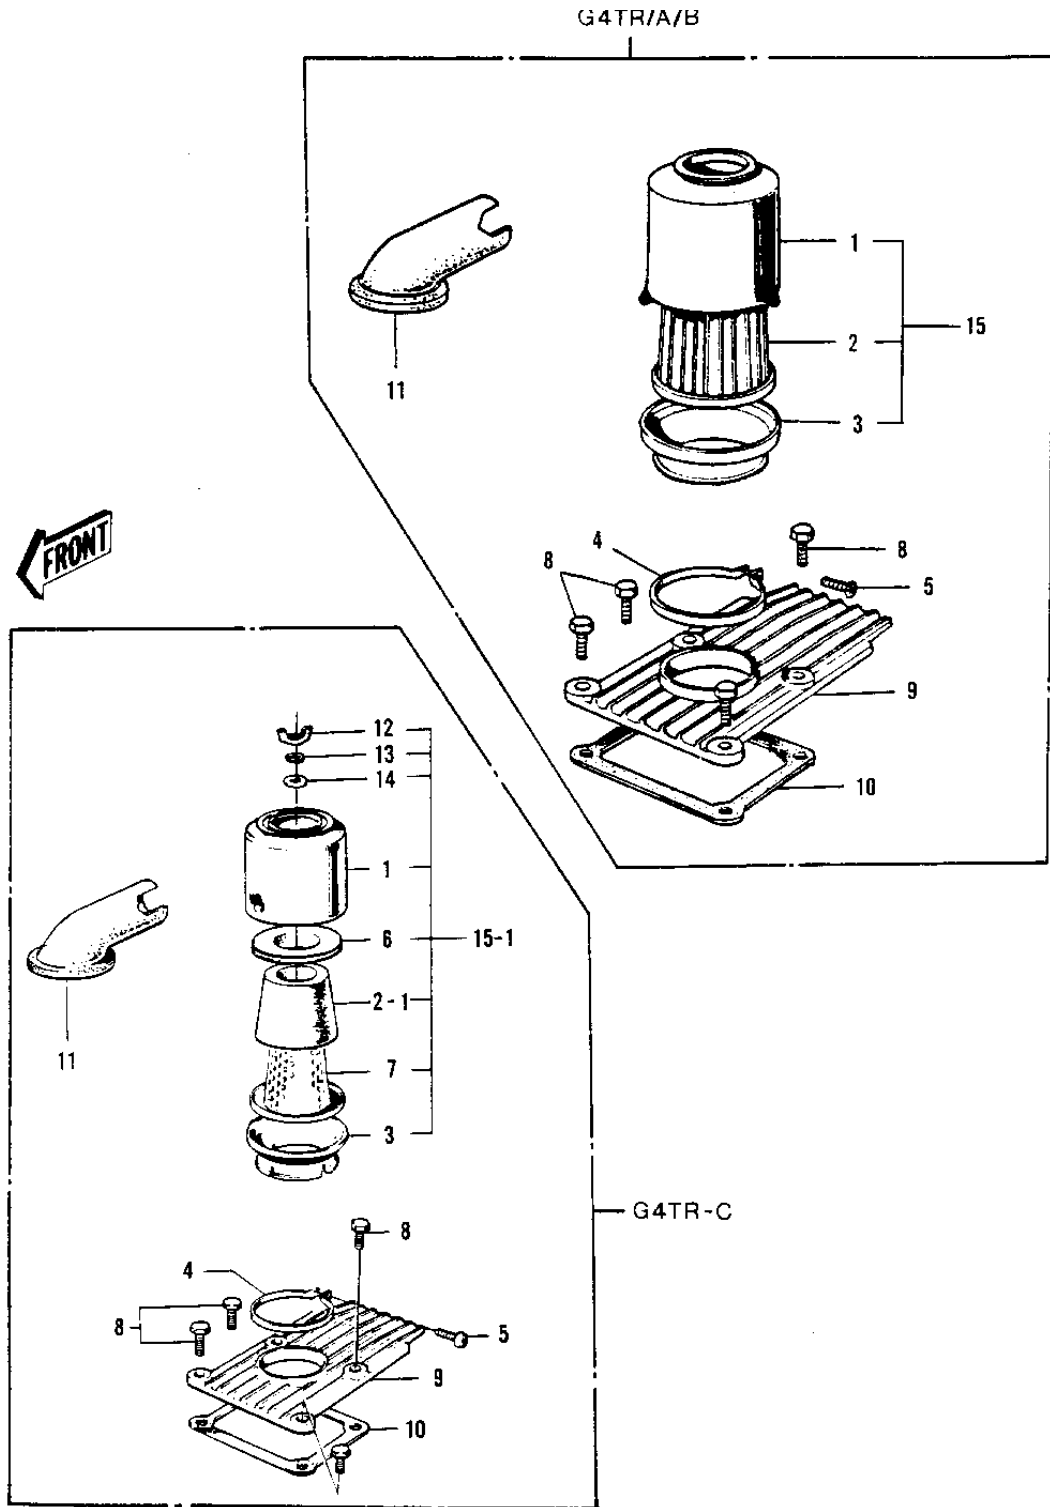

## 1970 PARTS DIAGRAM

AIR CLEANER ('70-'73)

## 1970 PARTS LIST

AIR CLEANER ('70-'73)

ITEM NAME	PART NUMBER	QUANTITY
BODY-AIR CLEANER,CR (Ref # 1)	11011-010-79	2
ELEMENT,AIR,CLNR (Ref # 2)	11013-027	1
ELEMENT,AIR,CLNR (Ref # 2-1)	11013-037	1
CAP AIR CLEANER B (Ref # 3)	11012-013	1
CLAMP AIR CLEANER (Ref # 4)	92037-018	1
SCREW PAN HEAD 6X25 (Ref # 5)	220B0625	1
CAP-AIR CLEANER (Ref # 6)	11012-031	1
HOLDER-AIR CLEANER (Ref # 7)	11014-008	1
BOLT-UPSET,6X20 (Ref # 8)	112G0620	1
INLET PIPE,F.BLACK (Ref # 9)	11015-019-21	2
GASKET INLET PIPE (Ref # 10)	11017-004	1
AIR DUCT (Ref # 11)	14073-003	1
NUT-WING,6MM (Ref # 12)	92015-030	1
WASHER SPRING 6MM (Ref # 13)	461F0600	1
WASHER PLAIN 6MM (Ref # 14)	411B0600	1
AIR CLEANER ASSY (Ref # 15)	11010-037	1
AIR CLEANER ASSY,CR (Ref # 15-1)	11010-059-79	1