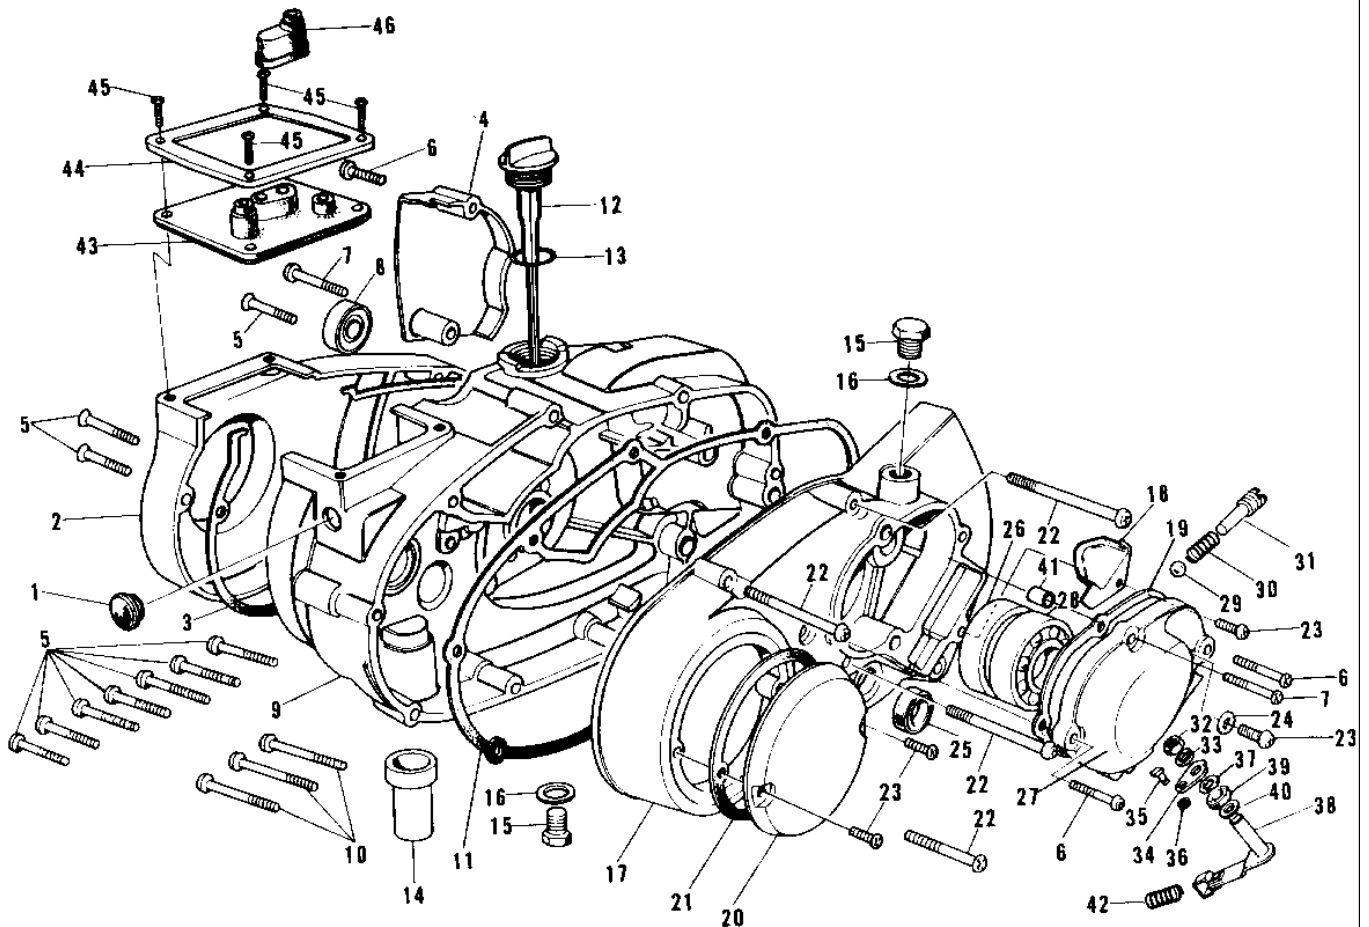

## 1970 PARTS DIAGRAM

ENGINE COVERS G4TR-B/C 1/2 ('70-'73)

## 1970 PARTS LIST

ENGINE COVERS G4TR-B/C 1/2 ('70-'73)

ITEM NAME	PART NUMBER	QUANTITY
SCREW PAN HEAD 6X65 (Ref # 22)	220B0665	1
SCREW PAN HEAD 6X12 (Ref # 23)	220B0612	1
WASHER OIL PUMP BANJO (Ref # 24)	92022-077	1
SEAL-OIL (Ref # 25)	92049-1249	1
OIL SEAL SC38556 (Ref # 26)	92050-012	1
CAP ASSY-L-H-ENG COV (Ref # 27)	14075-003	1
CAP ASSY,ENG COV,BUFF (Ref # 27)	14075-1001	2
BEARING BALL #6005 (Ref # 28)	601B6005	1
BALL STEEL 1/4' (Ref # 29)	600A0800	1
SPRING (Ref # 30)	92081-075	1
PLUG L.H ENG COV CAP (Ref # 31)	92066-015	1
NUT 6MM (Ref # 32)	312B0600	1
WASHER SPRING 6MM (Ref # 33)	461F0600	1
LEVER A (Ref # 34)	13204-002	1
RETAINER SHIFT ROD (Ref # 35)	13197-001	1
CIRCLIP SELD BEM FIT (Ref # 36)	482K4000	1
WASHER WAVE (Ref # 37)	13211-001	1
SHAFT ASY-SHIFT LEVER (Ref # 38)	13234-002	1
OIL SEAL,VC8144 (Ref # 39)	92054-015	1
WASHER PLAIN 8MM (Ref # 40)	410B0800	1
PIN,DOWEL,10X8.2X14 (Ref # 41)	92043-1037	1
SPRING-CHANGE CABLE (Ref # 42)	92081-099	1
CAP-CARBURETOR (Ref # 43)	14038-032	1
HOLDER-CARBURETOR CAP (Ref # 44)	14065-004	1
SCREW PAN HEAD 5X10 (Ref # 45)	220B0510	1
GROMMET CARB CAP (Ref # 46)	14038-006	1