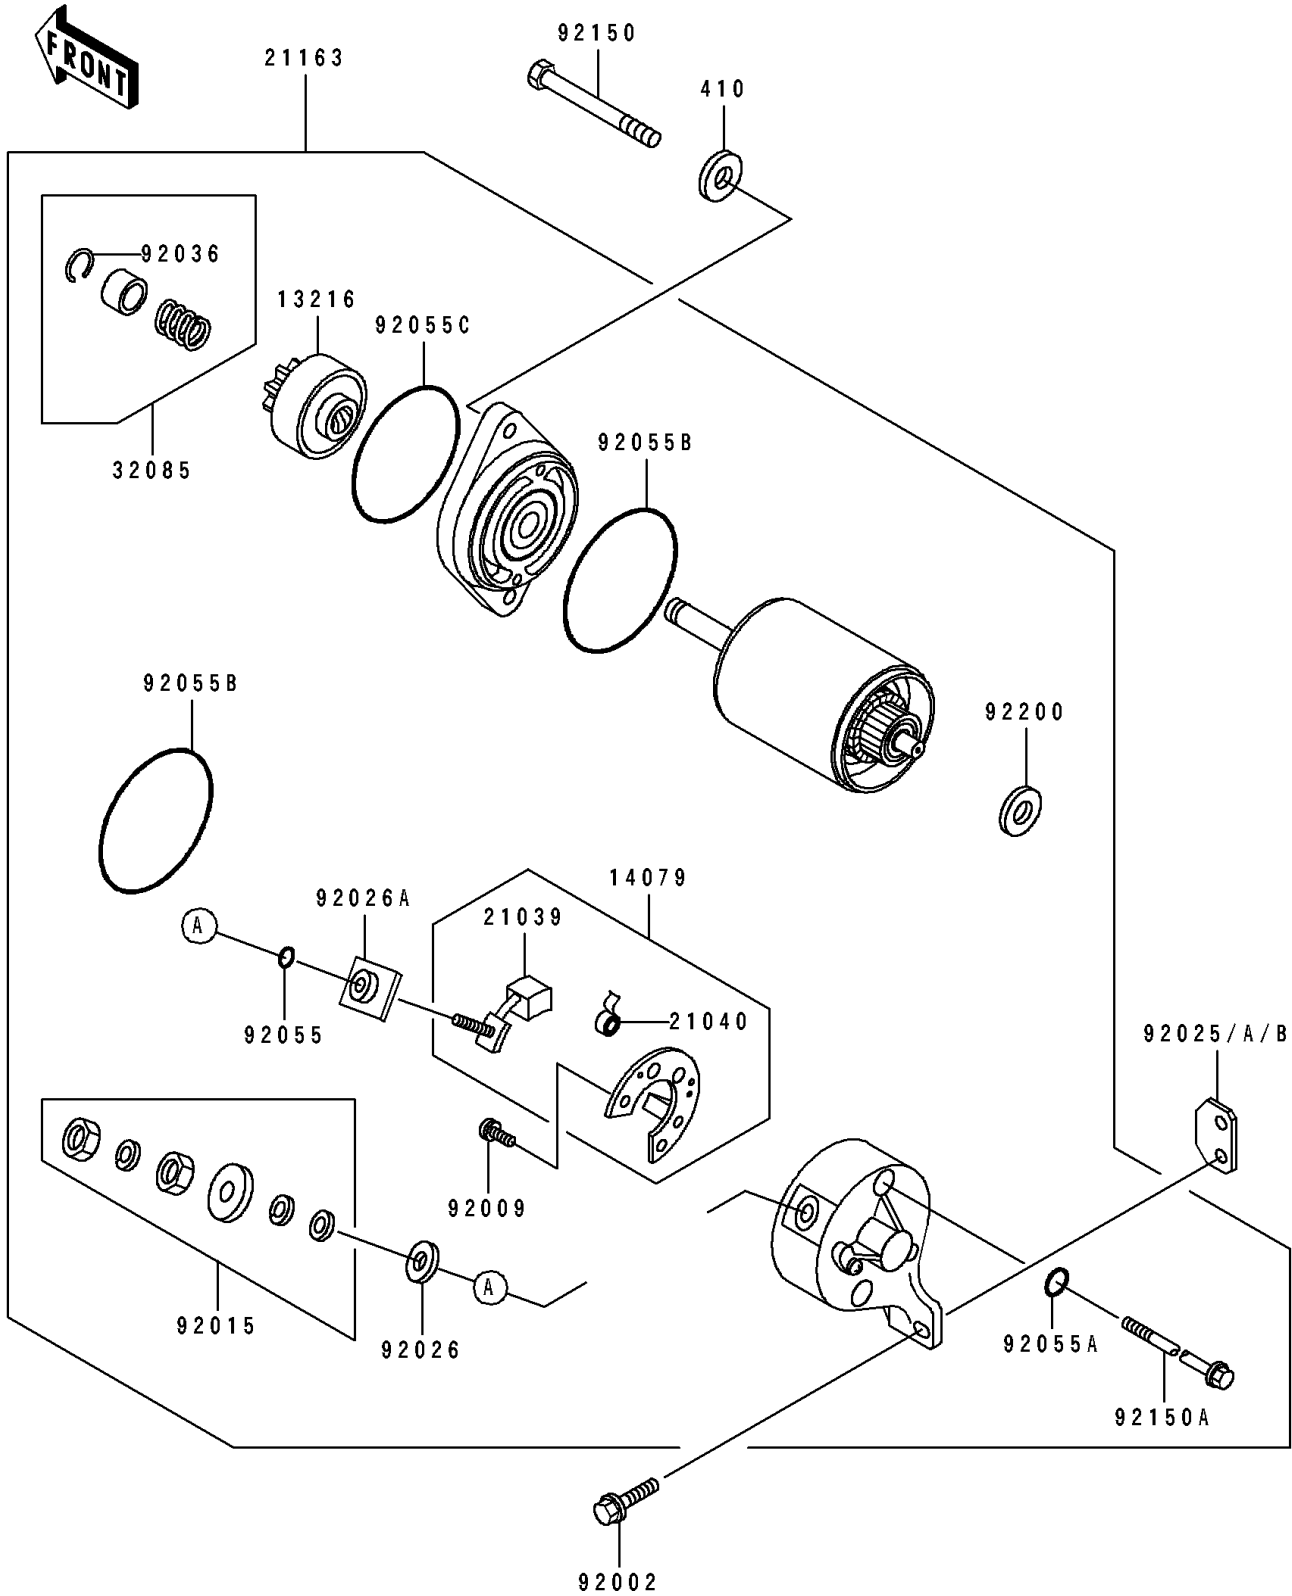

1991 JET SKI® 550 SX PARTS DIAGRAM

Starter Motor

E1840

1991 JET SKI® 550 SX PARTS LIST

Starter Motor

ITEM NAME	PART NUMBER	QUANTITY
GEAR-COMP,SPUR (Ref # 13216)	13216-3703	1
HOLDER-ASSY,BRUSH (Ref # 14079)	14079-3706	1
BRUSH,CARBON(+) (Ref # 21039)	21039-3704	1
SPRING-BRUSH (Ref # 21040)	21040-3701	1
STARTER-ELECTRIC (Ref # 21163)	21163-3710	1
STOPPER,GEAR (Ref # 32085)	32085-3718	1
BOLT,6X20 (Ref # 92002)	92002-3755	1
SCREW,4X10 (Ref # 92009)	92009-3785	1
NUT,STARTER TERMINAL (Ref # 92015)	92015-3820	1
SHIM,STARTER,T=0.4 (Ref # 92025)	92025-3012	1
SHIM,STARTER,T=0.6 (Ref # 92025A)	92025-3013	1
SHIM,STARTER,T=0.8 (Ref # 92025B)	92025-3014	1
SPACER,TERMINAL,OUT (Ref # 92026)	92026-3704	1
SPACER,TERMINAL,IN (Ref # 92026A)	92026-3705	1
RING-SNAP (Ref # 92036)	92036-517	1
RING-O,STARTER TERMINAL (Ref # 92055)	92055-3728	1
RING-O,BOLT (Ref # 92055A)	92055-3729	1
RING-O,YOKE (Ref # 92055B)	92055-3730	1
RING-O (Ref # 92055C)	92055-516	1
BOLT,8X75 (Ref # 92150)	92150-3756	1
BOLT,5X120 (Ref # 92150A)	92150-3783	1
WASHER,THRUST (Ref # 92200)	92200-3734	1
WASHER-PLAIN-SMALL,8MM (Ref # 410)	410S0800	1