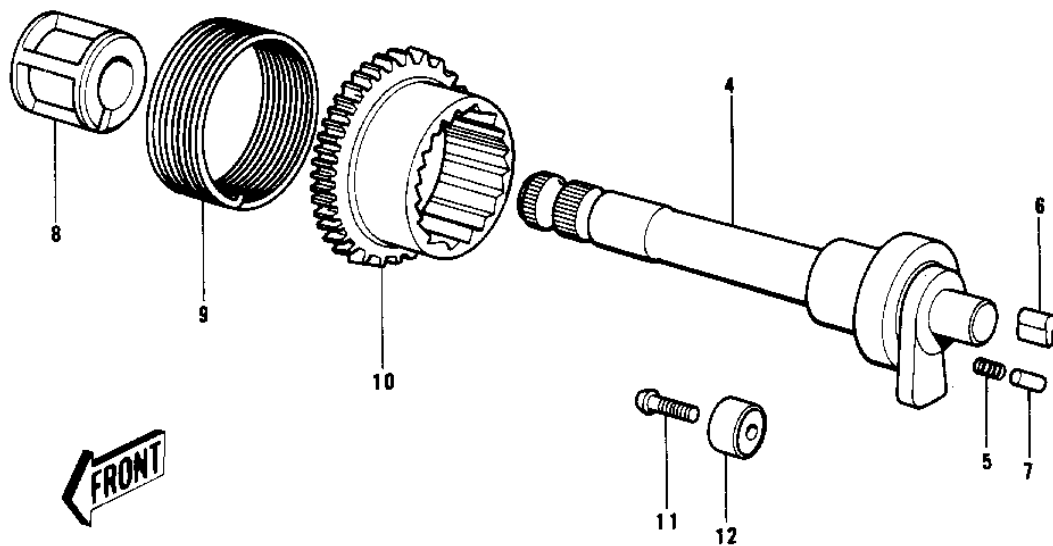

1970 PARTS DIAGRAM

KICKSTARTER MECHANISM ('70-'73)

1970 PARTS LIST

KICKSTARTER MECHANISM ('70-'73)

| ITEM NAME | PART NUMBER | QUANTITY |
|---------------------------------|-------------|----------|
| PEDAL,KICKSTARTER (Ref # 1) | 13064-012 | 1 |
| RUBBER KICK PEDAL (Ref # 2) | 13063-002 | 1 |
| BOLT-SMALL-UPSET 8X25 (Ref # 3) | 115G0825 | 1 |
| SHAFT-KICK (Ref # 4) | 13066-1022 | 3 |
| SPRING KICK PAWL (Ref # 5) | 92081-014 | 1 |
| PAWL KICKSTARTER (Ref # 6) | 13069-005 | 1 |
| P/N,KICKSTARTER PAWL (Ref # 7) | 92043-013 | 2 |
| GUIDE KICK SPRING (Ref # 8) | 13070-003 | 1 |
| SPRING KICKSTARTER (Ref # 9) | 92083-004 | 1 |
| GEAR KICKSTARTER (Ref # 10) | 13068-007 | 1 |
| SCREW CNTSNK HD 6X20 (Ref # 11) | 221B0620 | 1 |
| STOPPER KICKSTARTER (Ref # 12) | 13072-003 | 1 |