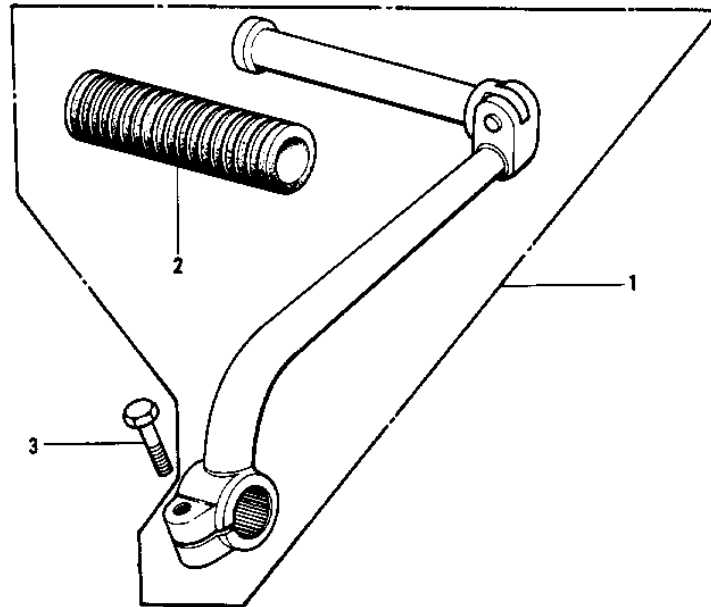

1970 PARTS DIAGRAM

KICKSTARTER MECHANISM ('70-'73)

1970 PARTS LIST

KICKSTARTER MECHANISM ('70-'73)

| ITEM NAME | PART NUMBER | QUANTITY |
|---------------------------------|-------------|----------|
| PEDAL,KICKSTARTER (Ref # 1) | 13064-012 | 1 |
| RUBBER KICK PEDAL (Ref # 2) | 13063-002 | 1 |
| BOLT-SMALL-UPSET 8X25 (Ref # 3) | 115G0825 | 1 |
| SHAFT-KICK (Ref # 4) | 13066-1022 | 3 |
| SPRING KICK PAWL (Ref # 5) | 92081-014 | 1 |
| PAWL KICKSTARTER (Ref # 6) | 13069-005 | 1 |
| P/N,KICKSTARTER PAWL (Ref # 7) | 92043-013 | 2 |
| GUIDE KICK SPRING (Ref # 8) | 13070-003 | 1 |
| SPRING KICKSTARTER (Ref # 9) | 92083-004 | 1 |
| GEAR KICKSTARTER (Ref # 10) | 13068-007 | 1 |
| SCREW CNTSNK HD 6X20 (Ref # 11) | 221B0620 | 1 |
| STOPPER KICKSTARTER (Ref # 12) | 13072-003 | 1 |