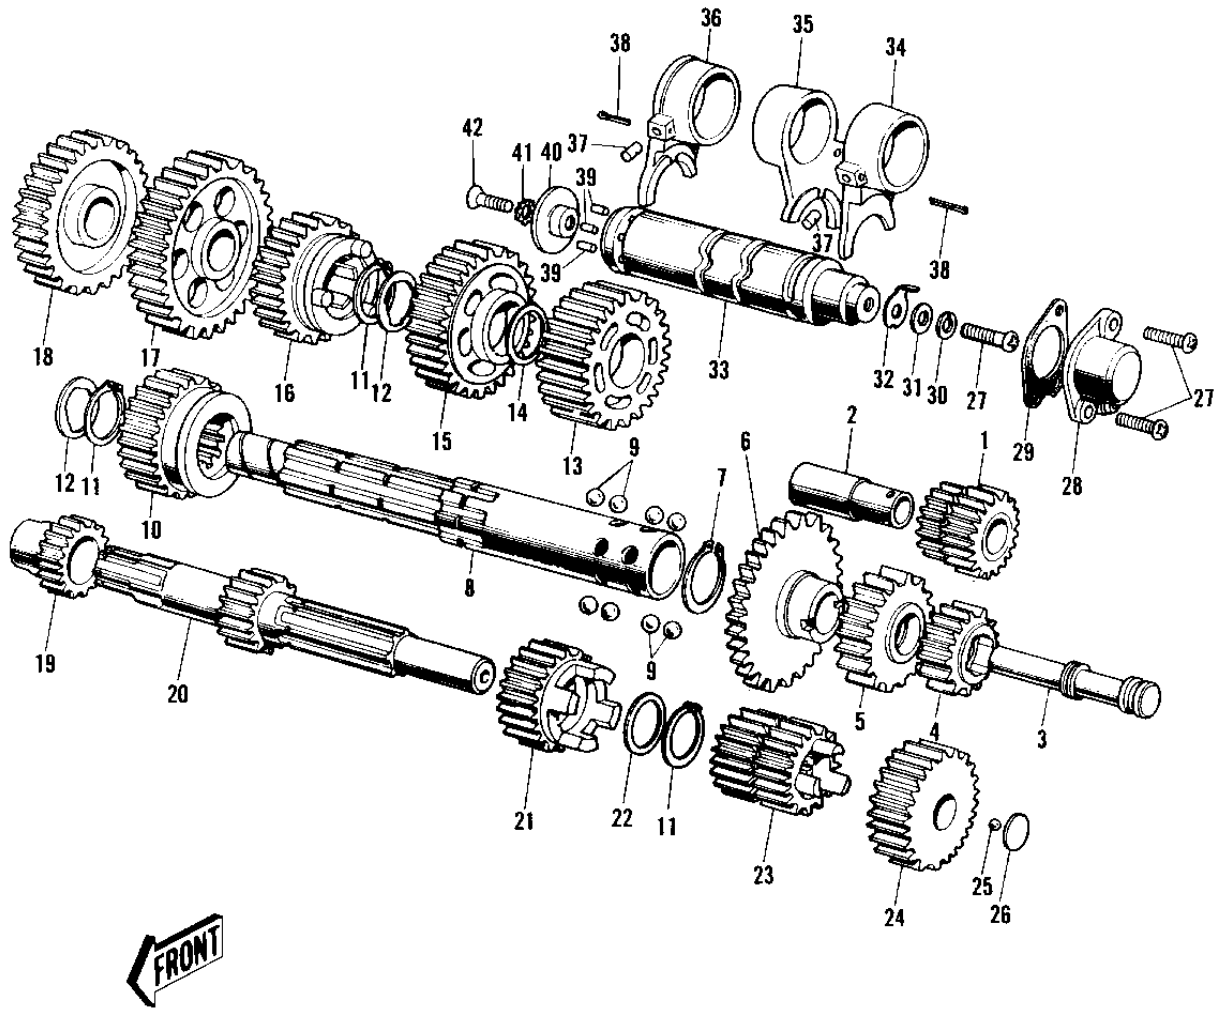

## 1970 PARTS DIAGRAM

TRANSMISSION/CHANGE DRUM 1/2 ('70-'73)

## 1970 PARTS LIST

TRANSMISSION/CHANGE DRUM 1/2 ('70-'73)

ITEM NAME	PART NUMBER	QUANTITY
GEAR COUNTER (Ref # 1)	13177-005	1
SHAFT COUNTER (Ref # 2)	13180-001	1
ROD,SHIFT (Ref # 3)	49047-1005	2
GEAR LOW (Ref # 4)	13177-001	1
GEAR HIGH (Ref # 5)	13177-004	1
ENGINE SPROCKET 15T (Ref # 6)	13144-038	1
CIRCLIP 24MM (Ref # 7)	480J2400	1
SHAFT-OUTPUT (Ref # 8)	13128-035	2
BALL STEEL 5/16" (Ref # 9)	600A1000	1
TOP GEAR OUTPUT SHAFT (Ref # 10)	13137-012	1
CIRCLIP (Ref # 11)	92033-014	1
WASHER-LOCK (Ref # 12)	92024-030	1
3RD GEAR OUTPUT SHAFT (Ref # 13)	13133-005	1
WASHER THRUST (Ref # 14)	92022-146	1
2ND GEAR OUTPUT SHAFT (Ref # 15)	13131-008	1
GEAR-TRANSMISSION SPU (Ref # 16)	13129-1708	1
LOW GEAR OUTPUT SHAFT (Ref # 17)	13129-010	1
IDLE GEAR (Ref # 18)	13073-004	1
PINION KICKSTARTER (Ref # 19)	13075-004	1
SHAFT,DRIVE (Ref # 20)	13127-032	1
4TH GEAR,DRIVE (Ref # 21)	13129-1053	1
WASHER THRUST (Ref # 22)	92022-118	1
2ND&3RD GEAR,DRIVE (Ref # 23)	13129-1052	1
GEAR,INPUT TOP,24T (Ref # 24)	13129-1927	1
BALL STEEL 7/32" (Ref # 25)	600A0700	1
WASHER THRUST (Ref # 26)	92022-115	1
SCREW PAN HEAD 6X16 (Ref # 27)	220B0616	1
SWITCH,NEUTRAL (Ref # 28)	13151-1001	2
GASKET NEUTRAL SWITCH (Ref # 29)	13146-002	1

## 1970 PARTS LIST

TRANSMISSION/CHANGE DRUM 1/2 ('70-'73)

ITEM NAME	PART NUMBER	QUANTITY
WASHER SPRING 6MM (Ref # 30)	461F0600	1
WASHER PLAIN 6MM (Ref # 31)	410B0600	1
ROTOR,NEUTRAL INDICTR (Ref # 32)	21007-1003	1
DRUM ASSY-GEAR CHANGE (Ref # 33)	13239-005	2
FORK SELECTOR 3RD (Ref # 34)	13140-009	1
FORK SELECTOR 4TH-TOP (Ref # 35)	13140-017	1
FORK SELECTOR LOW-2ND (Ref # 36)	13140-010	1
PIN SELECT FORK GUIDE (Ref # 37)	92043-005	1
PIN COTTER 3.0X20 (Ref # 38)	550D3020	1
PIN GEAR CHANGE DRUM (Ref # 39)	92042-014	1
PLATE CHANGE DRUM PIN (Ref # 40)	13142-008	1
WASHER LOCK 6MM (Ref # 41)	464H0600	1
SCREW PAN HEAD 6X12 (Ref # 42)	220B0612	1