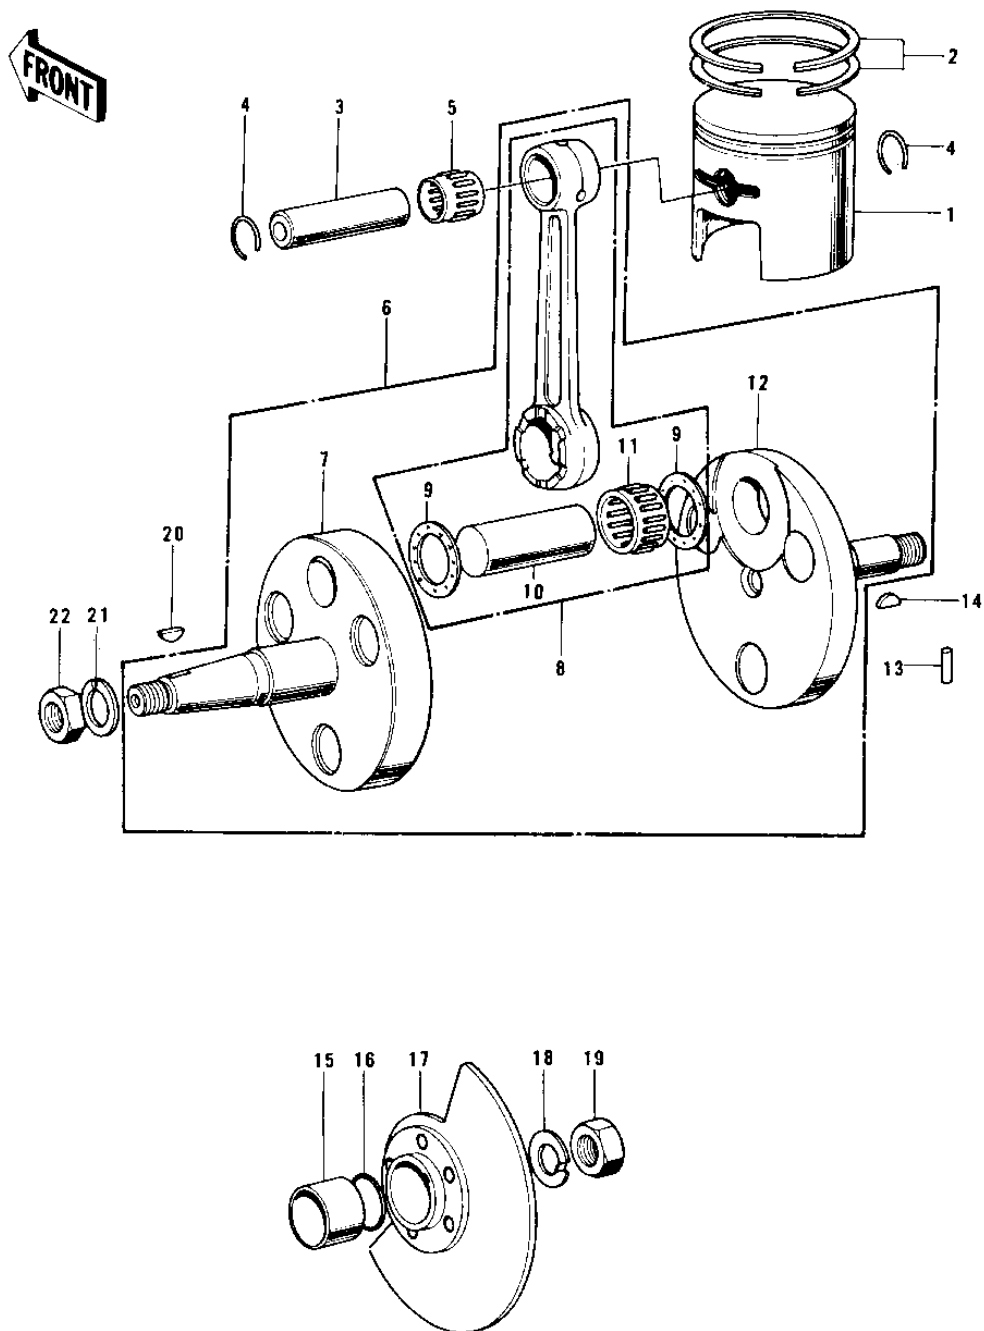

## 1970 PARTS DIAGRAM

CRANKSHAFT/PISTON/ROTARY VALVE ('70-'73)

## 1970 PARTS LIST

CRANKSHAFT/PISTON/ROTARY VALVE ('70-'73)

ITEM NAME	PART NUMBER	QUANTITY
PISTON STD (Ref # 1)	13001-037	1
PISTON 0.020' O.S (Ref # 1)	13029-036	1
PISTON 0.040' O.S (Ref # 1)	13027-036	1
RING SET STD (Ref # 2)	13008-023	1
RING SET 0.020' O,S (Ref # 2)	13025-026	1
RING SET 0.040' O,S (Ref # 2)	13024-030	1
PIN-PISTON (Ref # 3)	13002-007	1
CIRCLIP PISTON PIN (Ref # 4)	92036-007	1
BRG N72KTV030 (Ref # 5)	13033-028	1
CRANK&CONROD ASSY (Ref # 6)	13036-034	4
CRANKSHAFT L.H (Ref # 7)	13037-018	1
CRANKSHAFT,L.H (Ref # 7)	13037-044	1
CONNECTING ROD SET (Ref # 8)	13044-008	1
CONNECTING ROD SET (Ref # 8)	13044-019	1
WASHER SIDE (Ref # 9)	92025-005	1
WASHER-SIDE (Ref # 9)	92025-047	1
CRANK PIN (Ref # 10)	13035-008	1
CRANK PIN (Ref # 10)	13035-025	1
NEEDLE BEARING BG END (Ref # 11)	13034-018	1
NEEDLE BEARING-BG END (Ref # 11)	13034-025	1
CRANKSHAFT R.H (Ref # 12)	13038-012	1
CRANKSHAFT,R.H (Ref # 12)	13038-040	1
PIN DOWEL 4X10 (Ref # 13)	610A0410	1
WOODRUFF KEY PRY PINI (Ref # 14)	92038-003	1
COLLAR CRANKSHAFT (Ref # 15)	92027-022	1
"O" RING,16MM (Ref # 16)	670B2016	1
VALVE ROTARY DISC (Ref # 17)	12001-004	1
WASHER LOCK 12MM (Ref # 18)	92024-003	1
NUT 12MM (Ref # 19)	92015-006	1

## 1970 PARTS LIST

CRANKSHAFT/PISTON/ROTARY VALVE ('70-'73)

ITEM NAME	PART NUMBER	QUANTITY
WOODRUFF KEY (Ref # 20)	510A3200	1
WASHER SPRING 10MM (Ref # 21)	461F1000	1
NUT,10MM (Ref # 22)	314B1000	1