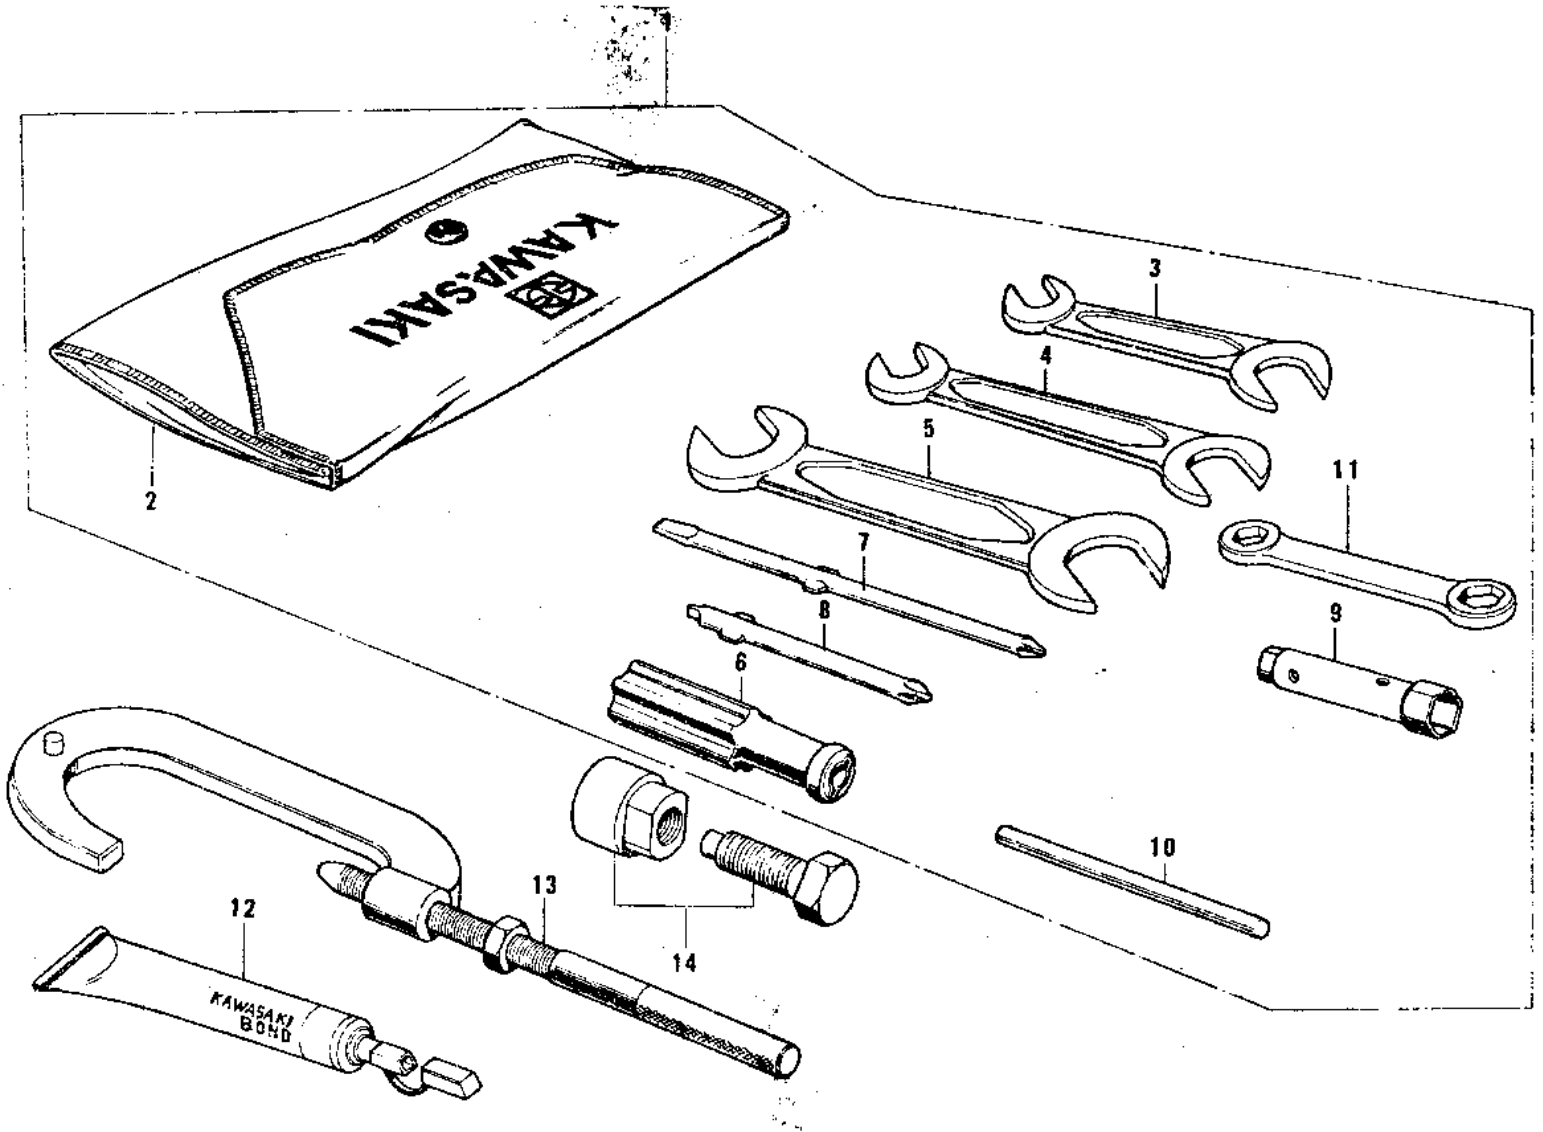

1969 PARTS DIAGRAM

OWNER TOOLS/SPECIAL SERVICE TOOLS ('74')

1969 PARTS LIST

OWNER TOOLS/SPECIAL SERVICE TOOLS ('74')

ITEM NAME	PART NUMBER	QUANTITY
UNAVAILABLE IN PRICE BOOK (Ref # 1)	56007-039	1
*** N.L.A. *** (Canada) (Ref # 1)	56007-035	1
BAG, TOOL (Ref # 2)	56008-010	1
WRENCH,OPEN,8X10 (Ref # 3)	92126-001	1
WRENCH,OPEN END,12X13 (Ref # 4)	92126-002	1
TOOL-WRENCH,OPEN END, (Ref # 5)	92110-1153	1
92106-1001 (Canada) (Ref # 6)	92106-002	1
TOOL-DRIVER (Ref # 7)	92107-1052	1
SCREW DRIVER #3 PHLIP (Ref # 8)	92107-005	1
WRENCH,BOX,17X21 (Ref # 9)	92110-012	1
92111-005 (Canada) (Ref # 10)	92111-007	1
BAR,SPARK PLUG WRENCH (Ref # 10)	92111-005	1
92110-1022 (Canada) (Ref # 11)	92108-009	1
LIQUID GASKET (Ref # 12)	92104-002	1
57001-1243 (Canada) (Ref # 13)	56019-040	1
57001-252 (Canada) (Ref # 14)	56019-033	1