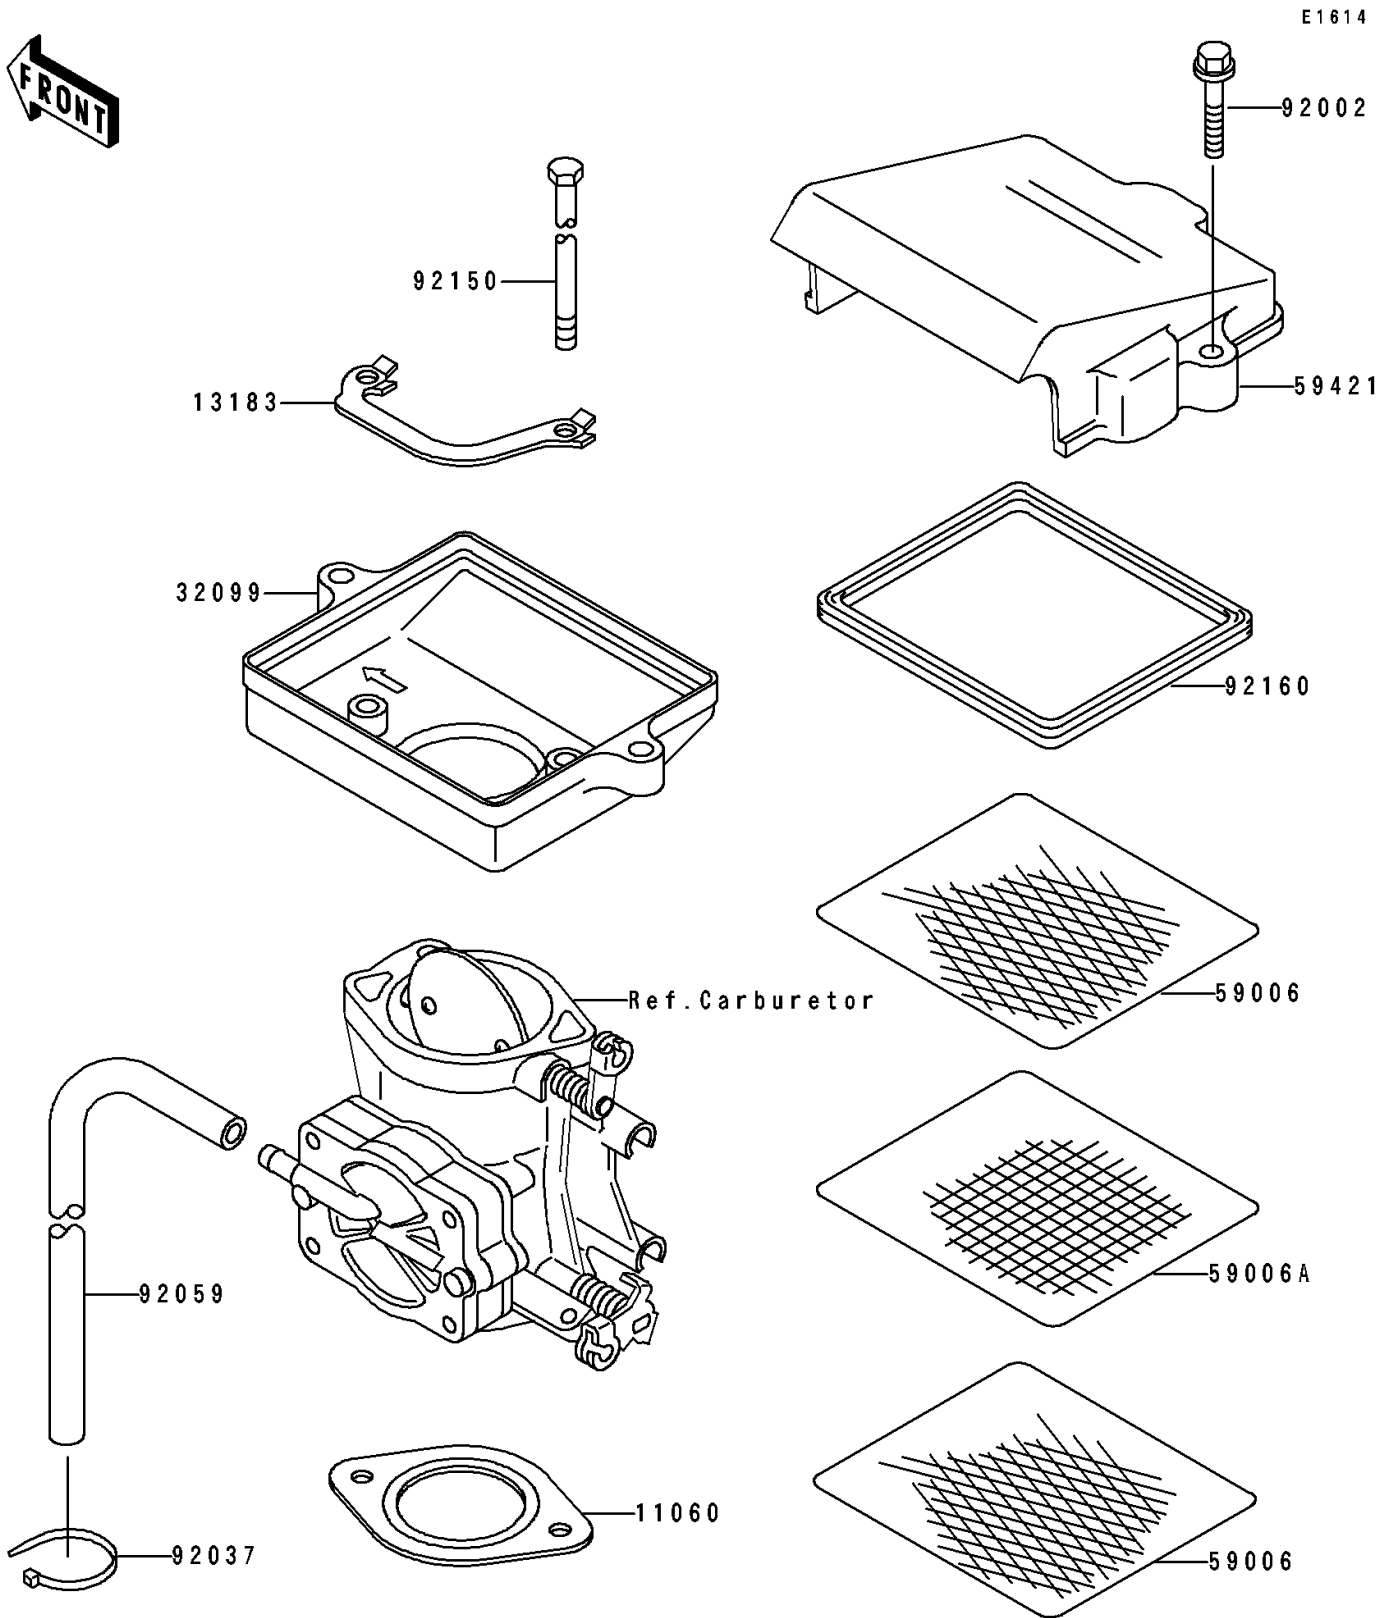

1991 JET SKI® 550 SX PARTS DIAGRAM

Flame Arrester

1991 JET SKI® 550 SX PARTS LIST

Flame Arrester

ITEM NAME	PART NUMBER	QUANTITY
GASKET,CARBURETOR (Ref # 11060)	11060-3716	1
PLATE (Ref # 13183)	13183-3726	1
CASE,FLAME ARRESTER (Ref # 32099)	32099-3753	1
ARRESTER-FLAME (Ref # 59006)	59006-3707	1
ARRESTER-FLAME (Ref # 59006A)	59006-3708	1
COVER-INTAKE (Ref # 59421)	59421-3721	1
BOLT,6X30 (Ref # 92002)	92002-3726	1
CLAMP (Ref # 92037)	92037-1173	1
TUBE,5.8X10.8X280 (Ref # 92059)	92059-3819	1
BOLT,6X125 (Ref # 92150)	92150-3784	1
DAMPER (Ref # 92160)	92160-3704	1