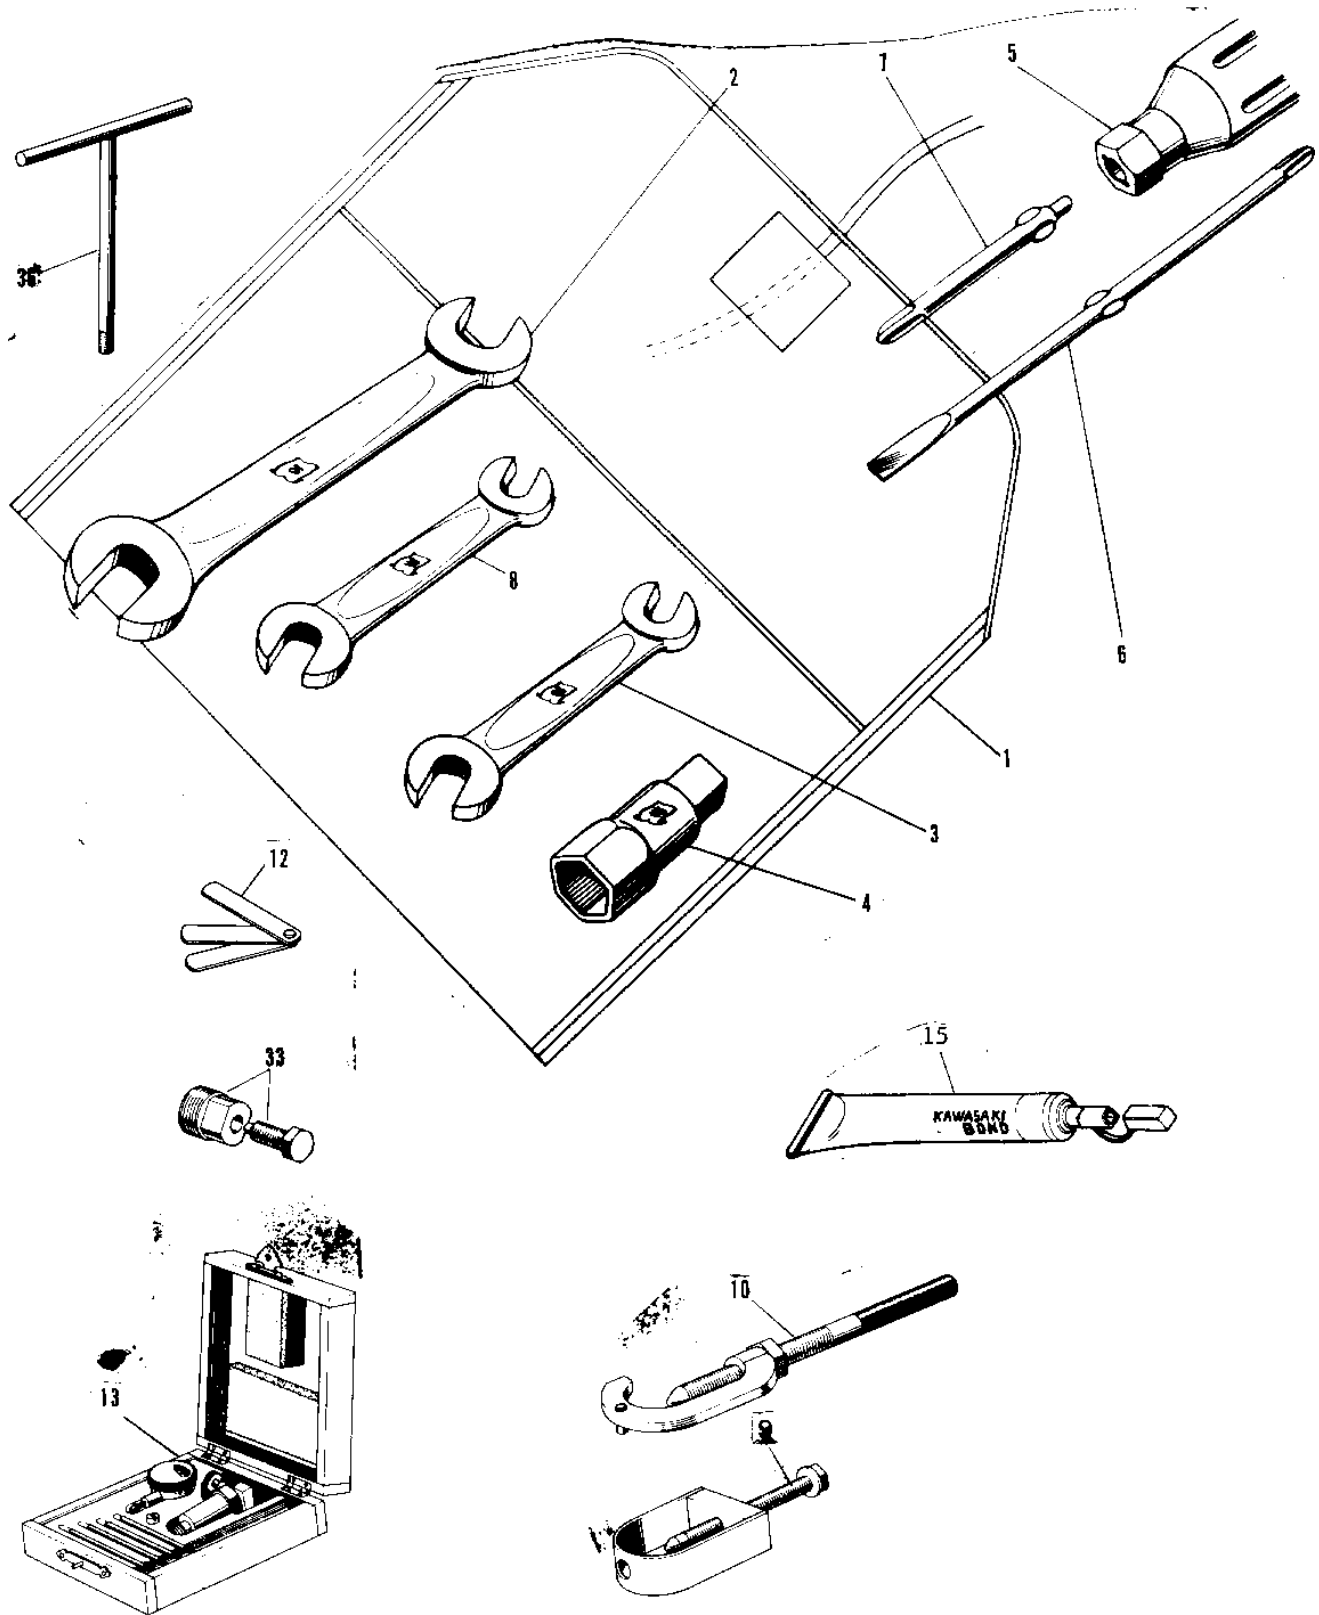

1969 PARTS DIAGRAM

OWNER TOOLS/SPECIAL SERVICE TOOLS ('69')

1969 PARTS LIST

OWNER TOOLS/SPECIAL SERVICE TOOLS ('69')

ITEM NAME	PART NUMBER	QUANTITY
*** N.L.A.*** (Canada) (Ref # 1~8)	56007-019	1
BAG,TOOL (Ref # 1)	56008-008	1
*** N.L.A.*** (Canada) (Ref # 2)	960B1719	1
*** N.L.A.*** (Canada) (Ref # 3)	960B1014	1
92110-012 (Canada) (Ref # 4)	92110-003	1
UNAVAILABLE IN PRICE BOOK (Ref # 5)	92106-003	1
TOOL-DRIVER (Ref # 6)	92107-1052	1
SCREW DRIVER #3 PHLIP (Ref # 7)	92107-005	1
UNAVAILABLE IN PRICE BOOK (Ref # 8)	960B1013	1
LIQUID GASKET (Ref # 15)	92104-002	1