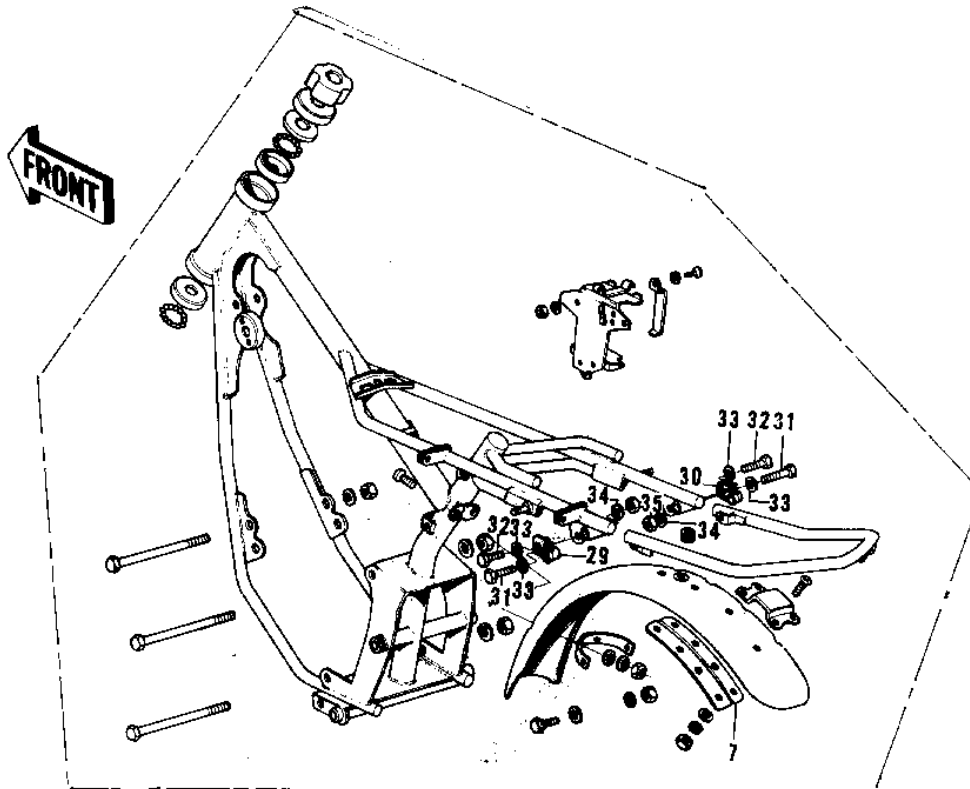

1969 PARTS DIAGRAM

FRAME/FRAME FITTINGS ('69-'73)

1969 PARTS LIST

FRAME/FRAME FITTINGS ('69-'73)

ITEM NAME	PART NUMBER	QUANTITY
FRAME (Ref # 1)	32002-017	1
BRACKET BATTERY (Ref # 2)	32093-004	1
BAND BATTERY (Ref # 3)	32100-002	1
FENDER-RR (Ref # 4)	35022-037	1
BRACKET REAR FENDER (Ref # 5)	35025-002	1
STAY REAR FENDER (Ref # 6)	35032-015	1
GUSSET-REAR FENDER (Ref # 7)	35034-016	1
BRACKET TAIL LAMP (Ref # 8)	35031-001	1
GROMMET HARNESS 10MM (Ref # 9)	92071-019	1
NUT STEERING STEM LCK (Ref # 10)	92090-006	1
CAP STEERING STEM (Ref # 11)	46098-004	1
CONE UPPER BEARING (Ref # 12)	92047-005	1
RACE BEARING (Ref # 13)	92048-004	1
BALL STEEL 3/16' (Ref # 14)	600A0600	1
NUT,5MM (Ref # 15)	311B0500	2
WASHER SPRING 5MM (Ref # 16)	461F0500	1
SCREW PAN HEAD 6X12 (Ref # 17)	220B0612	1
SCREW PAN HEAD 6X14 (Ref # 18)	220B0614	1
NUT 6MM (Ref # 19)	311B0600	1
WASHER PLAIN 6MM (Ref # 20)	410B0600	1
WASHER SPRING 6MM (Ref # 21)	461F0600	1
BOLT HEX HEAD 8X40 (Ref # 22)	116B0840	1
NUT,8MM (Ref # 23)	311B0800	1
WASHER PLAIN 8MM (Ref # 24)	410B0800	1
WASHER SPRING 8MM (Ref # 25)	461F0800	1
BOLT,FLANGED,10X115 (Ref # 26)	92001-1603	1
NUT,10MM (Ref # 27)	314B1000	1
WASHER SPRING 10MM (Ref # 28)	461F1000	1