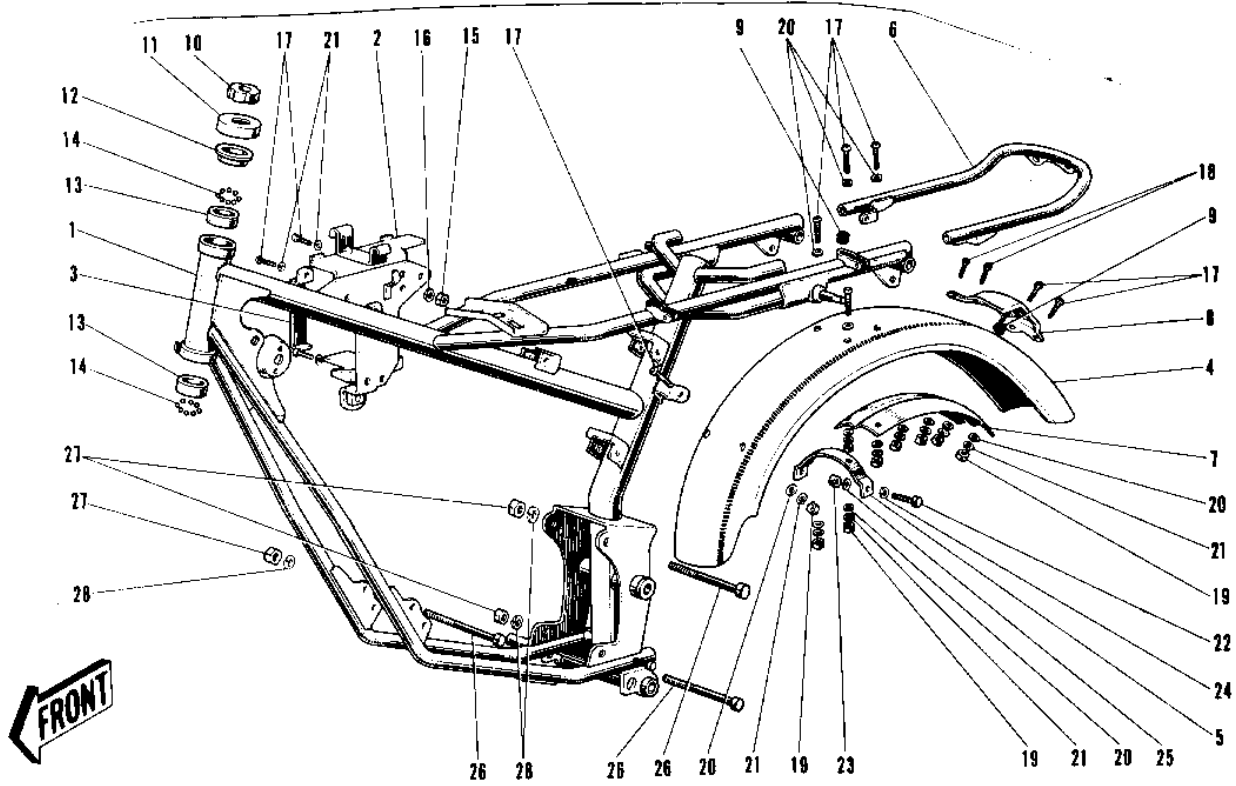

1969 PARTS DIAGRAM

FRAME/FRAME FITTINGS ('69-'73)

1969 PARTS LIST

FRAME/FRAME FITTINGS ('69-'73)

ITEM NAME	PART NUMBER	QUANTITY
FRAME (Ref # 1)	32002-017	1
BRACKET BATTERY (Ref # 2)	32093-004	1
BAND BATTERY (Ref # 3)	32100-002	1
FENDER-RR (Ref # 4)	35022-037	1
BRACKET REAR FENDER (Ref # 5)	35025-002	1
STAY REAR FENDER (Ref # 6)	35032-015	1
GUSSET-REAR FENDER (Ref # 7)	35034-016	1
BRACKET TAIL LAMP (Ref # 8)	35031-001	1
GROMMET HARNESS 10MM (Ref # 9)	92071-019	1
NUT STEERING STEM LCK (Ref # 10)	92090-006	1
CAP STEERING STEM (Ref # 11)	46098-004	1
CONE UPPER BEARING (Ref # 12)	92047-005	1
RACE BEARING (Ref # 13)	92048-004	1
BALL STEEL 3/16' (Ref # 14)	600A0600	1
NUT,5MM (Ref # 15)	311B0500	2
WASHER SPRING 5MM (Ref # 16)	461F0500	1
SCREW PAN HEAD 6X12 (Ref # 17)	220B0612	1
SCREW PAN HEAD 6X14 (Ref # 18)	220B0614	1
NUT 6MM (Ref # 19)	311B0600	1
WASHER PLAIN 6MM (Ref # 20)	410B0600	1
WASHER SPRING 6MM (Ref # 21)	461F0600	1
BOLT HEX HEAD 8X40 (Ref # 22)	116B0840	1
NUT,8MM (Ref # 23)	311B0800	1
WASHER PLAIN 8MM (Ref # 24)	410B0800	1
WASHER SPRING 8MM (Ref # 25)	461F0800	1
BOLT,FLANGED,10X115 (Ref # 26)	92001-1603	1
NUT,10MM (Ref # 27)	314B1000	1
WASHER SPRING 10MM (Ref # 28)	461F1000	1