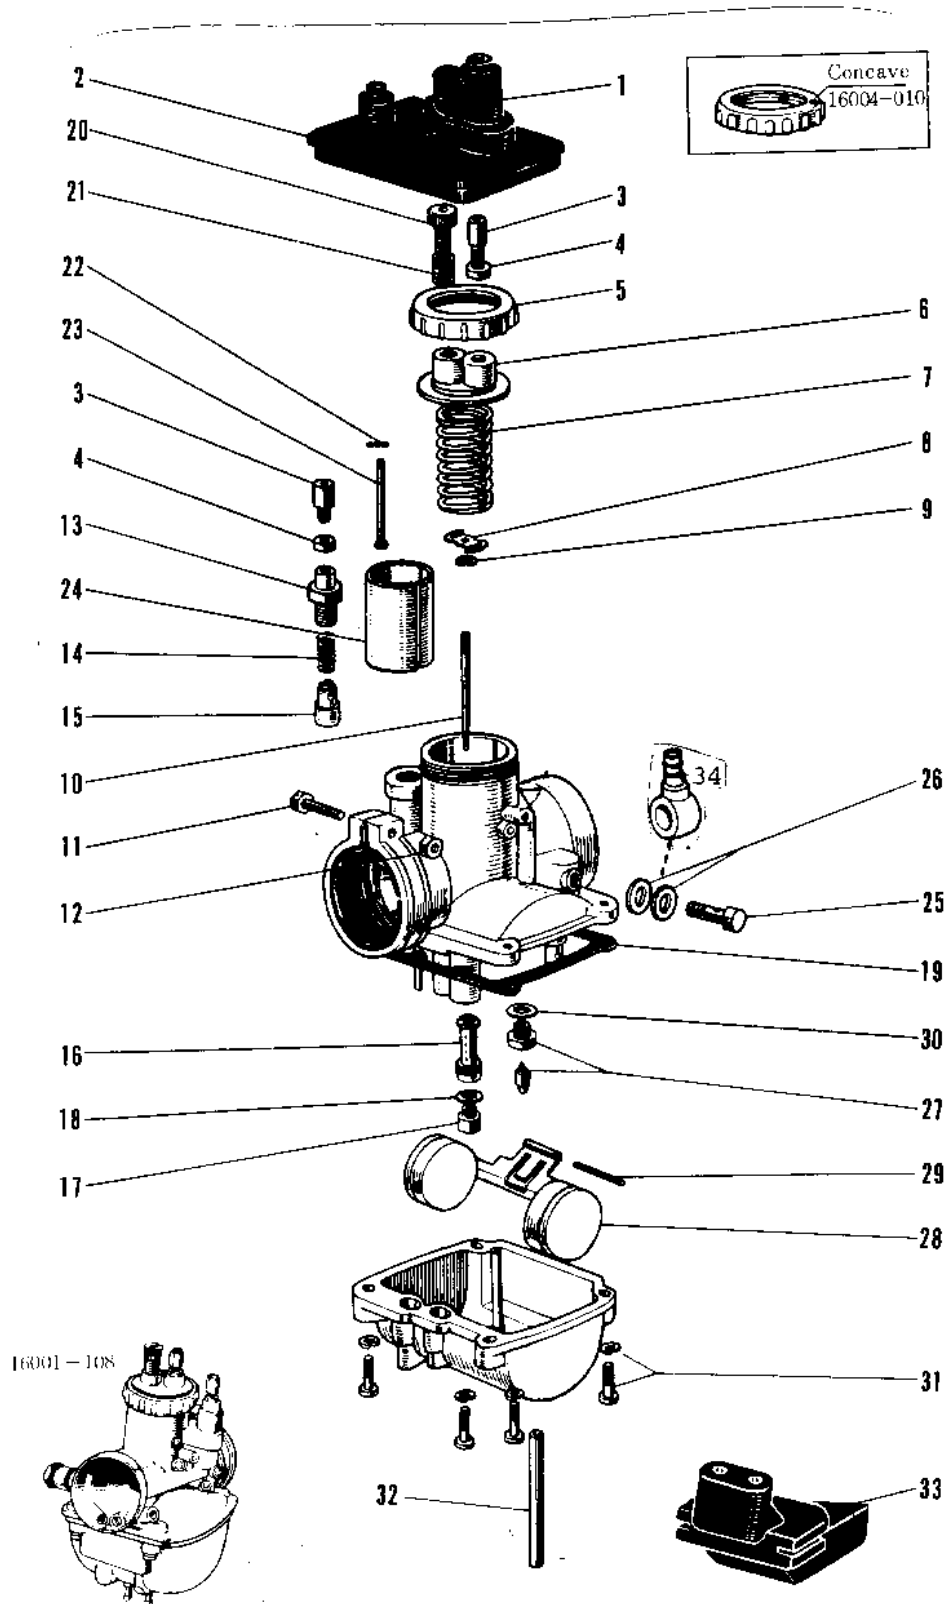

1969 PARTS DIAGRAM

CARBURETOR ('69-'73)

Ref

3-

1969 PARTS LIST

CARBURETOR ('69-'73)

ITEM NAME	PART NUMBER	QUANTITY
GROMMET CARB CAP (Ref # 1)	14038-006	1
CAP CARBURETOR (Ref # 2)	14038-007	1
CARBURETOR ASSY (Ref # 3~31)	16001-108	1
CARBURETOR ASSY (Ref # 3~31)	16001-128	1
CABLE ADJUSTER (Ref # 3)	16002-002	1
NUT CABLE ADJUST LOCK (Ref # 4)	16003-004	1
CAP-MIXING CHAMBER (Ref # 5)	16004-002	1
CAP MIXING CHAMBER (Ref # 5)	16004-010	1
TOP MIXING CHAMBER (Ref # 6)	16005-005	1
SPRING THROTTLE VALVE (Ref # 7)	16006-013	1
SPRING SEAT THRTL VLV (Ref # 8)	16007-002	1
CIRCLIP (Ref # 9)	16008-010	1
JET NEEDLE 5I-2 (Ref # 10)	16009-028	1
JET NEEDLE,4L6 (Ref # 10)	16009-041	1
SCREW CLAMP (Ref # 11)	16010-004	1
NUT 6MM (Ref # 12)	311B0600	2
CAP STARTER PLUNGER (Ref # 13)	16012-004	1
SPRING-PLUNGER (Ref # 14)	16013-003	1
PLUNGER-ENRICHNER (Ref # 15)	16016-002	1
NEEDLE JET E-4 (Ref # 16)	16017-035	1
NEEDLE JET,0-2 (Ref # 16)	16017-050	1
MAIN JET NO 160M (Ref # 17)	92063-018	1
MAIN JET NO 170M (Ref # 17)	92063-081	1
WASHER MAIN JET (Ref # 18)	16034-001	1
GASKET FLOAT CHAMBER (Ref # 19)	16019-012	1
SCREW,THROTTLE STOP (Ref # 20)	16021-002	1
SPRING THR STOP SCREW (Ref # 21)	16022-005	1
UNAVAILABLE IN PRICE BOOK (Ref # 22)	16023-001	1
ROD,THROTTLE VLV STP (Ref # 23)	16024-012	1

1969 PARTS LIST

CARBURETOR ('69-'73)

ITEM NAME	PART NUMBER	QUANTITY
VALVE THROTTLE (Ref # 24)	16025-025	1
VALVE, THROTTLE CA.2.5 (Ref # 24)	16025-054	1
BOLT BANJO (Ref # 25)	92001-014	1
GASKET 8MM (Ref # 26)	751P0800	1
FLOAT VALVE ASSY (Ref # 27)	16030-009	1
FLOAT (Ref # 28)	16031-015	1
FLOAT PIN (Ref # 29)	16032-003	1
WASHER VALVE SEAT (Ref # 30)	16029-002	1
SCREW-FLOAT CHAMBER (Ref # 31)	16033-012	1
PIPE FUEL OVERFLOW (Ref # 32)	92059-007	1
GROMMET OVERFLOW PIPE (Ref # 33)	16136-001	1
CONNECTOR-BANJO (Ref # 34)	92061-019	1