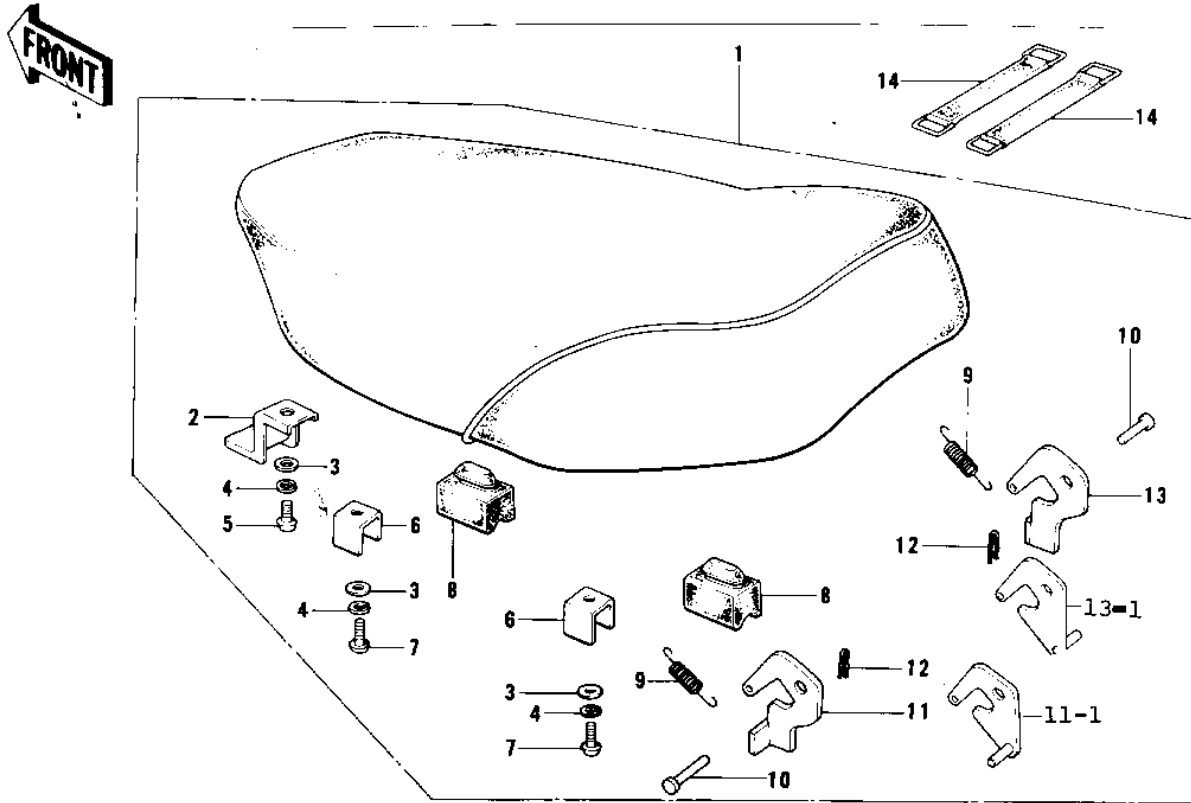

1975 KD80 PARTS DIAGRAM

SEAT/CHAIN COVER

1975 KD80 PARTS LIST

SEAT/CHAIN COVER

ITEM NAME	PART NUMBER	QUANTITY
SEAT-ASSY (Ref # 1)	53001-1018	2
BRACKET,SEAT (Ref # 2)	53032-004	1
WASHER PLAIN 6MM (Ref # 3)	410B0600	1
WASHER SPRING 6MM (Ref # 4)	461F0600	2
SCREW PAN HEAD 6X14 (Ref # 5)	220B0614	1
SPRING,SEAT HOOK (Ref # 6)	53012-012	1
SCREW PAN HEAD 6X12 (Ref # 7)	220B0612	2
DAMPER RUBBER (Ref # 8)	92075-099	1
SPRING,HOOK (Ref # 9)	53012-013	1
PIN DUAL SEAT PIVOT (Ref # 10)	53011-001	1
HOOK,L.H SEAT (Ref # 11)	53008-031	2
COTTER PIN (Ref # 12)	92041-003	1
HOOK,R.H SEAT (Ref # 13)	53008-032	2
BAND,TOOL (Ref # 14)	92072-066	1
CASE-CHAIN (Ref # 15)	36014-1024	1
WASHER PLAIN 6MM (Ref # 16)	411B0600	1