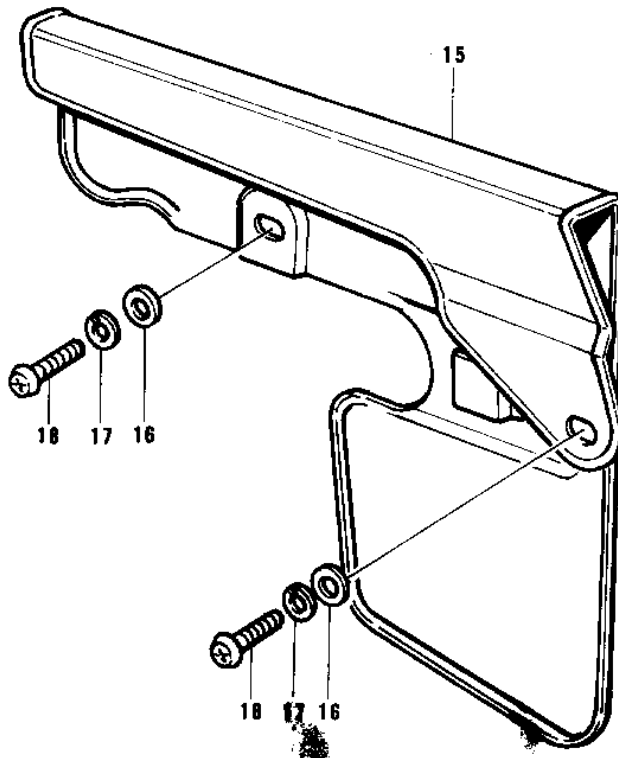

1975 KD80 PARTS DIAGRAM

SEAT/CHAIN COVER

1975 KD80 PARTS LIST

SEAT/CHAIN COVER

ITEM NAME	PART NUMBER	QUANTITY
SEAT-ASSY (Ref # 1)	53001-1018	2
BRACKET,SEAT (Ref # 2)	53032-004	1
WASHER PLAIN 6MM (Ref # 3)	410B0600	1
WASHER SPRING 6MM (Ref # 4)	461F0600	2
SCREW PAN HEAD 6X14 (Ref # 5)	220B0614	1
SPRING,SEAT HOOK (Ref # 6)	53012-012	1
SCREW PAN HEAD 6X12 (Ref # 7)	220B0612	2
DAMPER RUBBER (Ref # 8)	92075-099	1
SPRING,HOOK (Ref # 9)	53012-013	1
PIN DUAL SEAT PIVOT (Ref # 10)	53011-001	1
HOOK,L.H SEAT (Ref # 11)	53008-031	2
COTTER PIN (Ref # 12)	92041-003	1
HOOK,R.H SEAT (Ref # 13)	53008-032	2
BAND,TOOL (Ref # 14)	92072-066	1
CASE-CHAIN (Ref # 15)	36014-1024	1
WASHER PLAIN 6MM (Ref # 16)	411B0600	1