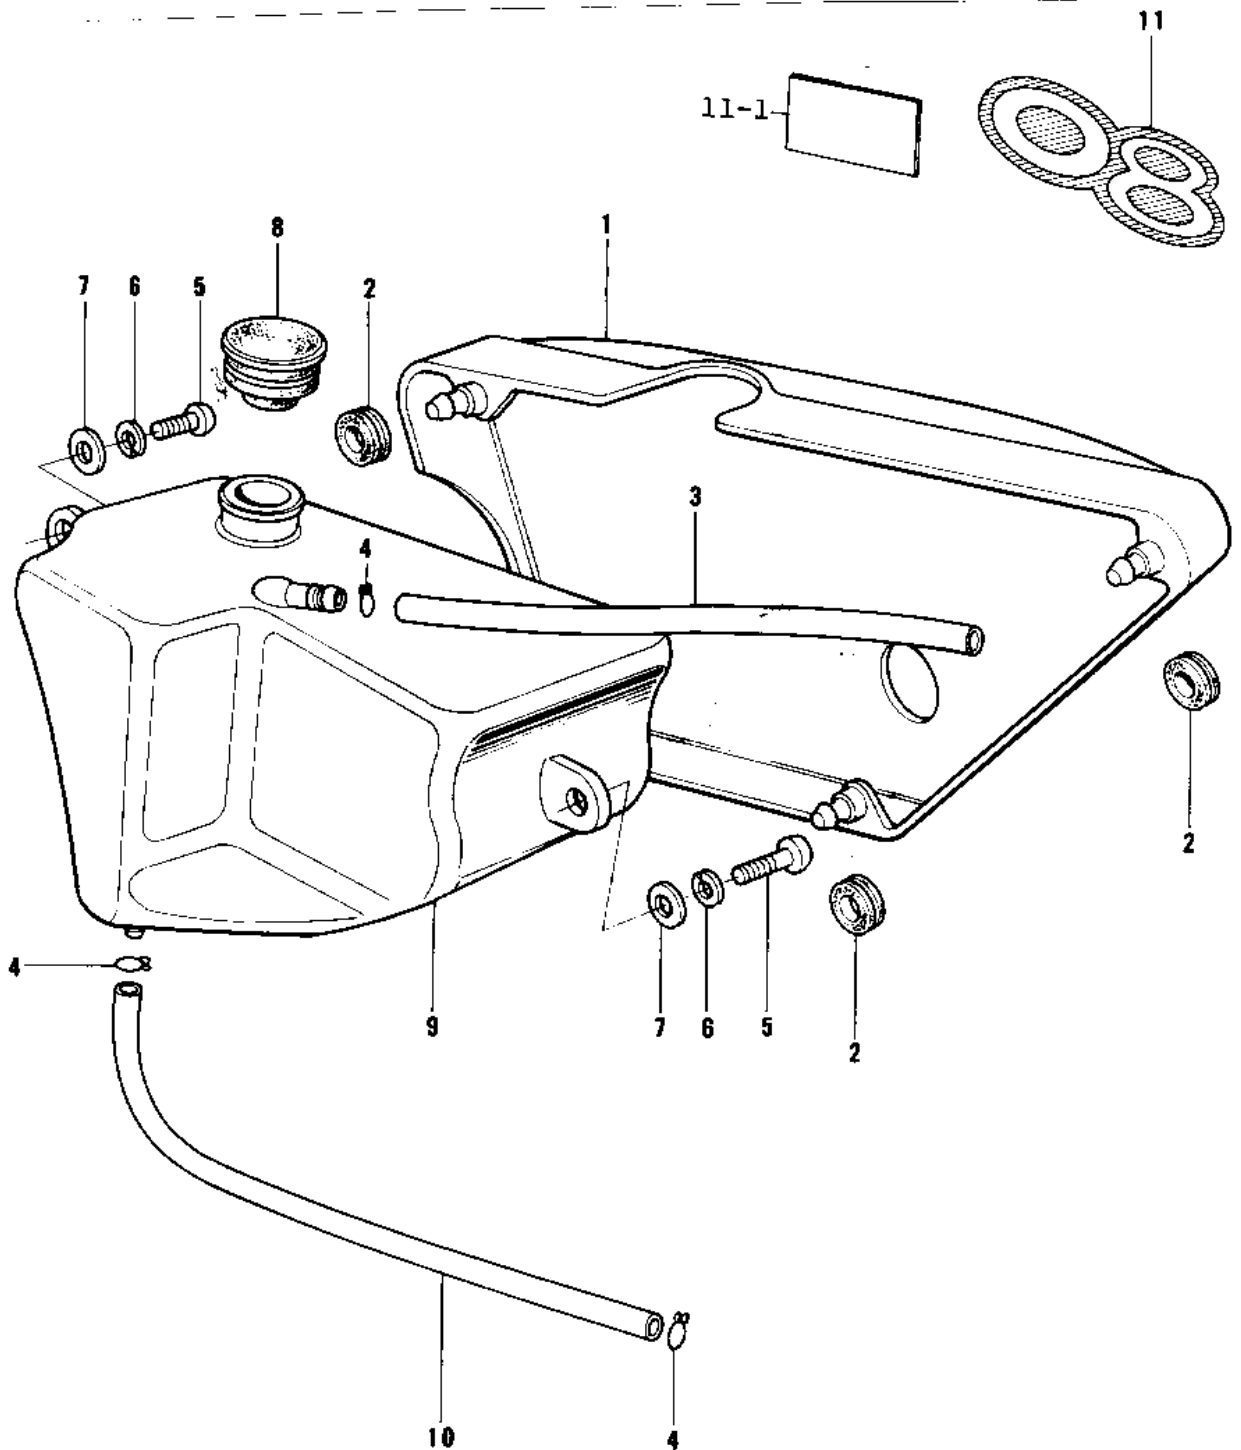

## 1975 KD80 PARTS DIAGRAM

SIDE COVERS/OIL TANK

## 1975 KD80 PARTS LIST

SIDE COVERS/OIL TANK

| ITEM NAME                      | PART NUMBER   | QUANTITY |
|--------------------------------|---------------|----------|
| COVER, SIDE,BLACK (Ref # 1)    | 36001-1042-6Z | 2        |
| GROMMET (Ref # 2)              | 92071-056     | 1        |
| TUBE-VINYL 5X470 (Ref # 3)     | 700Q05470     | 1        |
| CLAMP FUEL PIPE (Ref # 4)      | 92037-010     | 1        |
| SCREW PAN HEAD 6X16 (Ref # 5)  | 220B0616      | 1        |
| WASHER SPRING 6MM (Ref # 6)    | 461F0600      | 1        |
| WASHER 6.5X20X1.6T (Ref # 7)   | 92022-125     | 1        |
| CAP,OIL TANK (Ref # 8)         | 52003-024     | 1        |
| TANK,OIL (Ref # 9)             | 52001-1005    | 1        |
| TUBE,4.5X9X380 (Ref # 10)      | 92059-1691    | 1        |
| EMBLEM,SIDE COVER (Ref # 11)   | 56018-209     | 1        |
| EMBLEM,SIDE COVER (Ref # 11-1) | 56018-217     | 1        |