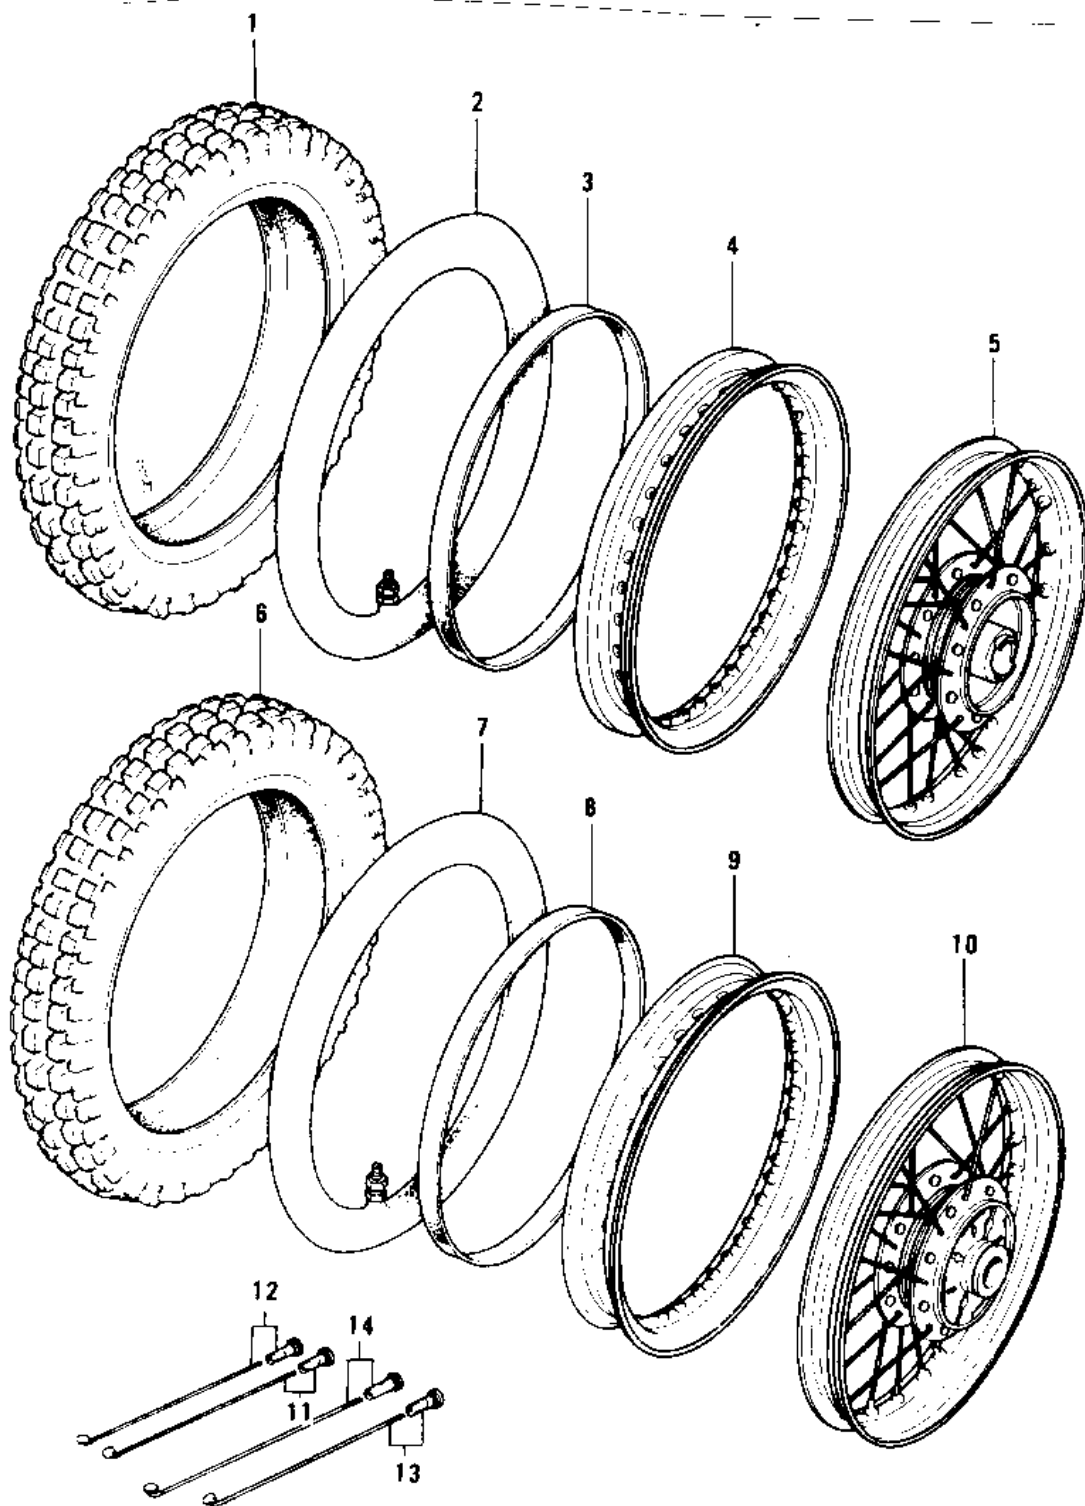

1975 KD80 PARTS DIAGRAM

WHEELS/TIRES

1975 KD80 PARTS LIST

WHEELS/TIRES

ITEM NAME	PART NUMBER	QUANTITY
*** N.L.A.*** (Canada) (Ref # 1)	41017-014	1
TUBE 225/250-16 (Ref # 2)	41022-041	1
BAND,RIM,FRONT (Ref # 3)	41023-024	1
RIM,1.40X16W (Ref # 4)	41025-069	1
WHEEL ASSY,FRONT (Ref # 5)	41074-041	1
TIRE 275-14 K250 R (Ref # 6)	41002-1271	1
TUBE 275/410/425-14 (Ref # 7)	41022-042	1
BAND,RIM,4.10-14 (Ref # 8)	41023-1025	1
RIM,1.60X14W (Ref # 9)	41025-070	1
WHEEL ASSY,REAR (Ref # 10)	41073-5017	1
SPOKE-ASY,FR INNER (Ref # 11)	41027-065	1
SPOKE-ASY FR OUTER (Ref # 12)	41028-065	1
SPOKE-ASY,RR INNER (Ref # 13)	41027-066	1
SPOKE-ASY RR OUTER (Ref # 14)	41028-066	1