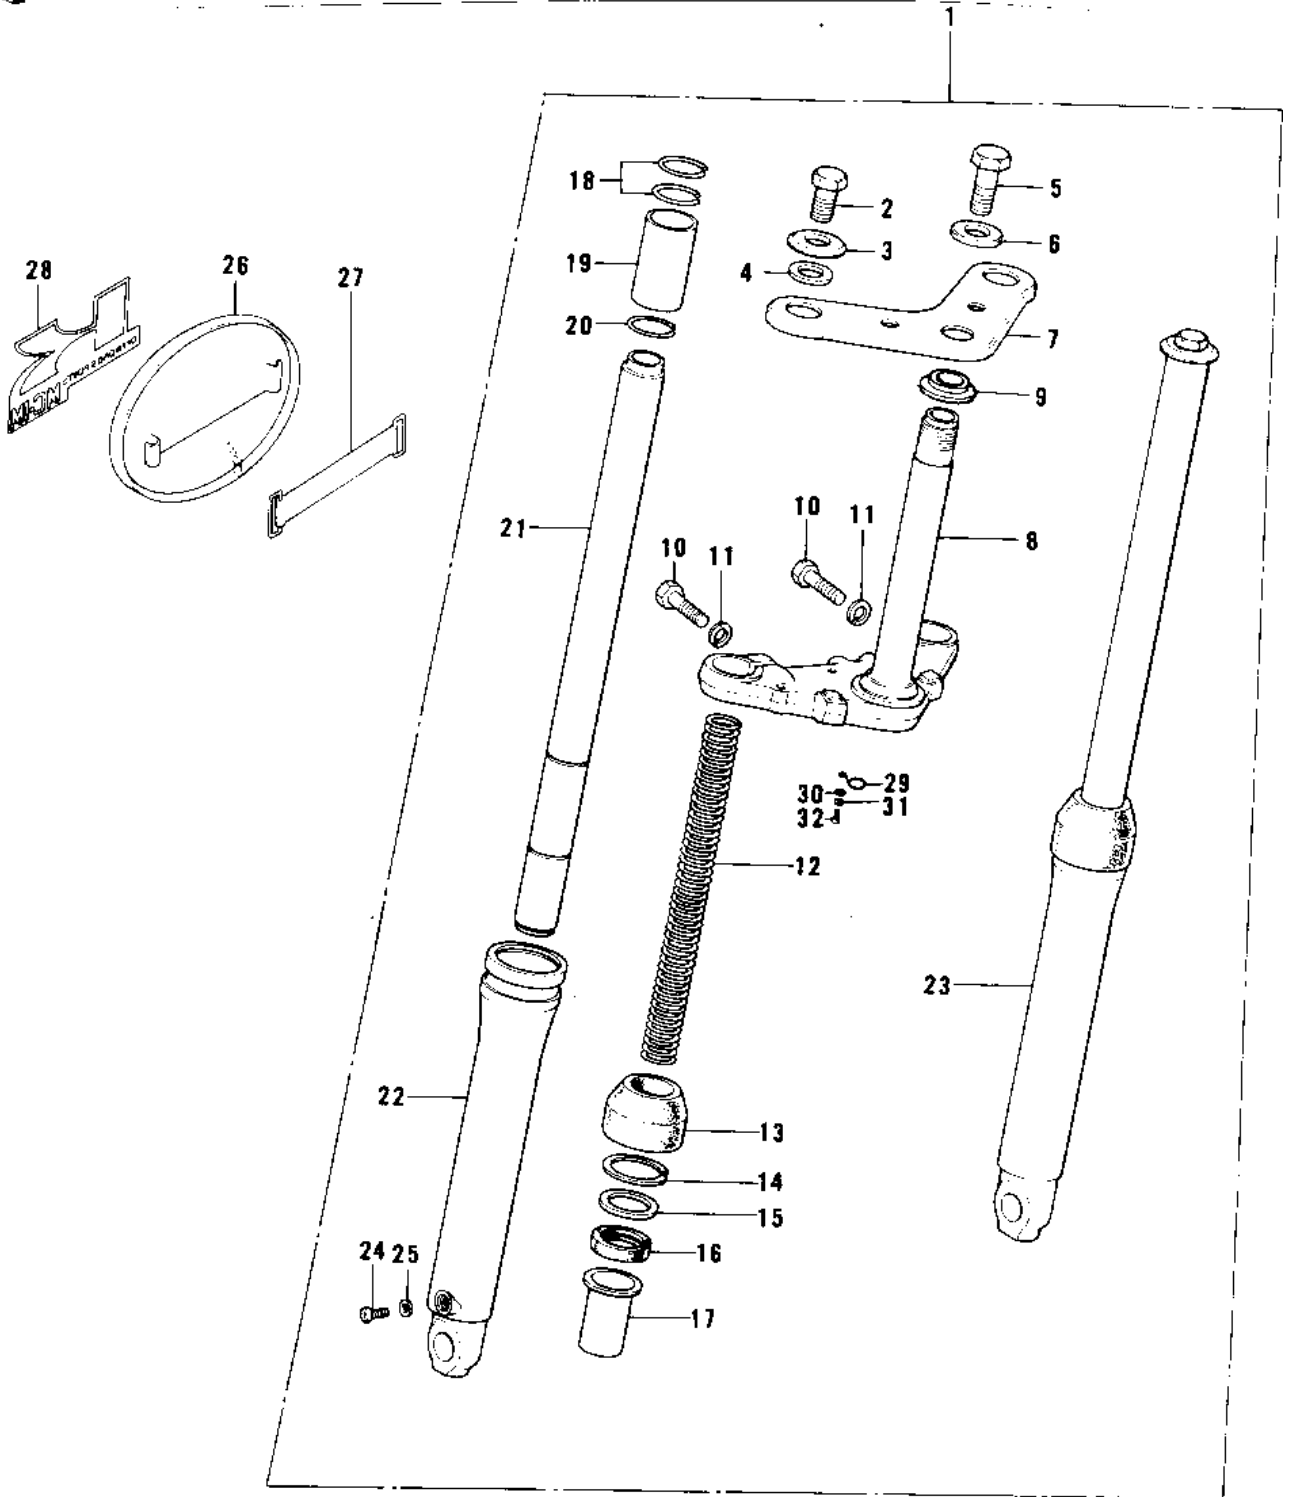

1975 KD80 PARTS DIAGRAM

FRONT FORK

1975 KD80 PARTS LIST

FRONT FORK

ITEM NAME	PART NUMBER	QUANTITY
FORK-FRONT (Ref # 1)	44001-161	1
BOLT (Ref # 2)	92001-1742	1
WASHER (Ref # 3)	92022-1381	2
GASKET,FORK TOP BOLT (Ref # 4)	44045-053	1
BOLT-UPSET,10X30 (Ref # 5)	112G1030	1
HEAD,STEERING (Ref # 7)	44039-056	1
STEM,STEERING (Ref # 8)	44037-069	1
CONE LOWER BEARING (Ref # 9)	92047-004	1
BOLT,HEX HEAD 10X35 (Ref # 10)	92001-1252	1
WASHER SPRING 10MM (Ref # 11)	461F1000	1
SPRING,FORK INNER (Ref # 12)	44026-051	1
DUST SHIELD,FORK (Ref # 13)	44010-024	1
CIRCLIP,40MM (Ref # 14)	44044-016	1
WASHER,FORK OUTER TUB (Ref # 15)	44043-054	1
SEAL-OIL,OUTER TUBE (Ref # 16)	92049-1075	1
GUIDE,FORK INNER TUBE (Ref # 17)	44015-016	1
RING,INNER TUBE GUIDE (Ref # 18)	44020-003	1
PISTON,FORK (Ref # 19)	44018-007	1
CIRCLIP,FORK PISTON (Ref # 20)	44044-017	1
TUBE,FORK INNER (Ref # 21)	44013-051	1
TUBE,LH,FORK OUTER (Ref # 22)	44005-052	1
TUBE,RH,FORK OUTER (Ref # 23)	44006-050	1
SCREW PAN HEAD 4X6 (Ref # 24)	220B0406	1
GASKET,FORK DRAIN PLG (Ref # 25)	44045-046	1
PLATE,FRONT NUMBER (Ref # 26)	58029-025	1
BAND BATTERY (Ref # 27)	92072-006	1
EMBLEM,NUMBER PLATE (Ref # 28)	56018-179	1
EMBLEM NUMBER PLAT (Ref # 28)	56018-235	1
CLAMP-CABLE (Ref # 29)	92037-046	1

1975 KD80 PARTS LIST

FRONT FORK

ITEM NAME	PART NUMBER	QUANTITY
WASHER PLAIN 6MM (Ref # 30)	411B0600	1
WASHER SPRING 6MM (Ref # 31)	461F0600	1
BOLT-UPSET,6X12 (Ref # 32)	112G0612	1