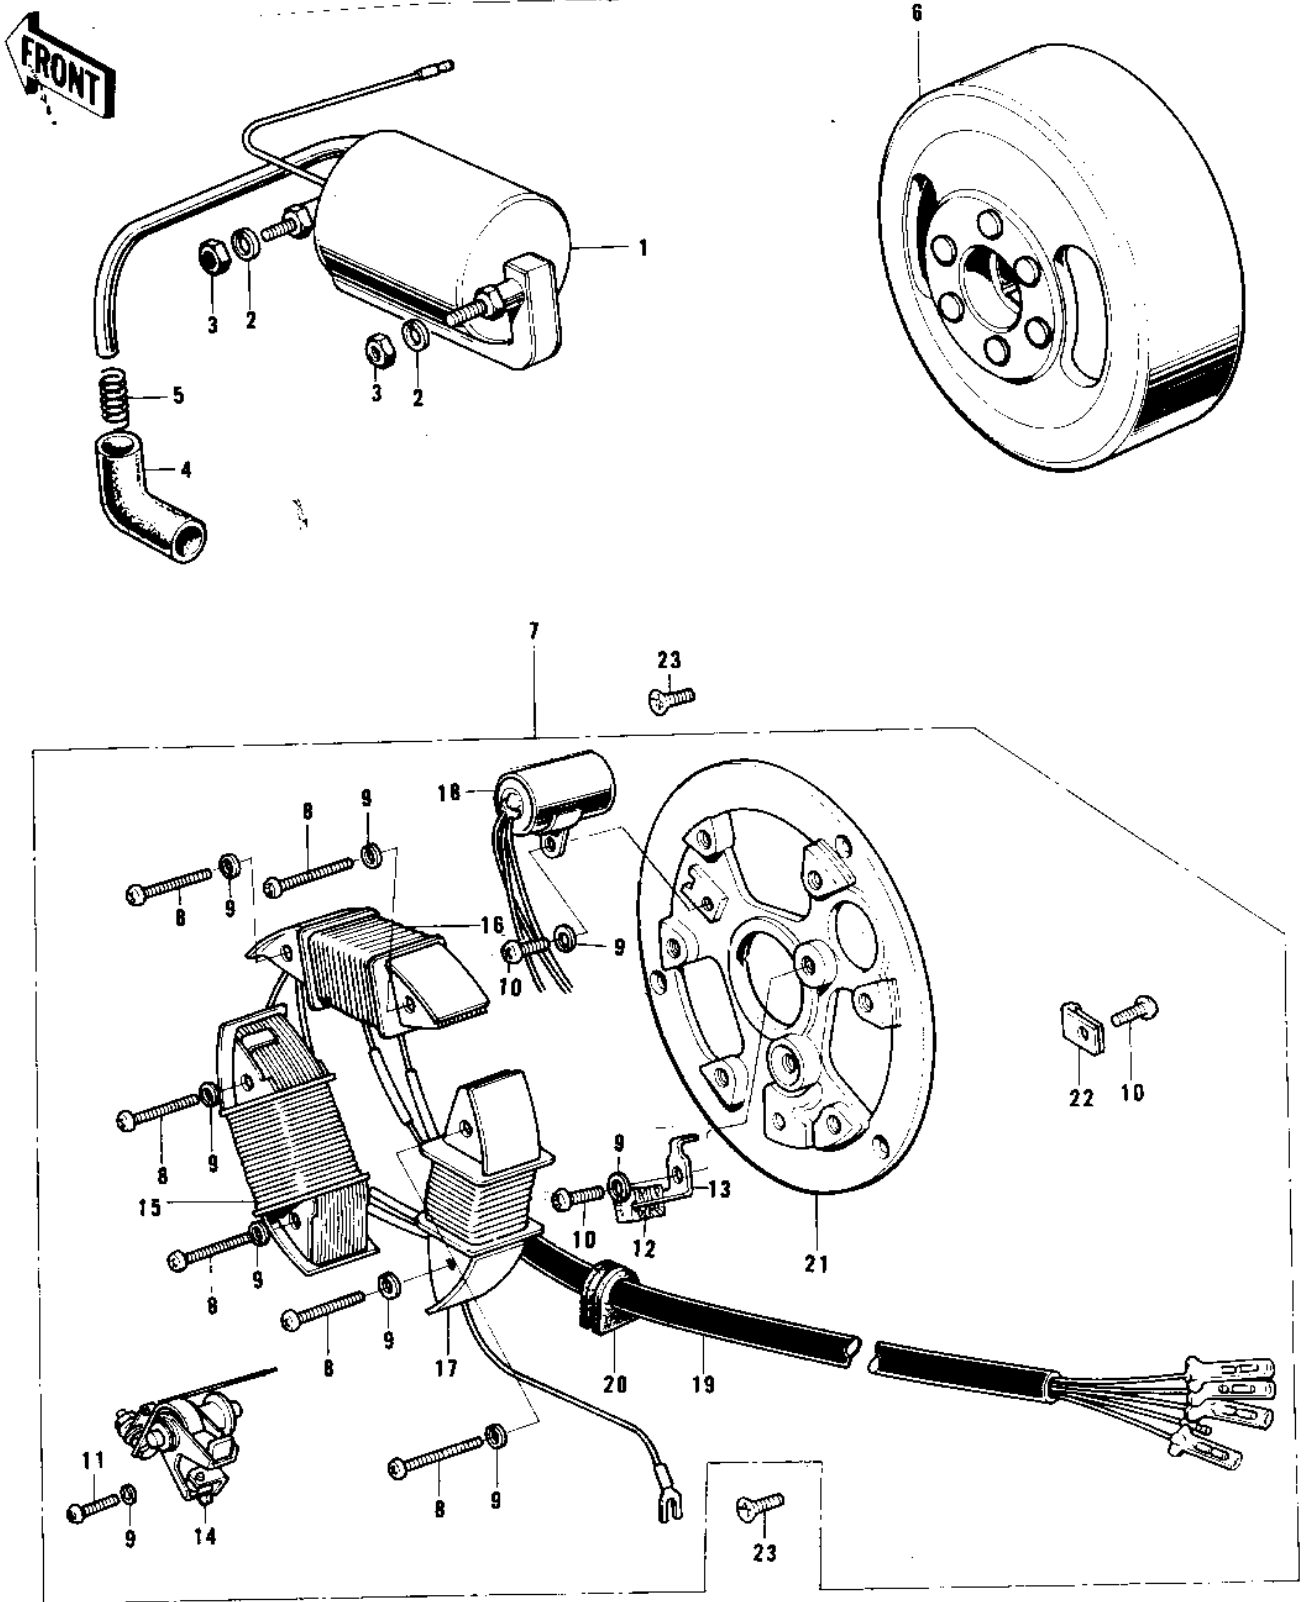

1975 KD80 PARTS DIAGRAM

IGNITION

1975 KD80 PARTS LIST

IGNITION

ITEM NAME	PART NUMBER	QUANTITY
COIL,IGNITION (Ref # 1)	21121-1047	1
WASHER SPRING 6MM (Ref # 2)	461F0600	1
NUT 6MM (Ref # 3)	311B0600	1
CAP SPARK PLUG (Ref # 4)	21130-009	1
SPRING-SPARK PLUG CAP (Ref # 5)	92101-001	1
FLYWHEEL (Ref # 6)	21050-017	1
STATOR ASSY (Ref # 7)	21003-027	1
SCREW PAN HEAD 4X30 (Ref # 8)	220E0430	1
WASHER SPRING 4MM (Ref # 9)	461F0400	1
SCREW PAN HEAD 4X6 (Ref # 10)	220B0406	1
SCREW-PAN-CRSOSS,4X12 (Ref # 11)	220B0412	1
FELT OIL (Ref # 12)	21019-005	1
HOLDER,OIL FELT (Ref # 13)	21038-002	1
BREAKER ASSY CONTACT (Ref # 14)	21008-006	1
COIL A,LIGHTING (Ref # 15)	21047-022	1
COIL A LIGHTING (Ref # 16)	21047-019	1
COIL,EXCITING (Ref # 17)	21049-1004	2
CONDENSER (Ref # 18)	21013-006	1
WIRING HARNESS,MAGNT (Ref # 19)	21029-031	1
GROMMET WIRING HARN (Ref # 20)	21017-002	1
PLATE-COIL,MAGNETO (Ref # 21)	21048-1002	1
CLAMP WIRING HARNESS (Ref # 22)	21037-002	1
SCREW CNTSNK HD 6X14 (Ref # 23)	221B0614	1