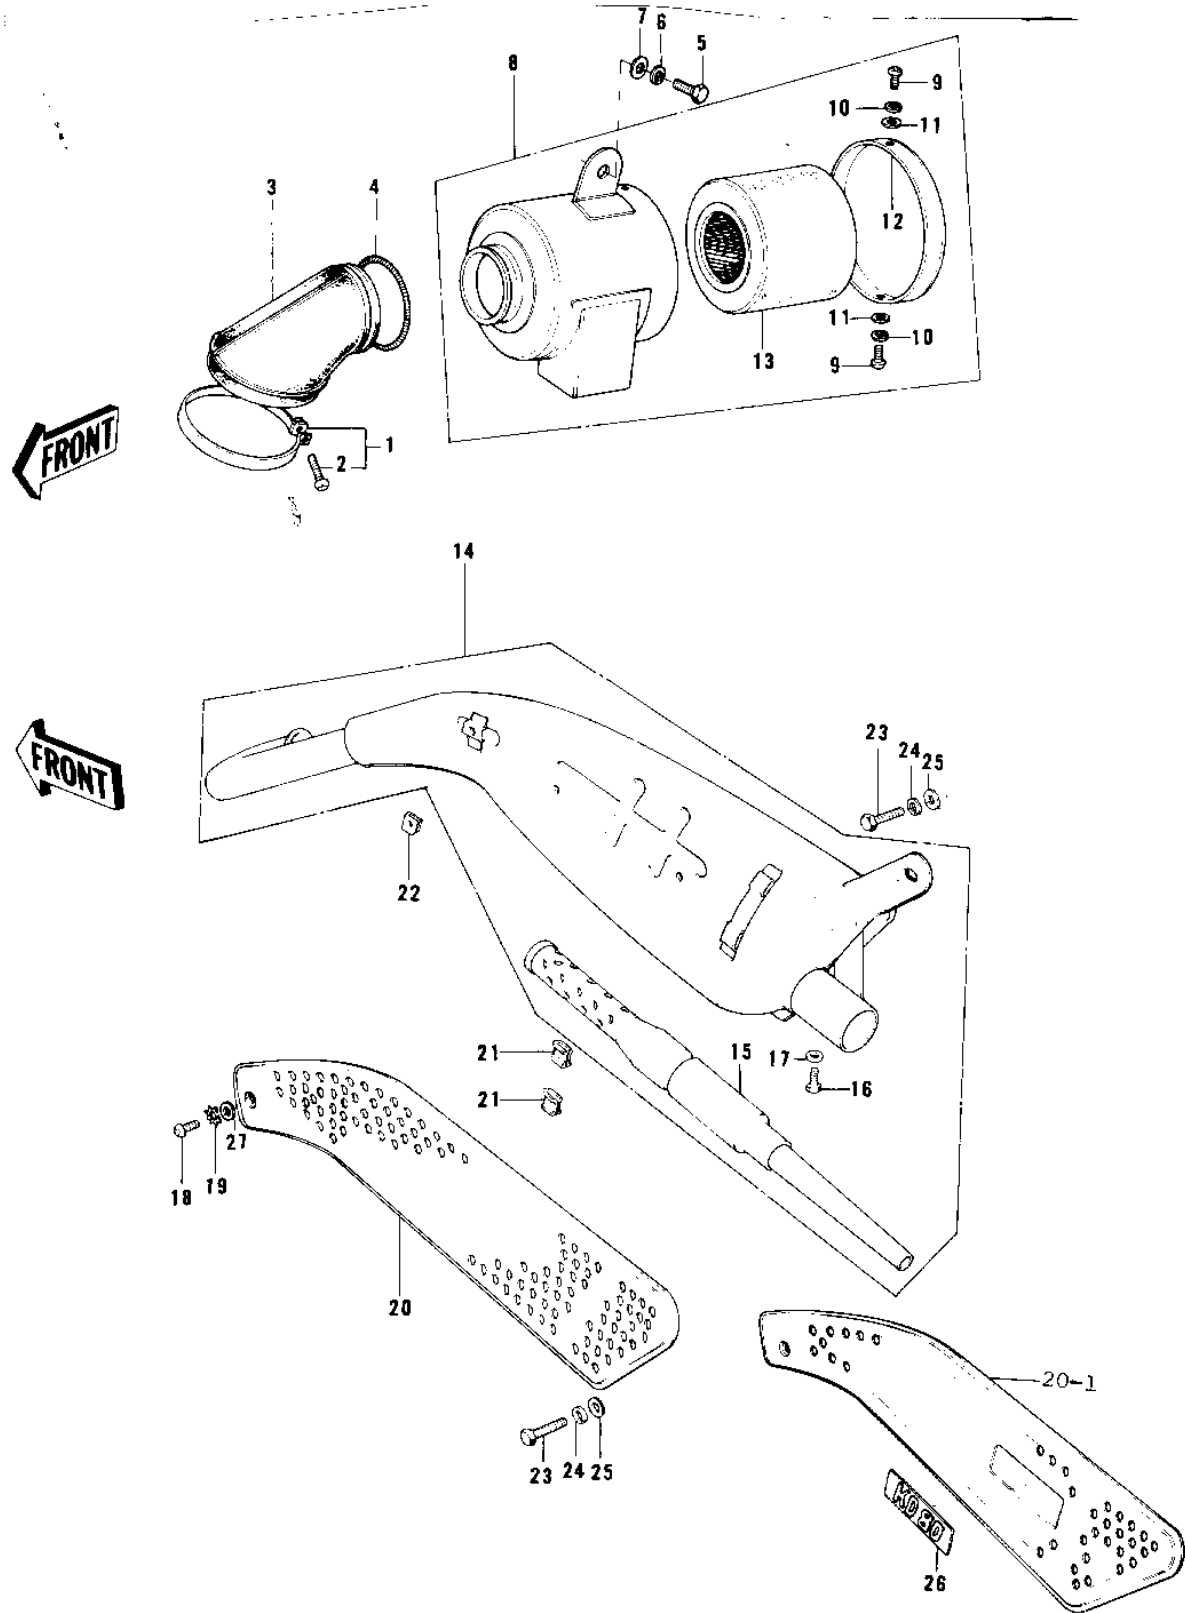

1975 KD80 PARTS DIAGRAM

AIR CLEANER/MUFFLER

1975 KD80 PARTS LIST

AIR CLEANER/MUFFLER

ITEM NAME	PART NUMBER	QUANTITY
CLAMP-AIR CLEANER (Ref # 1)	92037-068	1
SCREW PAN HEAD 6X35 (Ref # 2)	220B0635	1
CONNECTOR,AIR CLEANER (Ref # 3)	11026-009	1
SPRING COIL (Ref # 4)	92081-047	1
SCREW PAN HEAD 6X12 (Ref # 5)	220B0612	1
WASHER SPRING 6MM (Ref # 6)	461F0600	1
WASHER PLAIN 6MM (Ref # 7)	411B0600	1
AIR CLEANER ASY,BLACK (Ref # 8)	11010-068-10	1
SCREW PAN HEAD 5X8 (Ref # 9)	220B0508	1
WASHER SPRING 5MM (Ref # 10)	461F0500	1
WASHER PLAIN 5MM (Ref # 11)	411B0500	1
CAP,AIR CLEANER (Ref # 12)	11012-041	1
ELEMENT,AIR,CLNR (Ref # 13)	11013-044	1
MUFFLER ASSY,F.BLACK (Ref # 14)	18001-167-21	1
BAFFLE TUBE (Ref # 15)	18033-096	1
BOLT,6X10 (Ref # 16)	112G0610	1
WASHER PLAIN 6MM (Ref # 17)	410B0600	1
SCREW PAN HEAD 6X12 (Ref # 18)	220E0612	1
WASHER LOCK 6MM (Ref # 19)	463H0600	1
COVER,MUFFLER (Ref # 20)	18064-018	2
INSULATOR (Ref # 21)	18065-007	1
INSULATOR-HEAT (Ref # 22)	18065-009	1
BOLT-SMALL-UPSET,8X16 (Ref # 23)	115G0816	1
WASHER SPRING 8MM (Ref # 24)	461F0800	1
WASHER PLAIN 8MM (Ref # 25)	411B0800	1
EMBLEM,SIDE COVER (Ref # 26)	56018-217	1
WASHER-PLAIN (Ref # 27)	92022-183	1