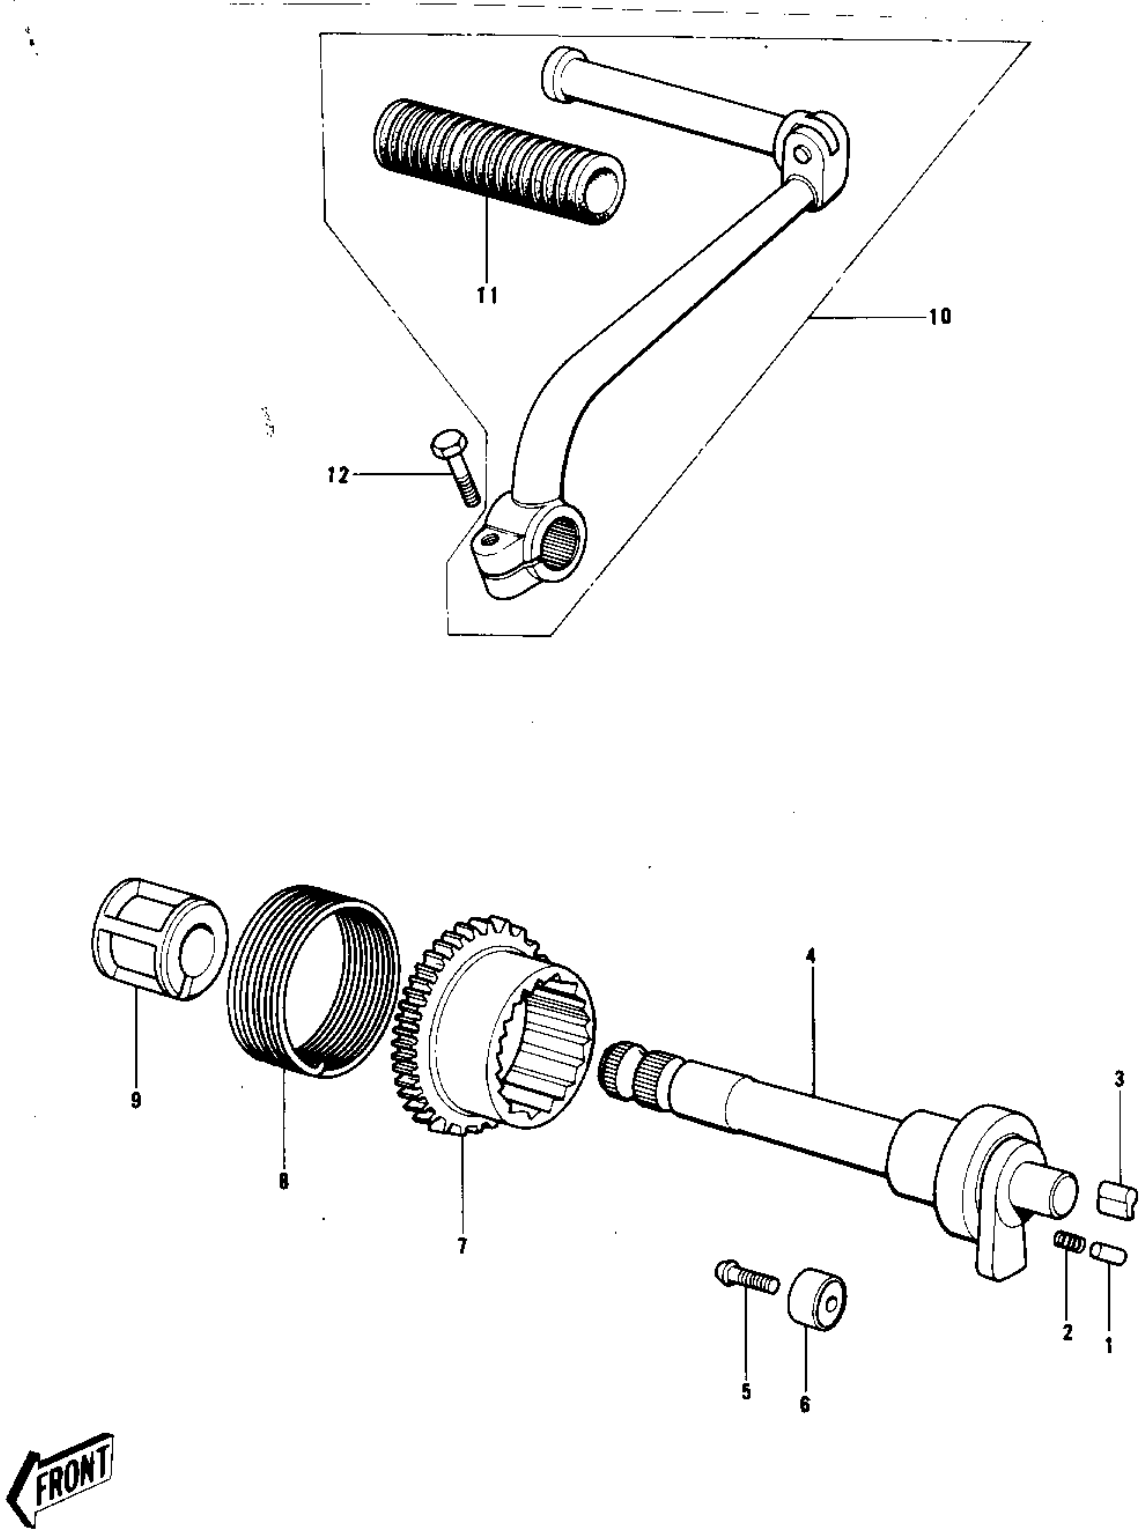

## 1975 KD80 PARTS DIAGRAM

## 1975 KD80 PARTS LIST

### KICKSTARTER MECHANISM

ITEM NAME	PART NUMBER	QUANTITY
P/N,KICKSTARTER PAWL (Ref # 1)	92043-013	1
SPRING KICK PAWL (Ref # 2)	92081-014	1
PAWL KICKSTARTER (Ref # 3)	13069-005	1
SHAFT-KICK (Ref # 4)	13066-1022	1
SCREW CNTSNK HD 6X20 (Ref # 5)	221B0620	1
STOPPER KICKSTARTER (Ref # 6)	13072-003	1
GEAR KICKSTARTER (Ref # 7)	13068-007	1
SPRING KICKSTARTER (Ref # 8)	92083-004	1
GUIDE KICK SPRING (Ref # 9)	13070-003	1
PEDAL, KICKSTARTER (Ref # 10)	13064-007	1
RUBBER KICK PEDAL (Ref # 11)	13063-002	1
BOLT-SMALL-UPSET 8X25 (Ref # 12)	115G0825	1