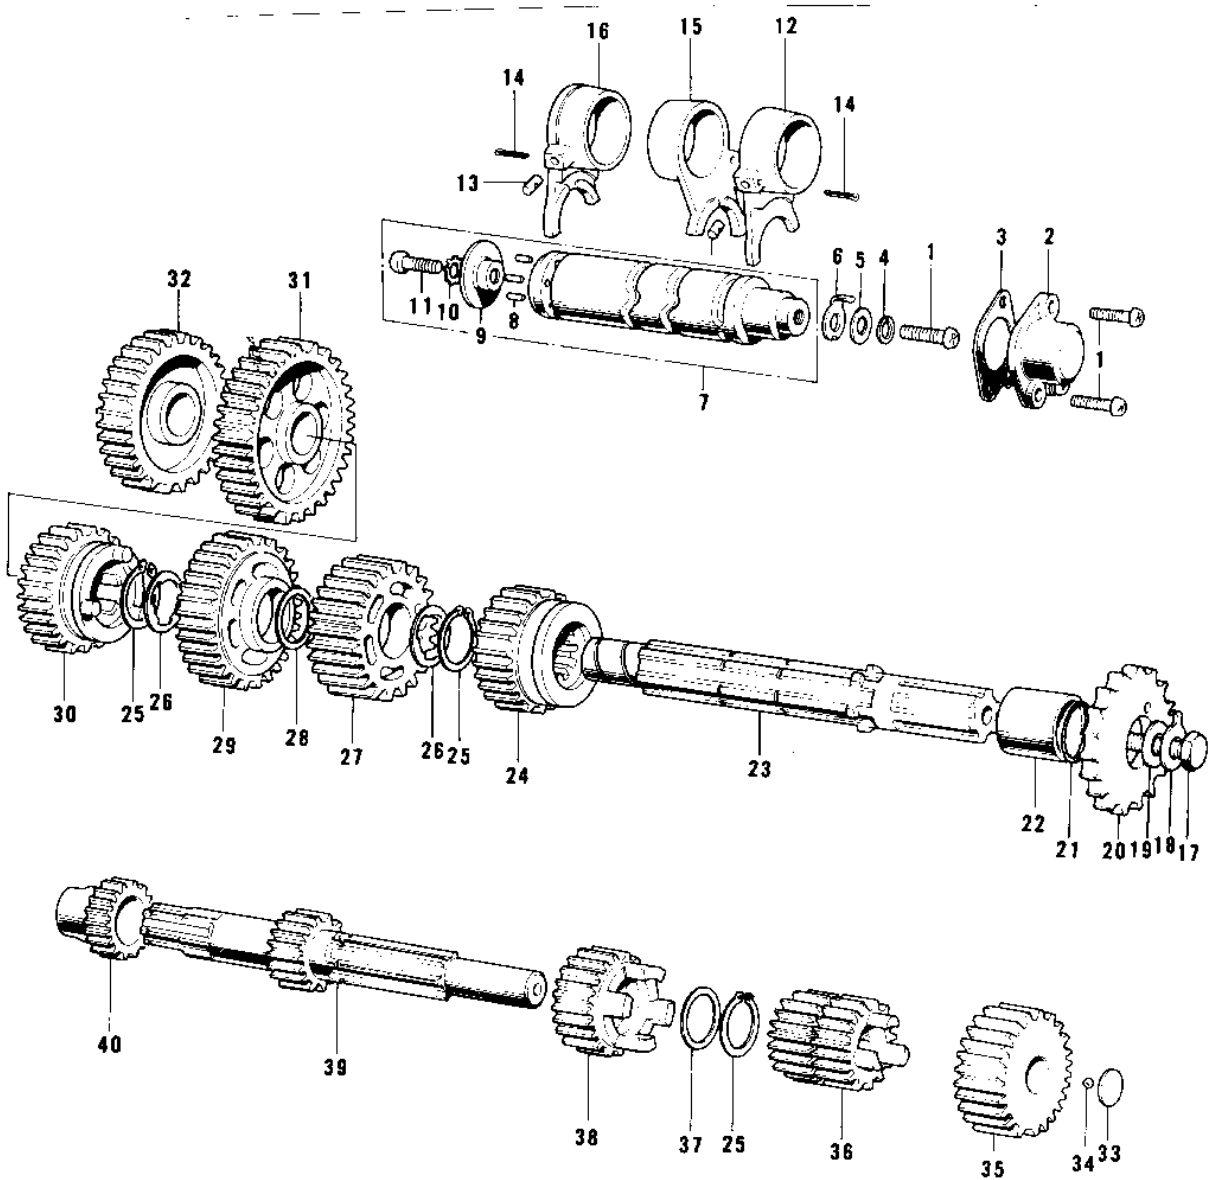

1975 KD80 PARTS DIAGRAM

TRANSMISSION/CHANGE DRUM

1975 KD80 PARTS LIST

TRANSMISSION/CHANGE DRUM

ITEM NAME	PART NUMBER	QUANTITY
SCREW PAN HEAD 6X16 (Ref # 1)	220B0616	1
SWITCH,NEUTRAL (Ref # 2)	13151-1001	1
GASKET NEUTRAL SWITCH (Ref # 3)	13146-002	1
WASHER SPRING 6MM (Ref # 4)	461F0600	1
WASHER PLAIN 6MM (Ref # 5)	410B0600	1
ROTOR,NEUTRAL INDICTR (Ref # 6)	21007-1003	1
DRUM ASSY-GEAR CHANGE (Ref # 7)	13239-005	1
PIN GEAR CHANGE DRUM (Ref # 8)	92042-014	1
PLATE CHANGE DRUM PIN (Ref # 9)	13142-008	1
WASHER LOCK 6MM (Ref # 10)	464H0600	1
SCREW PAN HEAD 6X14 (Ref # 11)	220B0614	1
FORK SELECTOR 3RD (Ref # 12)	13140-009	1
PIN SELECT FORK GUIDE (Ref # 13)	92043-005	1
PIN COTTER 3.0X20 (Ref # 14)	550D3020	1
FORK SELECTOR 4TH-TOP (Ref # 15)	13140-017	1
FORK SELECTOR LOW-2ND (Ref # 16)	13140-010	1
BOLT-SMALL-UPSET,8X16 (Ref # 17)	115G0816	1
WASHER,LOCK,8MM (Ref # 18)	92030-012	1
WASHER,ENGINE SPRCKT (Ref # 19)	92022-266	1
ENGINE SPROCKET,13T (Ref # 20)	13144-053	2
SPROCKET-OUTPUT,14T (Ref # 20)	13144-1058	2
ENGINE SPROCKET,1ST (Ref # 20)	13144-054	1
"O" RING (Ref # 21)	92055-022	1
COLLAR,ENG NPROCKET (Ref # 22)	92027-179	1
SHAFT OUTPUT (Ref # 23)	13128-021	1
TOP GEAR OUTPUT SHAFT (Ref # 24)	13137-012	1
CIRCLIP (Ref # 25)	92033-014	1
WASHER-LOCK (Ref # 26)	92024-030	1
3RD GEAR OUTPUT SHAFT (Ref # 27)	13133-005	1

1975 KD80 PARTS LIST

TRANSMISSION/CHANGE DRUM

ITEM NAME	PART NUMBER	QUANTITY
WASHER THRUST (Ref # 28)	92022-146	1
2ND GEAR OUTPUT SHAFT (Ref # 29)	13131-008	1
GEAR-TRANSMISSION SPU (Ref # 30)	13129-1708	1
LOW GEAR OUTPUT SHAFT (Ref # 31)	13129-010	1
IDLE GEAR (Ref # 32)	13073-004	1
WASHER THRUST (Ref # 33)	92022-115	1
BALL STEEL 7/32' (Ref # 34)	600A0700	1
GEAR,INPUT TOP,24T (Ref # 35)	13129-1927	1
2ND&3RD GEAR,DRIVE (Ref # 36)	13129-1052	1
WASHER THRUST (Ref # 37)	92022-118	1
4TH GEAR,DRIVE (Ref # 38)	13129-1053	1
SHAFT,DRIVE (Ref # 39)	13127-032	1
PINION KICKSTARTER (Ref # 40)	13075-004	1