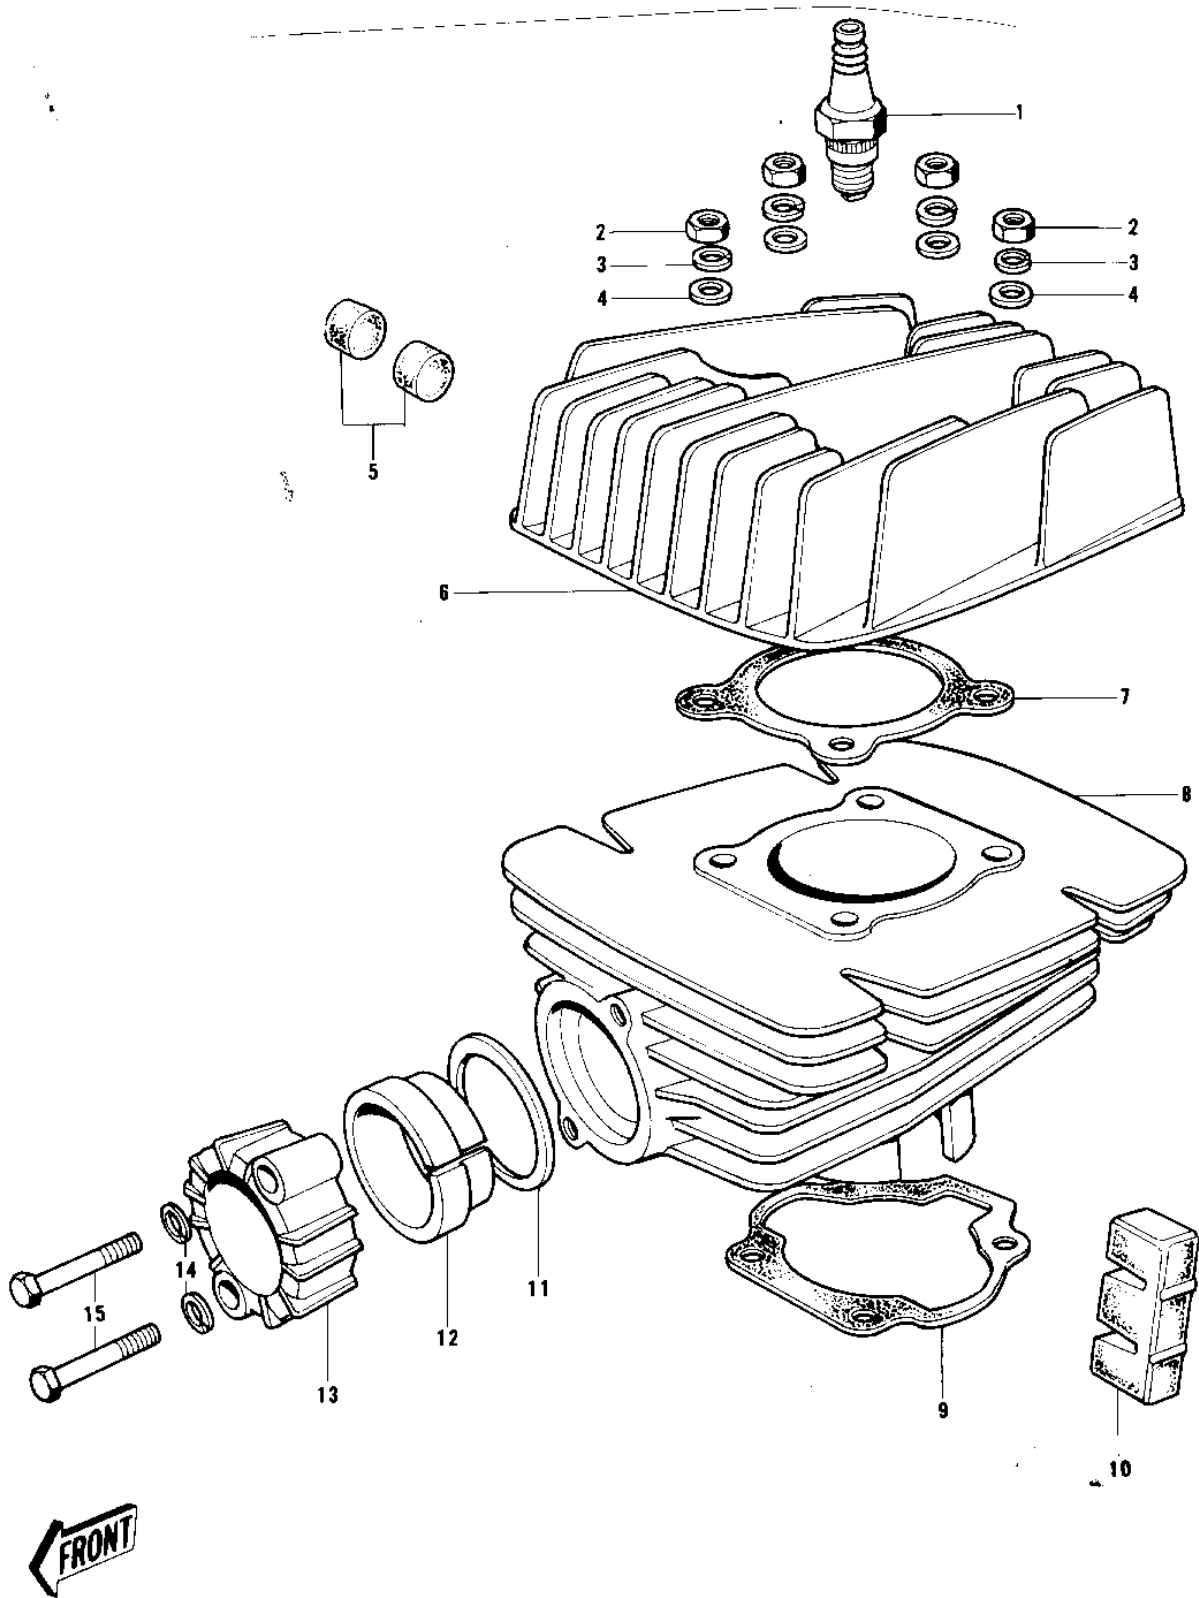

1975 KD80 PARTS DIAGRAM

CYLINDER HEAD/CYLINDER

1975 KD80 PARTS LIST

CYLINDER HEAD/CYLINDER

ITEM NAME	PART NUMBER	QUANTITY
SPARK PLUG B7HS (Ref # 1)	B7HS	1
NUT,8MM (Ref # 2)	311B0800	1
WASHER SPRING 8MM (Ref # 3)	461F0800	1
WASHER PLAIN 8MM (Ref # 4)	411B0800	1
DAMPER RUBBER-CYL HD (Ref # 5)	92075-117	1
CYLINDER HEAD (Ref # 6)	11001-085	1
GASKET CYLINDER HEAD (Ref # 7)	11004-015	1
CYLINDER,BLACK (Ref # 8)	11005-152-10	1
GASKET,CYLINDER BASE (Ref # 9)	11060-1200	1
DAMPER RUBBER-CYLINDER (Ref # 10)	92075-142	1
GASKET,EXHAUST PIPE H (Ref # 11)	11009-1866	1
INSERT-EXHAUST HOLDER (Ref # 12)	18070-005	1
HOLDER,EX PIPE,BLACK (Ref # 13)	18069-035-21	1
WASHER SPRING 6MM (Ref # 14)	461F0600	1
BOLT-UPSET,6X35 (Ref # 15)	112G0635	1