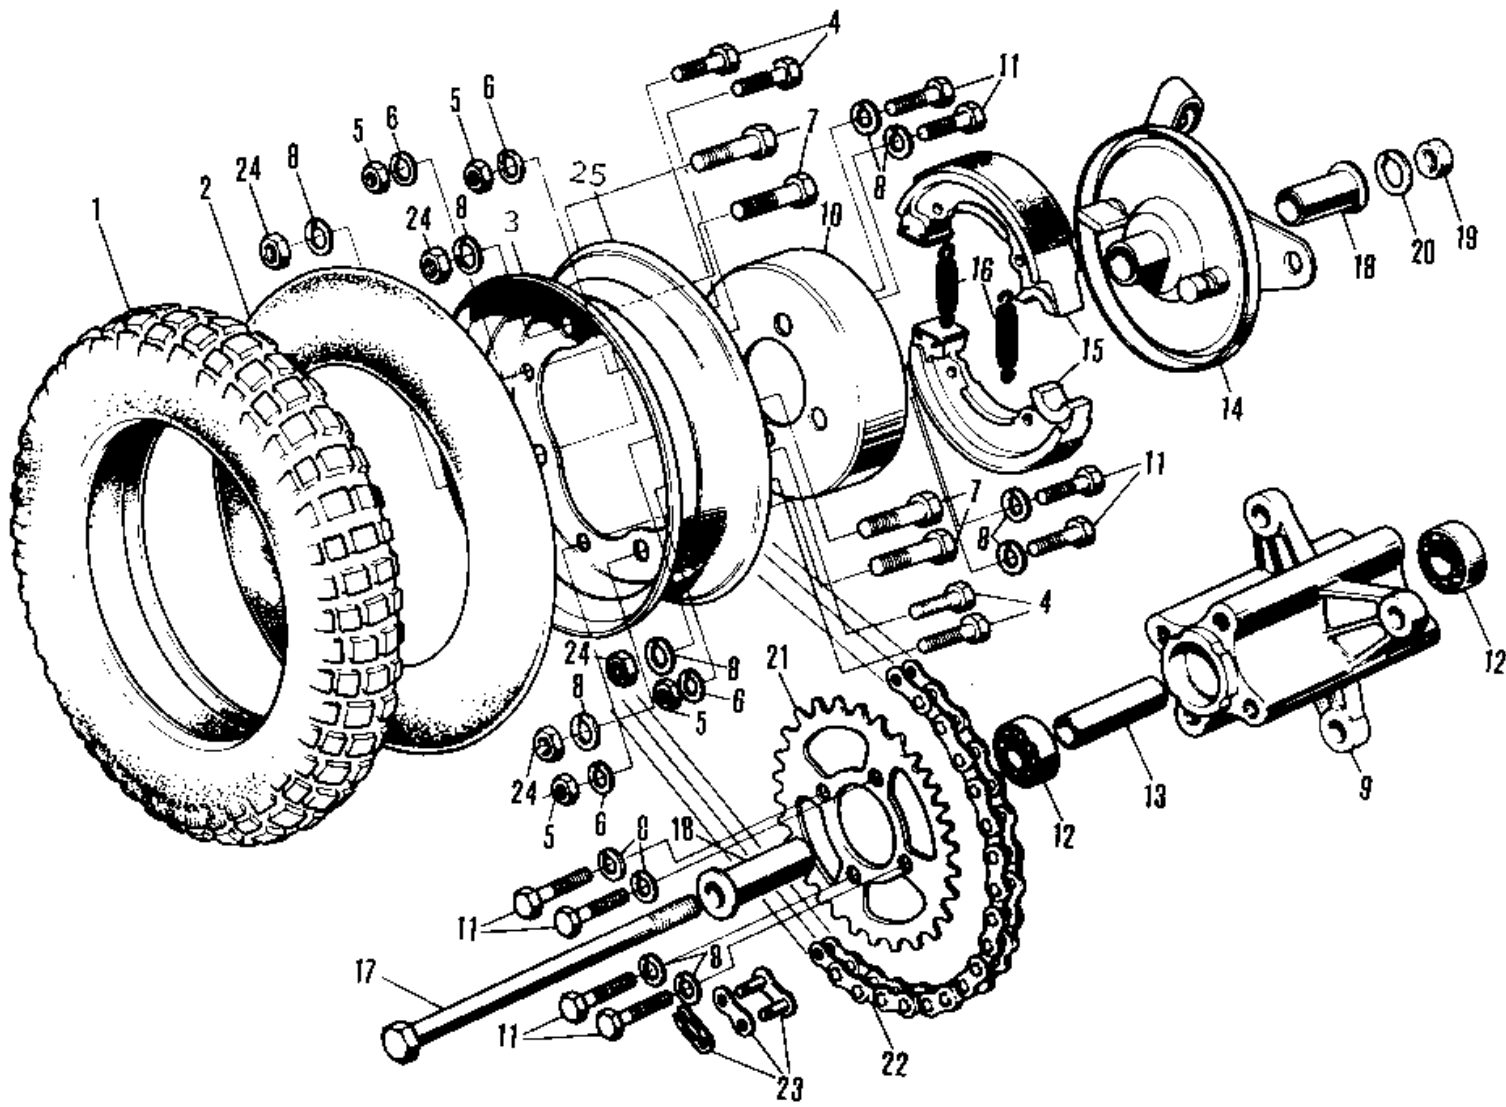

## 1972 PARTS DIAGRAM

REAR WHEEL/TIRE/HUB/BRAKE/CHAIN ('76-'80)

## 1972 PARTS LIST

REAR WHEEL/TIRE/HUB/BRAKE/CHAIN ('76-'80)

ITEM NAME	PART NUMBER	QUANTITY
UNAVAILABLE IN PRICE BOOK (Ref # 1)	41021-052	1
TUBE 350-8 (Ref # 2)	41022-037	1
RIM,2.50-8 (Ref # 3)	41025-081	1
BOLT,HEX HEAD,10X16 (Ref # 4)	113G1016	1
NUT,10MM (Ref # 5)	314B1000	2
WASHER SPRING 10MM (Ref # 6)	461F1000	2
BOLT,HEX HEAD,10X25 (Ref # 7)	113G1025	1
DRUM ASSY-REAR BRAKE (Ref # 8 13)	42005-025	1
DRUM-BRAKE (Ref # 10)	41054-003	1
BOLT-HEX HEAD,10X28 (Ref # 11)	92001-017	1
BEARING-BALL #6201Z (Ref # 12)	601B6201Z	1
SPACER-BEARING (Ref # 13)	42010-020	1
PANEL-ASY,RR BRK (Ref # 14 16)	42006-056	1
PANEL-ASY,RR BRK (Ref # 14 16)	41035-1010	1
SHOE,BRAKE (Ref # 15,16)	41048-1010	2
SPRING-BRAKE SHOE (Ref # 16)	41049-009	1
AXLE-REAR (Ref # 17)	42031-028	1
COLLAR-REAR AXLE (Ref # 18)	42032-029	1
NUT-HEX-FINE (Ref # 19)	314B1200	1
WASHER SPRING 12MM (Ref # 20)	461F1200	1
REAR SPROCKET 33T (Ref # 21)	42041-086	1
DR CHAIN 420X88 (Ref # 22)	92057-1006	2
CHAIN JOINT 420 (Ref # 23)	92058-003	1
RIM,2.50-8 (Ref # 25)	41025-082	1