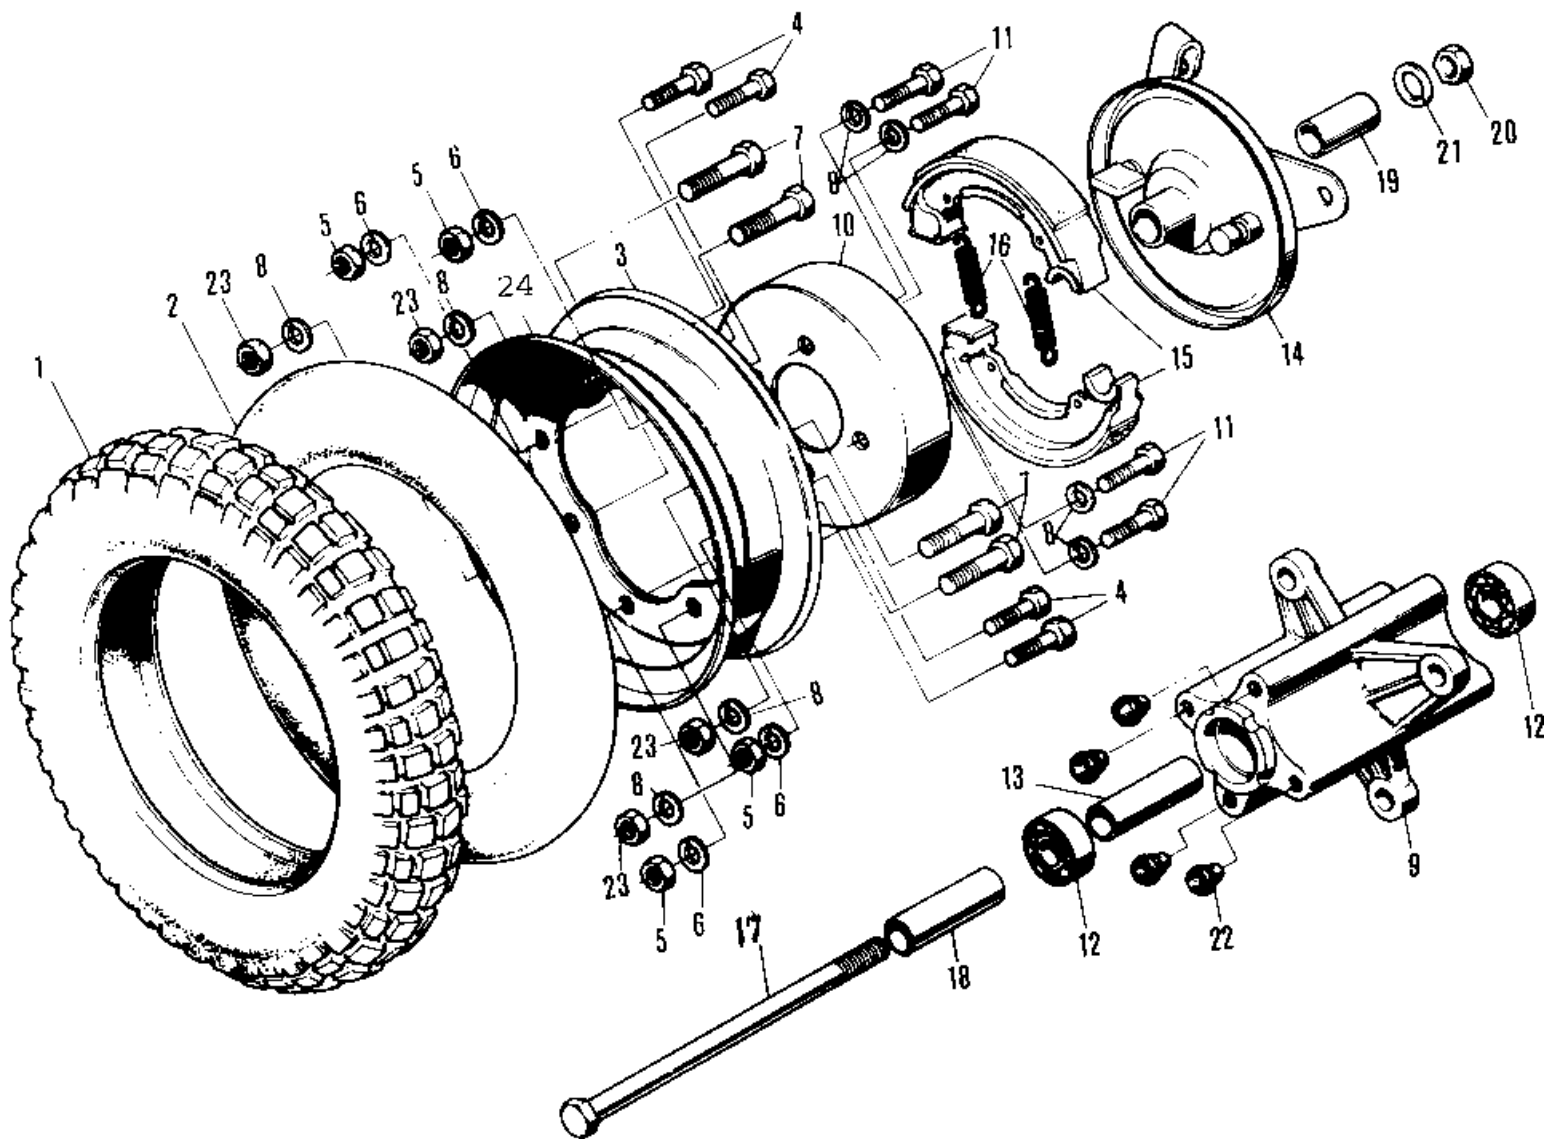

## 1972 PARTS DIAGRAM

FRONT WHEEL/TIRE/HUB/BRAKE ('76-'80)

## 1972 PARTS LIST

FRONT WHEEL/TIRE/HUB/BRAKE ('76-'80)

ITEM NAME	PART NUMBER	QUANTITY
UNAVAILABLE IN PRICE BOOK (Ref # 1)	41021-052	1
TUBE 350-8 (Ref # 2)	41022-037	1
RIM,2.50-8 (Ref # 3)	41025-081	1
BOLT,HEX HEAD,10X16 (Ref # 4)	113G1016	1
NUT,10MM (Ref # 5)	314B1000	2
WASHER SPRING 10MM (Ref # 6)	461F1000	2
BOLT,HEX HEAD,10X25 (Ref # 7)	113G1025	1
DRUM ASSY-REAR BRAKE (Ref # 8 13)	42005-025	1
DRUM-BRAKE (Ref # 10)	41054-003	1
BOLT-HEX HEAD,10X28 (Ref # 11)	92001-017	1
BEARING-BALL #6201Z (Ref # 12)	601B6201Z	1
SPACER-BEARING (Ref # 13)	42010-020	1
PANEL ASSY-FRNT BRAKE (Ref # 14 16)	41035-031	1
PANEL-ASY,FR BRK (Ref # 14 16)	41035-1009	1
SHOE,BRAKE (Ref # 15 16)	41048-1010	2
SPRING-BRAKE SHOE (Ref # 16)	41049-009	1
AXLE-FRONT (Ref # 17)	41068-033	1
COLLAR-FRONT AXLE,R.H (Ref # 18)	41069-013	1
COLLAR-FRONT AXLE,L.H (Ref # 19)	41069-014	1
NUT-HEX-FINE (Ref # 20)	314B1200	2
WASHER SPRING 12MM (Ref # 21)	461F1200	1
PLUG RUBBER (Ref # 22)	92074-005	1
RIM,2.50-8 (Ref # 24)	41025-082	1