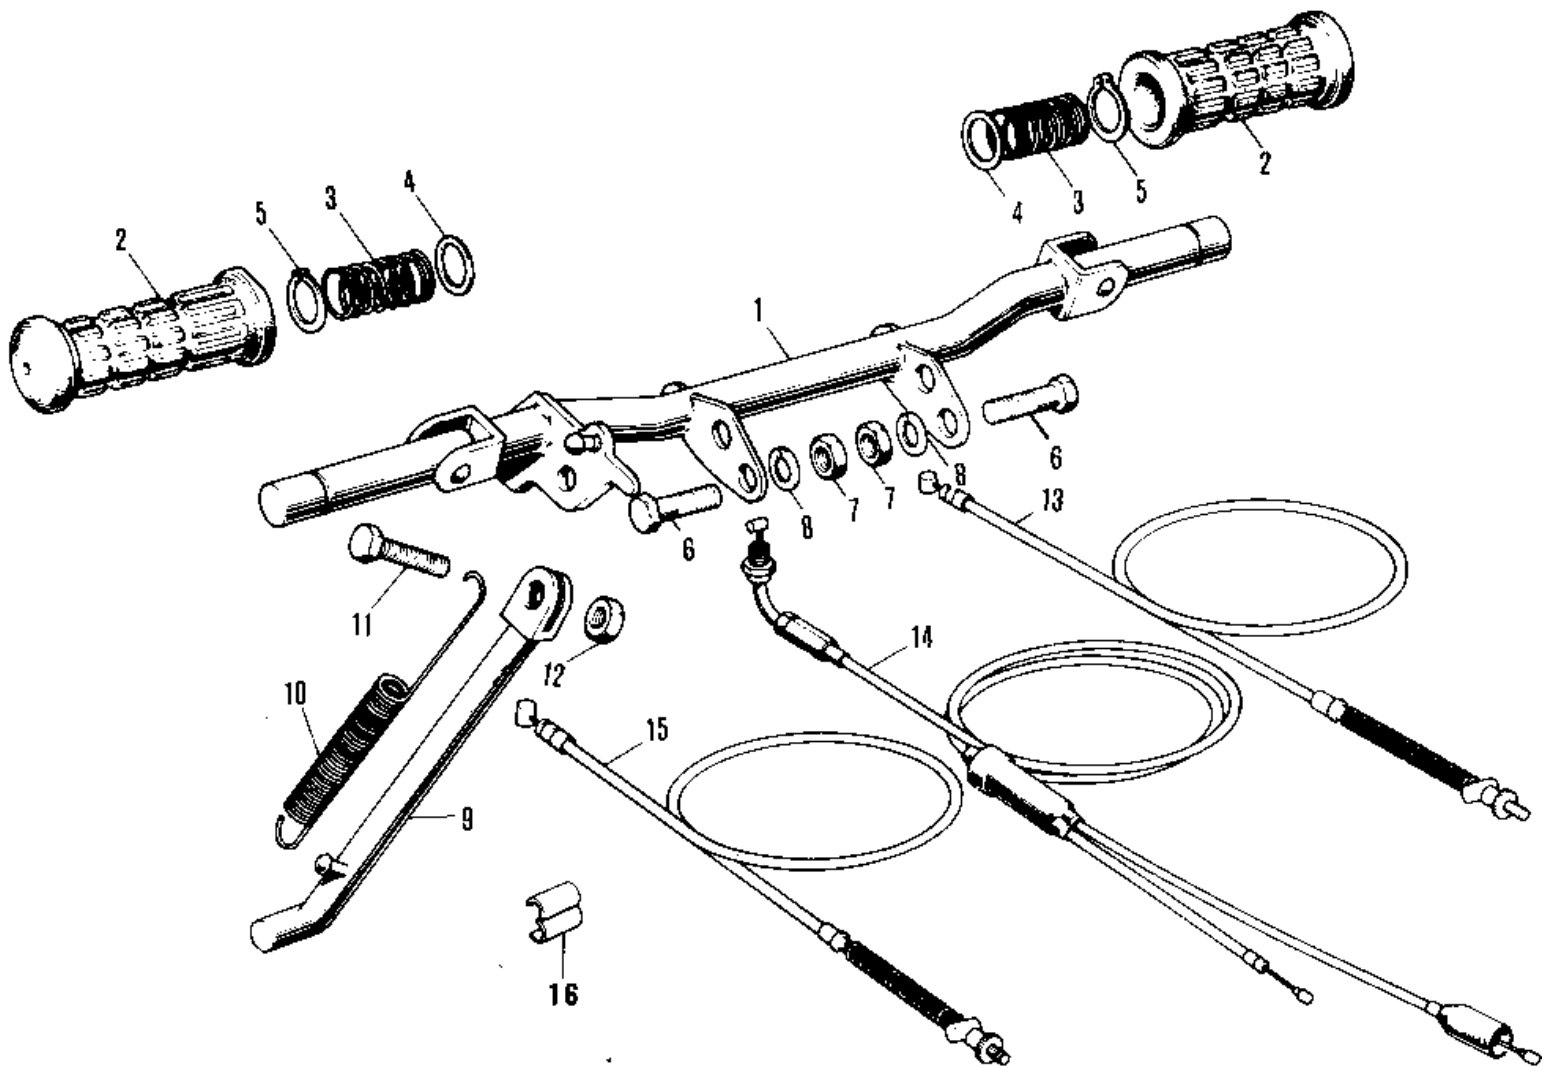

1972 PARTS DIAGRAM

FOOTRESTS/STAND/CABLES ('76-'80)

1972 PARTS LIST

FOOTRESTS/STAND/CABLES ('76-'80)

ITEM NAME	PART NUMBER	QUANTITY
BAR-FOOTREST (Ref # 1)	34002-029	1
RUBBER FOOTREST (Ref # 2)	92076-006	1
SPRING FOOTREST PEG (Ref # 3)	34006-002	1
WASHER FOLDING PEG (Ref # 4)	92022-049	1
CIRCLIP 16MM (Ref # 5)	480J1600	1
BOLT,HEX HEAD,10X18 (Ref # 6)	113G1018	1
NUT,10MM (Ref # 7)	314B1000	1
WASHER SPRING 10MM (Ref # 8)	461F1000	1
STAND-SIDE (Ref # 9)	34024-050	1
SPRING MAIN STAND (Ref # 10)	34023-005	1
BOLT,HEX HEAD,10X25 (Ref # 11)	113G1025	1
NUT 10MM (Ref # 12)	315B1000	1
CABLE-FRONT BRAKE (Ref # 13)	54005-058	1
CABLE,THROTTLE (Ref # 14)	54012-129	1
CABLE,THROTTLE (Ref # 14)	54012-1015	1
CABLE-REAR BRAKE (Ref # 15)	54022-020	1
CLAMP-CABLE (Ref # 16)	92037-069	1