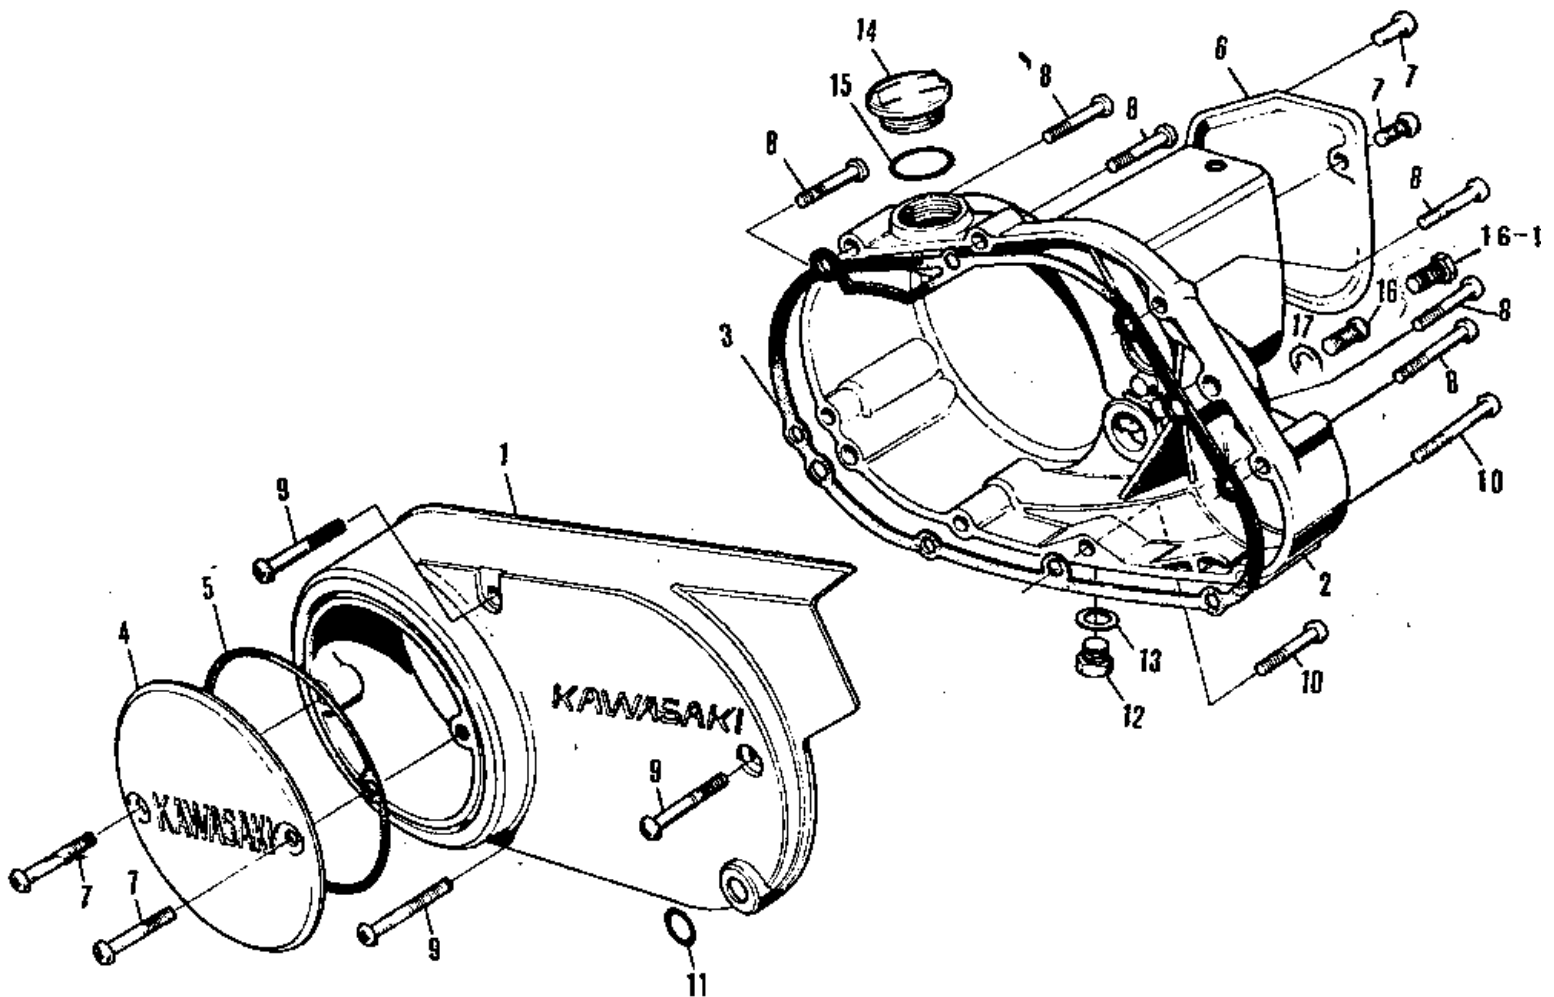

1972 PARTS DIAGRAM

ENGINE COVERS ('76-'80)

1972 PARTS LIST

ENGINE COVERS ('76-'80)

ITEM NAME	PART NUMBER	QUANTITY
COVER,L.H.ENGINE (Ref # 1)	14031-1008	2
COVER,R.H.ENGINE (Ref # 2)	14032-1003	2
GASKET-R.H ENGINE COV (Ref # 3)	14046-002	1
COVER-BRK POINT,CR (Ref # 4)	14027-007-79	1
GASKET BREAKER COVER (Ref # 5)	14050-002	1
COVER-OIL PUMP (Ref # 6)	14030-026	1
SCREW PAN HEAD 6X12 (Ref # 7)	220B0612	1
SCREW PAN HEAD 6X30 (Ref # 8)	220B0630	1
SCREW PAN HEAD 6X45 (Ref # 9)	220B0645	1
SCREW PAN HEAD 6X50 (Ref # 10)	220B0650	1
"O" RING,12MM (Ref # 11)	670B2012	1
PLUG OIL DRAIN (Ref # 12)	92067-001	1
GASKET CHECK VALVE (Ref # 13)	92065-058	2
PLUG-OIL FILLER (Ref # 14)	92068-005	1
"O" RING,OIL FIL PLUG (Ref # 15)	92055-026	1
SCREW PAN HEAD 6X8 (Ref # 16)	220B0608	1
BOLT,HEX HEAD,6X14 (Ref # 16-1)	92001-121	1
GASKET OIL LEVEL SCRW (Ref # 17)	92065-035	1
WASHER OIL PUMP BANJO (Ref # 17)	92022-077	1