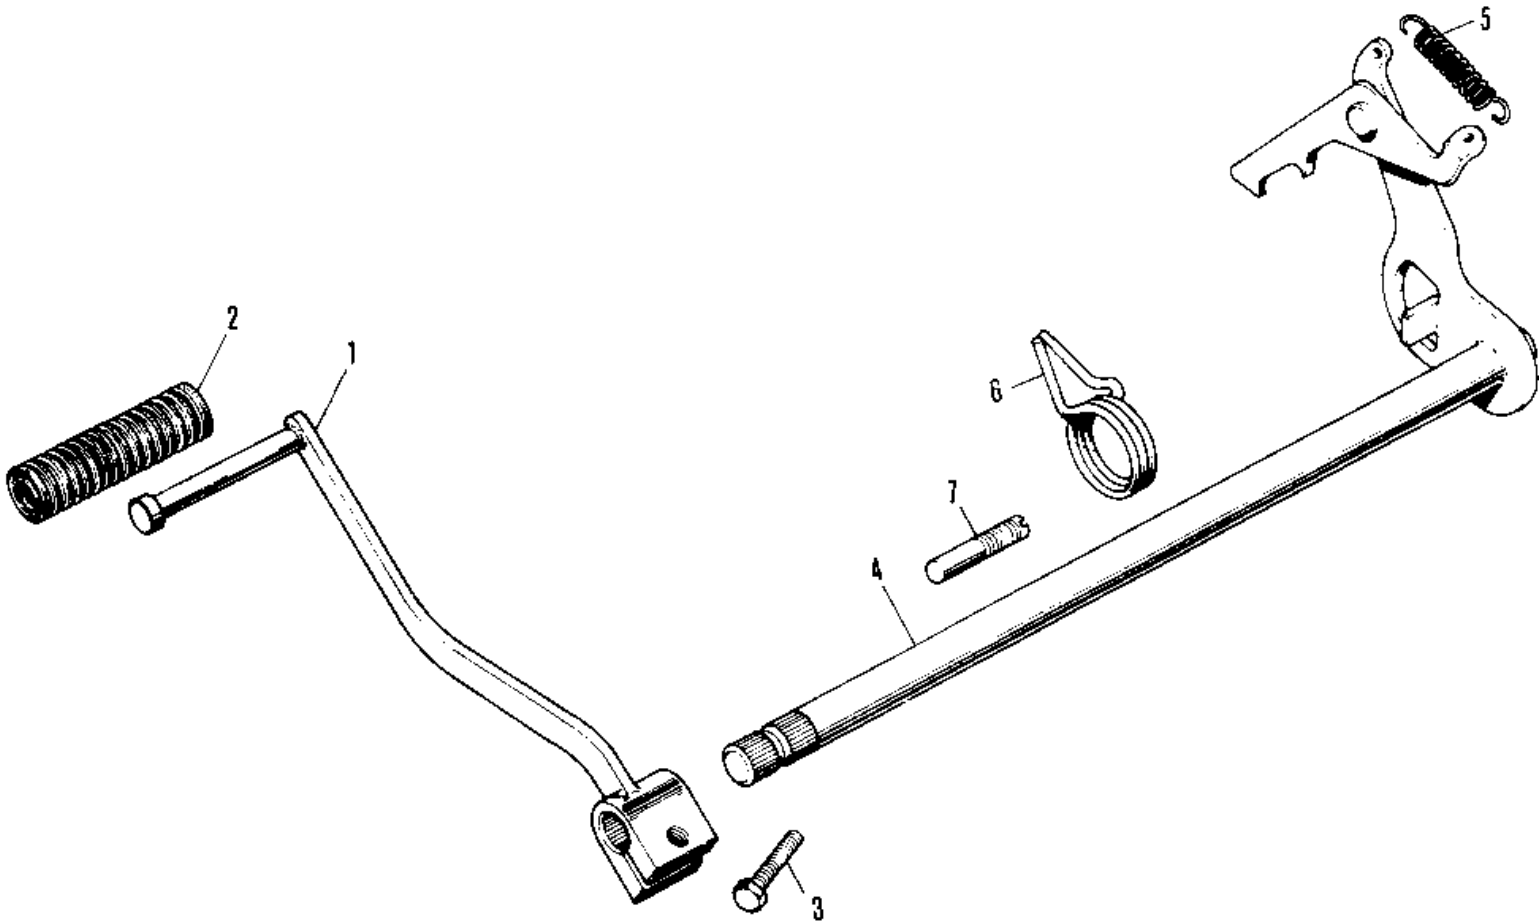

## 1972 PARTS DIAGRAM

GEAR CHANGE MECHANISM ('76-'80)

## 1972 PARTS LIST

GEAR CHANGE MECHANISM ('76-'80)

ITEM NAME	PART NUMBER	QUANTITY
PEDAL SET GEAR CHANGE (Ref # 1)	13242-004	1
RUBBER CHANGE PEDAL (Ref # 2)	13157-004	1
BOLT-UPSET,6X20 (Ref # 3)	112G0620	1
LEVER ASSY GEAR CHNG (Ref # 4)	13161-021	1
SPRING RATCHET PA (Ref # 5)	92081-003	1
SPRING (Ref # 6)	92083-001	1
PIN-CHANGE PEDAL (Ref # 7)	92043-061	1