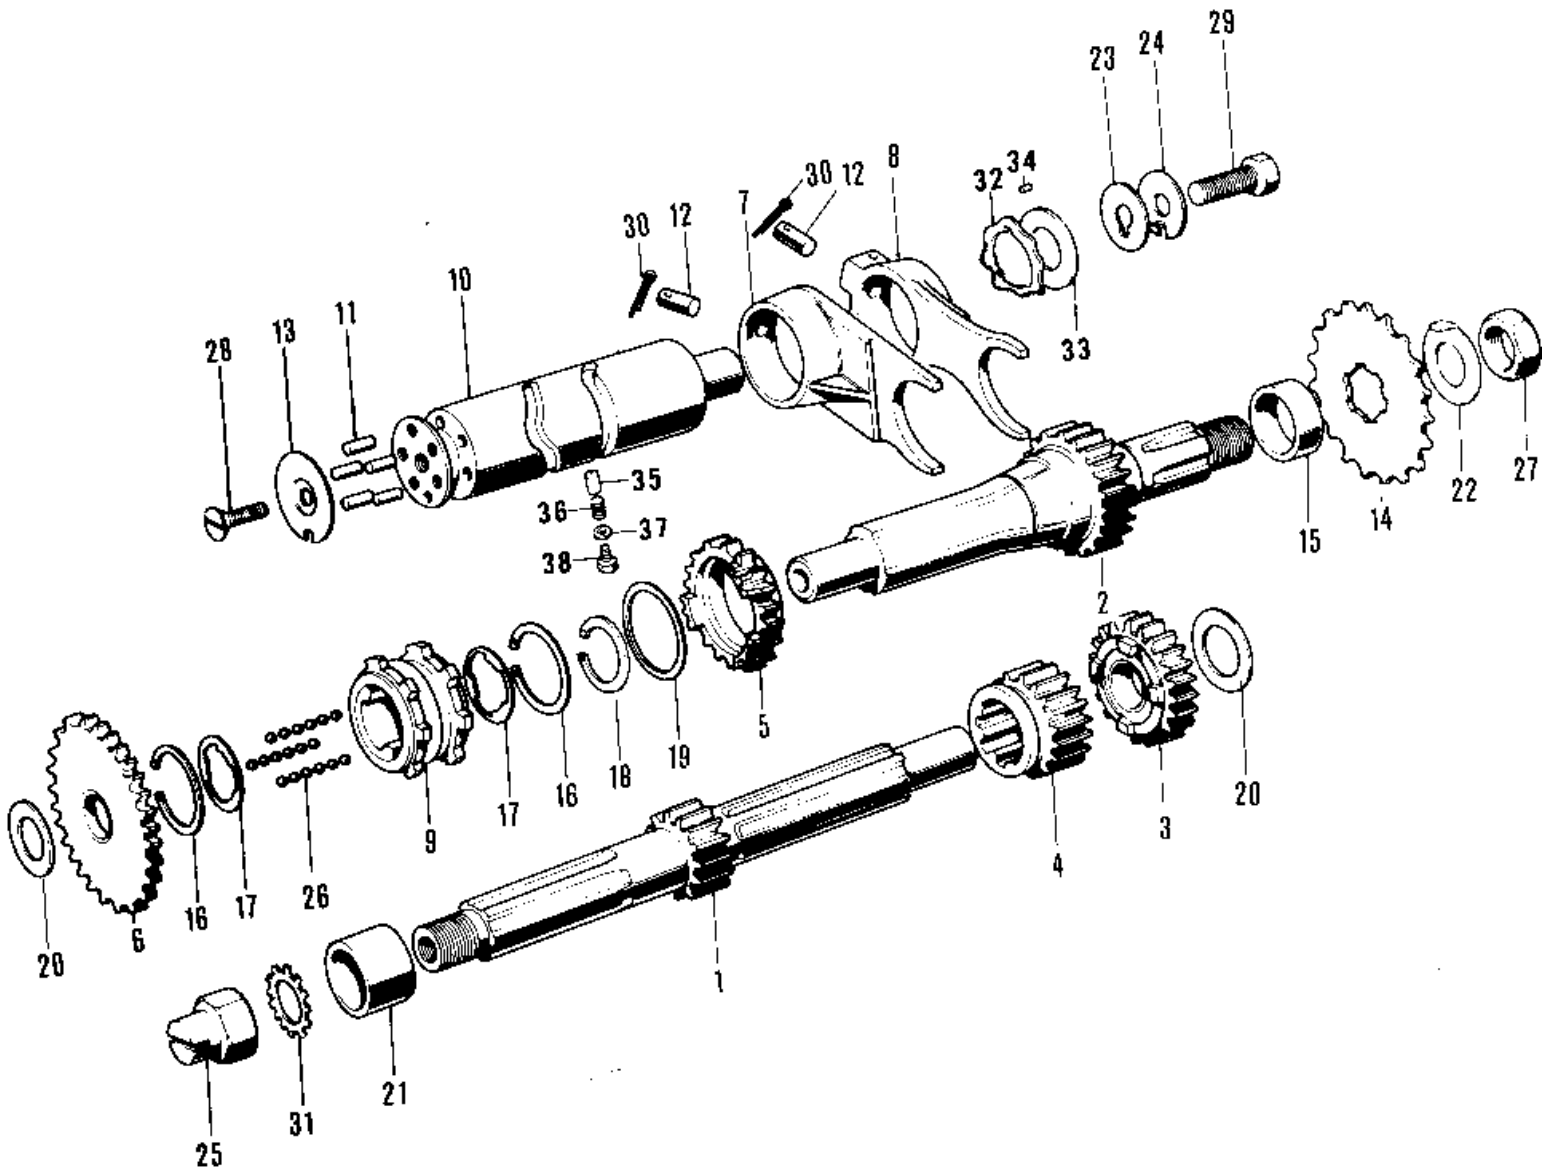

1972 PARTS DIAGRAM

TRANSMISSION/CHANGE DRUM ('76-'80)

1972 PARTS LIST

TRANSMISSION/CHANGE DRUM ('76-'80)

ITEM NAME	PART NUMBER	QUANTITY
SHAFT-DRIVE (Ref # 1)	13127-030	1
SHAFT-OUTPUT (Ref # 2)	13128-029	1
TOP GEAR-DRIVE (Ref # 3)	13136-034	1
2ND GEAR-DRIVE (Ref # 4)	13130-003	1
2ND GEAR-OUTPUT (Ref # 5)	13131-032	1
LOW GEAR-OUTPUT (Ref # 6)	13129-035	1
FORK-SELECTOR,LOW&2ND (Ref # 7)	13140-033	1
FORK-SELECTOR,TOP (Ref # 8)	13140-034	1
SHIFTER (Ref # 9)	13139-004	1
DRUM ASSY,GEAR CHANGE (Ref # 10)	13239-1014	3
PIN GEAR CHANGE DRUM (Ref # 11)	92043-004	1
PIN GEAR CHANGE DRUM (Ref # 11)	92043-011	1
PIN SELECT FORK GUIDE (Ref # 12)	92043-005	1
PLATE CHANGE DRUM PIN (Ref # 13)	13142-002	1
ENGINE SPROCKET (Ref # 14)	13144-002	1
COLLAR OIL SEAL (Ref # 15)	92027-001	1
CIRCLIP,26MM (Ref # 16)	92033-003	1
CIRCLIP (Ref # 17)	92033-004	1
CIRCLIP,25MM (Ref # 18)	92033-025	1
WASHER 22MM (Ref # 19)	92022-106	1
WASHER-PLAIN (Ref # 20)	92022-174	1
COLLAR-CLUTCH PINION (Ref # 21)	92027-002	1
WASHER-LOCK,12MM (Ref # 22)	92022-002	1
WASHER-PLAIN (Ref # 23)	92022-175	1
WASHER-LOCK (Ref # 24)	92024-028	1
NUT-OIL PUMP (Ref # 25)	92015-046	1
BALL STEEL 5/32' (Ref # 26)	600A0500	1
NUT-HEX-FINE (Ref # 27)	314B1200	2
SCREW CNTSNK HD 6X16 (Ref # 28)	212B0616	1

1972 PARTS LIST

TRANSMISSION/CHANGE DRUM ('76-'80)

ITEM NAME	PART NUMBER	QUANTITY
SCREW CNTSNK HD 6X16 (Ref # 28)	221B0616	1
BOLT-HEX HEAD,8X18 (Ref # 29)	113B0818	1
BOLT-SMALL-UPSET,8X18 (Ref # 29)	115G0818	1
PIN COTTER 3.0X20 (Ref # 30)	550D3020	1
WASHER LOCK 12MM (Ref # 31)	464H1200	1
DISC.CHNG DRUM OPRTN (Ref # 32)	13145-004	1
DISC,CHANGE DRUM (Ref # 32)	13145-007	1
WASHER,THRUST (Ref # 33)	92026-106	1
PIN-DOWEL,4X6 (Ref # 34)	610A0406	1
PIN-NEUTRAL POSITION (Ref # 35)	92043-076	1
SPRING (Ref # 36)	92081-112	1
GASKET (Ref # 37)	92065-090	1
BOLT,10MM (Ref # 38)	92001-131	1